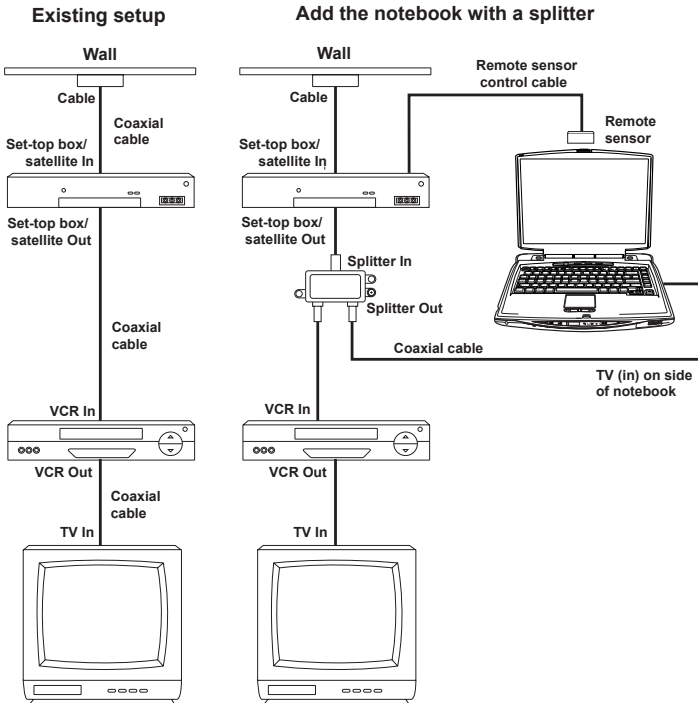

Recording or Viewing TV Programs with Your Satellite[®] 5205-S705 Computer

Thank you for purchasing the Toshiba Satellite[®] 5205-S705 computer.

Using your computer's integrated TV Tuner and the Microsoft Windows[®] Media Center Edition operating system, you can record or view TV programs. Transmission quality may vary by location and channel. For best results in recording or viewing, the Satellite 5205-S705 requires the use of an external Set-top Box or Cable Box using a high quality signal as the main source. Failure to comply with these instructions will not produce optimum recording or viewing quality. See the steps and diagram below for more information, or refer to the Windows Media Center chapter in the online user's guide for your computer.

NOTE *To get the best possible performance from your Toshiba computer, and keep it running at optimal levels, be sure to regularly check www.ts.toshiba.com for applicable updates.*

To connect the signal source from the wall to a VCR and TV using a coaxial cable:

- 1 Remove the coaxial cable from the VCR input and connect it to the input of a coaxial cable signal splitter (not included).

2

Recording or Viewing TV Programs with Your Satellite® 5205-S705 Computer

- 2 Attach two coaxial cables to the splitter output connectors.
- 3 Connect one of the coaxial cables to the VCR input and the other end to the TV connector on the computer.

Sample wall to VCR and TV setup

- 4 Connect the remote control receiver to 1 of the 3 USB ports.
- 5 Connect the remote sensor to the back of the remote control receiver, and place the remote sensor IR port onto the Set-top box's IR receiver port.