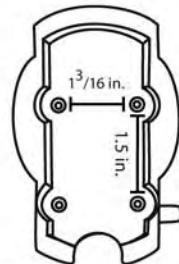

CM035-ST-2 | Vehicle Specific Mount Swivel AMPS Pedestal

CM035-ST-2 4-hole AMPS to Dual T-tab conversion head

CM035-ST 4-hole mount / AMPS to T-tab conversion head

CM035-ST-AMPS 4-hole AMPS Adapter Plate (for Sirius, and other devices without a T-slot)

A typical 4-Hole AMPS pattern (Cradle not included)

Package Contents:

- (1) CM035-ST or CM035-ST2 or CM035-AMPS Vent Mount Assembly
- (4) Screws for vehicle specific mounting bracket (not included)
- (4) Screws for optional dash or console mounting.

Step 2. Line up the CM035-ST pedestal with the 4-hole AMPS pattern on the mounting bracket and use the included screws to attach the pedestal to the head.

Step 3. Loosen the swivel tightening knob by turning it counter clockwise. Adjust the angle of the pedestal head as needed, then retighten to secure.