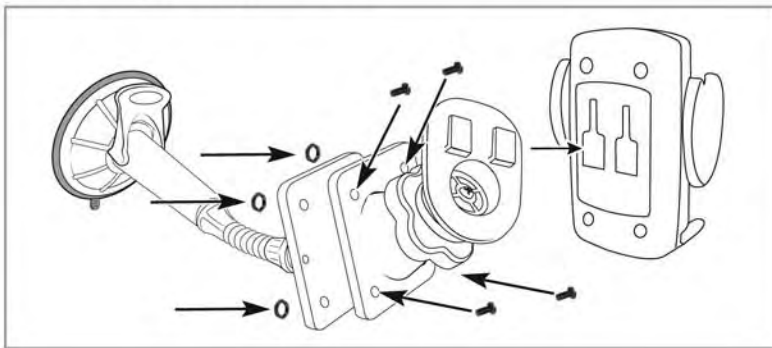

Installation Instructions for AMPS Pedestal Mount

Step 3. Use included screws and bolts to attach CM035-ST-2 to any AMPS head pedestal to provide swivel action. Any DualT-tab cradle (sold separately) can then be attached.