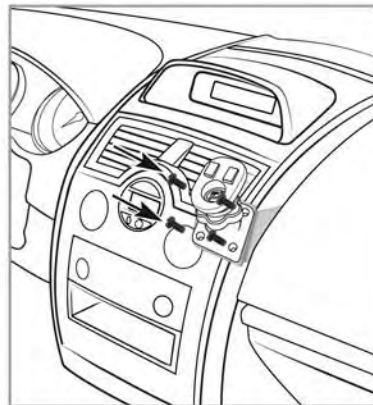

A typical 4-Hole AMPS pattern (Cradle not included)

Package Contents:

- (1) CM035-ST or CM035-ST2 or CM035-AMPS Vent Mount Assembly
- (4) Screws for vehicle specific mounting bracket (not included)
- (4) Screws for optional dash or console mounting.

NOTES:

1. Drilling onto the dash or console can permanently damage the vehicle.

Vehicle Specific Mount Installation Instructions

Step 1. Install the vehicle specific mount (sold separately by other manufacturers) according to the instructions included with your vehicle specific mounting bracket (see example below).

Step 2. Line up the CM035-ST pedestal with the 4-hole AMPS pattern on the mounting bracket and use the included screws to attach the pedestal to the head.

Step 3. Loosen the swivel tightening knob by turning it counter clockwise. Adjust the angle of the pedestal head as needed, then retighten to secure.