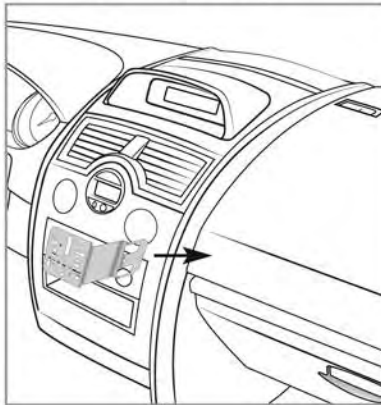

A typical 4-Hole AMPS pattern (Cradle not included)

Package Contents:

- (1) CM035-ST or CM035-ST2 or CM035-AMPS Vent Mount Assembly
- (4) Screws for vehicle specific mounting bracket (not included)
- (4) Screws for optional dash or console mounting.

NOTES:

1. Drilling onto the dash or console can permanently damage the vehicle.

Vehicle Specific Mount Installation Instructions

Step 1. Install the vehicle specific mount (sold separately by other manufacturers) according to the instructions included with your vehicle specific mounting bracket (see example below).