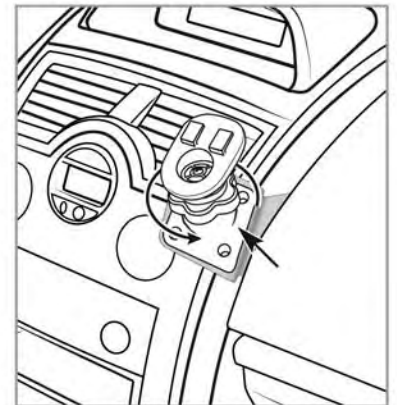

A typical 4-Hole AMPS pattern (Cradle not included)

Package Contents:

- (1) CM035-ST or CM035-ST2 or CM035-AMPS Vent Mount Assembly
- (4) Screws for vehicle specific mounting bracket (not included)
- (4) Screws for optional dash or console mounting.

NOTES:

1. Drilling onto the dash or console can permanently damage the vehicle.

Vehicle Specific Mount Installation Instructions

Step 1. Install the vehicle specific mount (sold separately by other manufacturers) according to the instructions included with your vehicle specific mounting bracket (see example below).

Step 2. Line up the CM035-ST pedestal with the 4-hole AMPS pattern on the mounting bracket and use the included screws to attach the pedestal to the head.

Step 3. Loosen the swivel tightening knob by turning it counter clockwise. Adjust the angle of the pedestal head as needed, then retighten to secure.