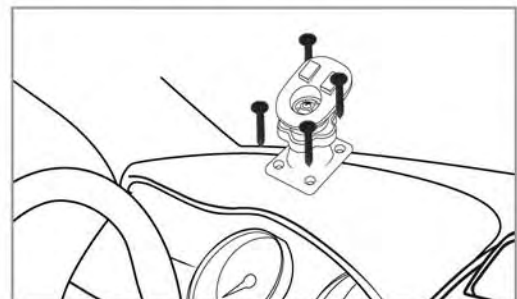

Dash or Console Mounting Installation Instructions

Step 3. Use included self-tapping screws to attach the pedestal to dash or console.

Warning: Drilling onto the dash or console will permanently damage the vehicle. Do not mount in an airbag deployment zone. See warning below.

Safety Precautions / Warning

Drilling onto the floor or console can permanently damage the vehicle. Use caution and consult a mobile install professional to avoid drilling into the gas tank, electrical system or other highly sensitive vehicle components.

Arkon Resources, Inc. is not responsible for any damages caused to your car, your device, or yourself due to the installation or use of this mounting solution.

ARKON
RESOURCES INC.

The Mobile Mounting Specialists™

Consumer Hotline:
(USA) (800) 841-0884
(INT'L) (626) 254-9005

Mon-Fri. 9am-5pm, PST

www.arkon.com
Arcadia, CA 91006 USA

Made in Taiwan

© Copyright 2007 Arkon Resources, Inc.