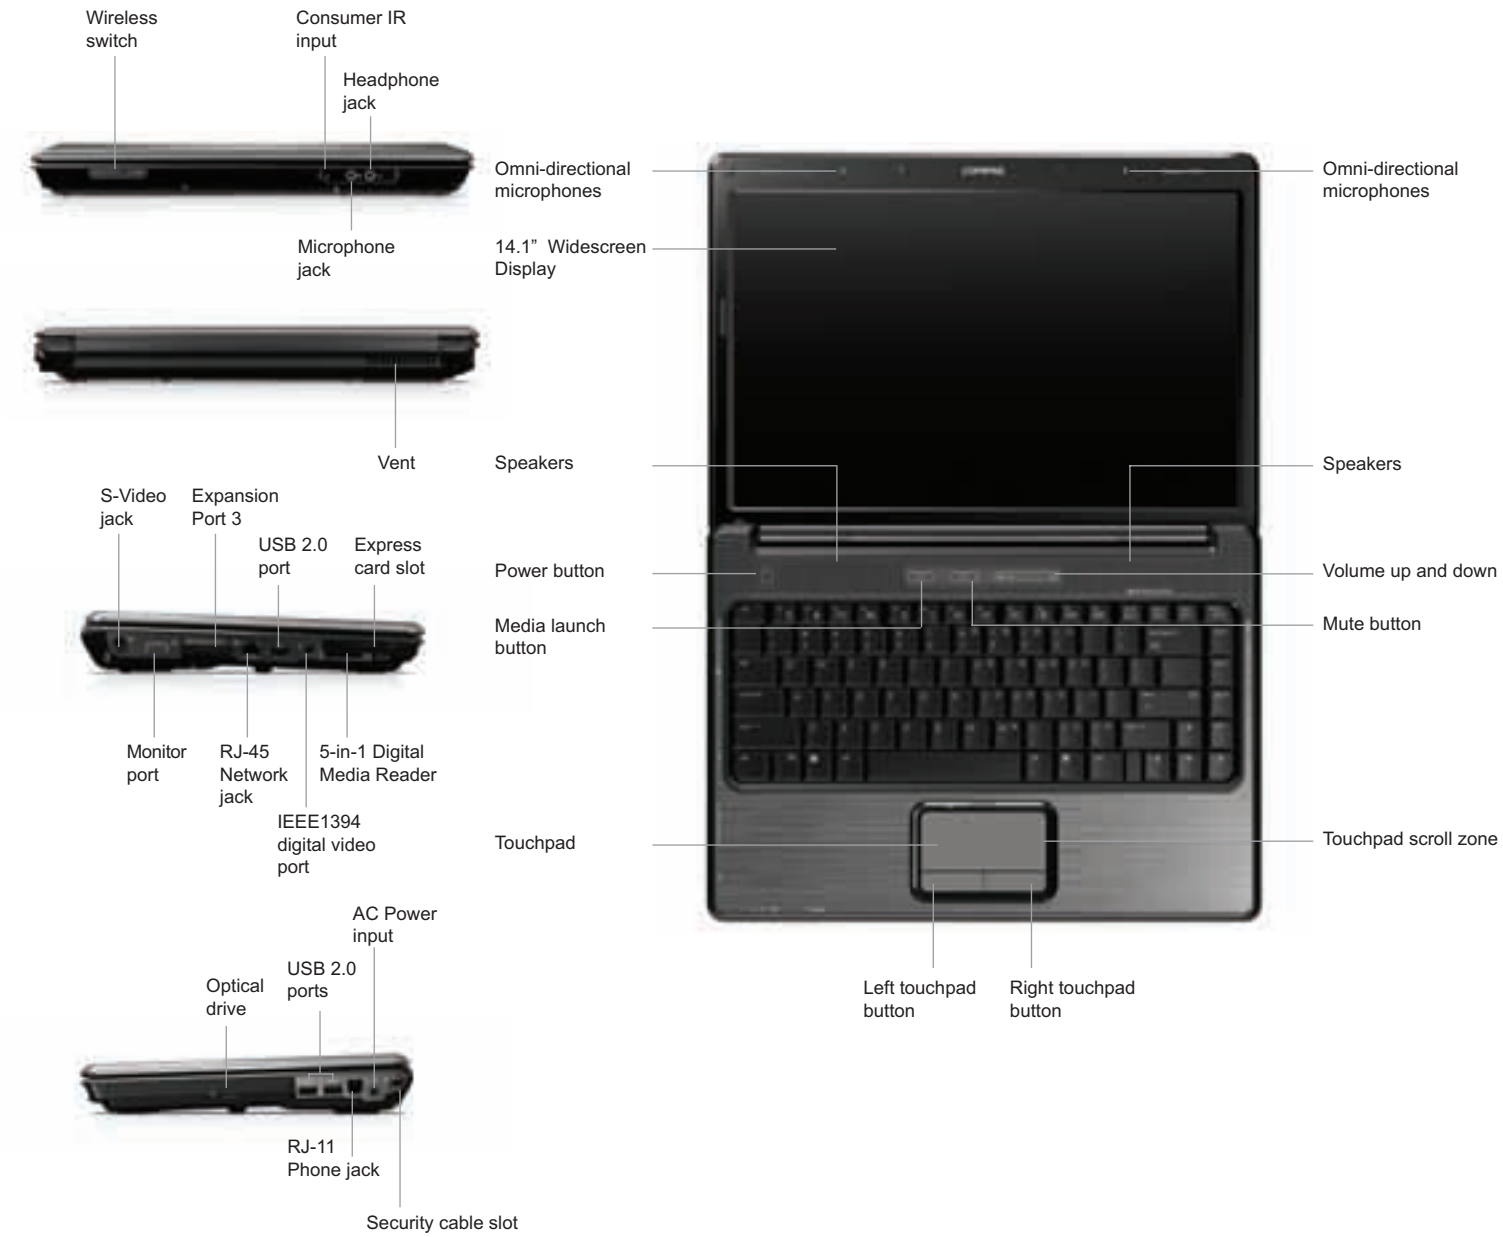

Compaq Presario V3300 series Notebook PC

Specifications*

Compaq Presario V3300 series Notebook PC

Compaq recommends Windows Vista™ Home Premium

Processor	Intel® Celeron® M Processor 440 (1.86 GHz, 1MB L2 Cache, 533MHz FSB) Intel® Pentium® Dual Core Processor T2060 (1.60 GHz, 1MB L2 Cache, 533MHz FSB) Intel® Pentium® Dual Core Processor T2080 (1.73 GHz, 1MB L2 Cache, 533MHz FSB) Intel® Core™ Duo processor T2350 (1.86 GHz, 2MB L2 Cache, 533MHz FSB) Intel® Core™ 2 Duo processor T5300 (1.73 GHz, 2MB L2 Cache, 533MHz FSB) Intel® Core™ 2 Duo processor T5500 (1.66 GHz, 2MB L2 Cache, 667MHz FSB) Intel® Core™ 2 Duo processor T5600 (1.83 GHz, 2MB L2 Cache, 667MHz FSB) Intel® Core™ 2 Duo processor T7200 (2.0 GHz, 4MB L2 Cache, 667MHz FSB)
Operating System	Genuine Windows Vista™ Home Basic and Windows Vista™ Home Premium
Chipset	Mobile Intel® 945GM Express Chipset – i945PM and i945GM
Graphics	Intel® Graphics Media Accelerator 950 with up to 64MB Total Available Graphics Memory for 512MB system RAM, or up to 224MB Total Available Graphics Memory for more than or equal to 1024MB system RAM
Display	14.1-inch WXGA High-Definition** BrightView Widescreen Display
Standard Memory	Two user-accessible SODIMM Slots, up to 2GB DDR2 memory (Dual Channel Memory Support***)
Hard Drive	With hard drive up to 160GB; 80, 120GB
Optical Drive	24X DVD/CD-RW Combo Drive, LightScribe SuperMulti 8X DVD±RW with Double Layer Support and SuperMulti 8X DVD±R/RW with Double Layer Support
Networking/Wireless	High speed 56K modem, integrated 10/100 LAN, choice of 802.11a/b/g WLAN or 802.11b/g with/without Bluetooth option
External Card Expansion	ExpressCard slot/54 slot (supports both 34 and 54 form factors)
Media Card	Integrated 5-in-1 digital memory reader slot (xD, SD, MMC, Memory Stick and Memory Stick PRO)
Optional Accessory	HP xb3000 notebook expansion base, HP Notebook QuickDock, HP 12-cell and 6-cell battery
I/O Ports	VGA, USB 2.0 (3), IEEE 1394, RJ-11, RJ-45, headphone, microphone jack, Omni-directional microphones (2), AC adapter, S-video out, expansion port for HP xb3000 Notebook Expansion Base, Kensington lock
Battery	6-cell Li-ion; 12-cell Li-ion
Power	65W AC adapter
Software	Adobe® Acrobat® Reader®, Compaq DVD Play, HP Help & Support Center, HP Photosmart Premier, HP Software Update Macromedia Flash, Muvee AutoProducer Basic Edition (with 20 day trial full version), Norton Internet Security (60 days live update), Roxio Creator Basic, SoftThink HDD recovery, Sun Java VM, Symantec™ Norton AntiVirus - Virus Definition Files Update, User Guide Documentation, Wireless Assistant, Wireless Home Network setup
Approximate Weight	Full featured systems - 2.45kg (5.39lbs)
Dimension (L x W x H)	33.4 x 23.7 x 2.6 - 3.9 cm (13.15 x 9.33 x 1.02 - 1.54 inch)

Compaq Presario V3300 series Notebook PC Accessories