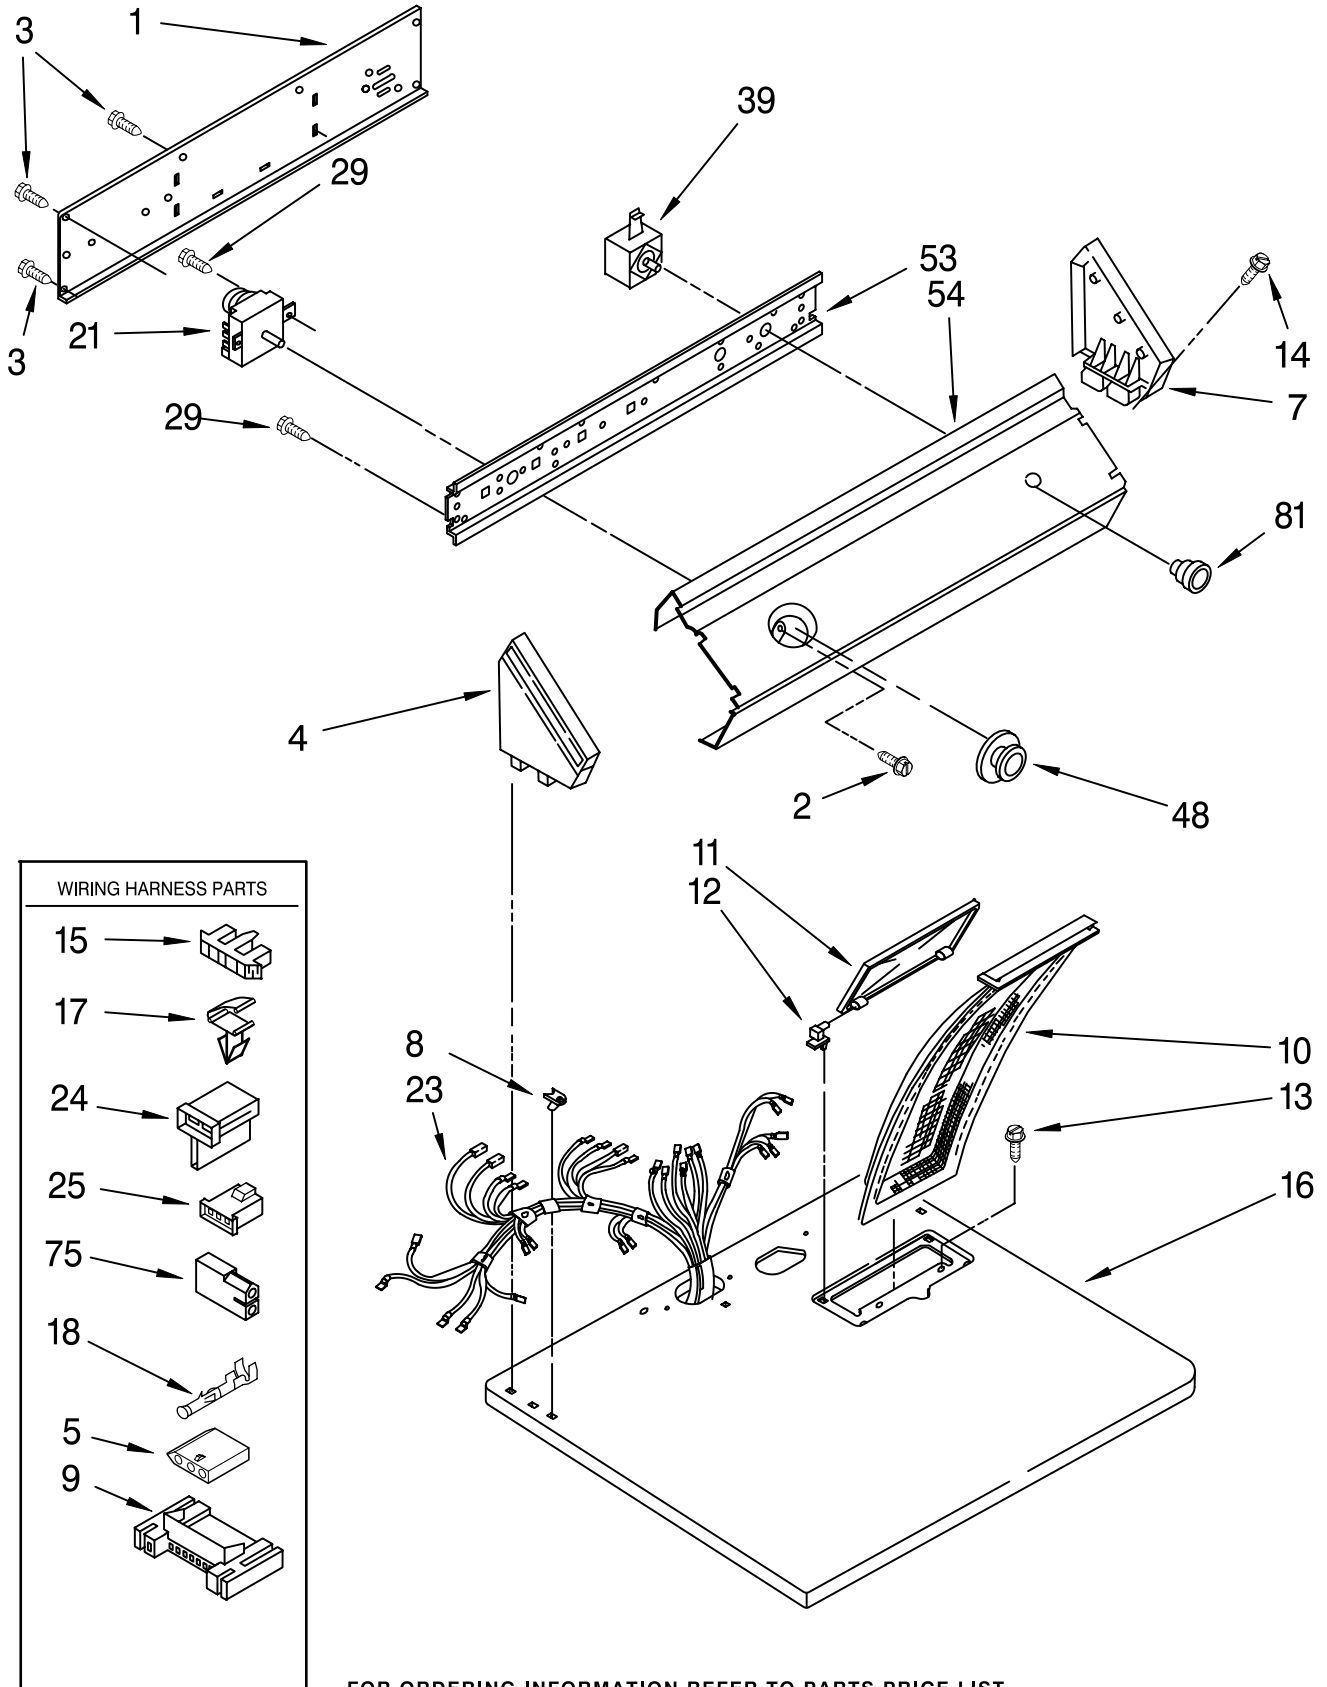

TOP AND CONSOLE PARTS

GAS DRYER

For Models: LGR4634EQ3, LGR4634EZ3
(Designer White) (Designer Almond)

TOP AND CONSOLE PARTS

For Models: LGR4634EQ3, LGR4634EZ3
(Designer White) (Designer Almond)

Illus. No.	Part No.	DESCRIPTION	Illus. No.	Part No.	DESCRIPTION	Illus. No.	Part No.	DESCRIPTION
1	3397545	Panel, Rear Console	12	339229	Hinge, R.H.	29	3390646	Screw, 8-18 x 5/16
2	3400859	Screw, Grounding		339230	Hinge, L.H.	39	3395382	Switch, Push-To-Start
3	693995	Screw, Hex Head	13	688983	Screw, 8-18 x 5/8	48		Timer Knob Assembly
4		Cap, End (L.H.)	14	388326	Screw, Console		3406143	White
	3358528	White	15	3397269	Connector (Timer)		3406144	Almond
	3358529	Almond	16		Top	53	8054298	Bracket, Control
5	3936144	Connector		3396022	White	54		Panel, Control
7		Cap, End (R.H.)		3396023	Almond		3976748	White
	3358513	White	17	3394427	Clip, Harness		3976749	Almond
	3358514	Almond	18	94614	Terminal	75	717252	Receptacle, Latching (2-Way)
8	357213	Nut, Push-In (2)	21	3976569	Timer Assembly, 60 Hz.	81		Knob, Push-To-Start
9	3395683	Housing, Connector (Motor)	23	3394291	Harness, Wiring		3406133	White
10	339392	Screen, Lint	24	3403499	Connector, 2-Position (Gas Valve)		3406134	Almond
11		Cover, Lint Screen	25	3403498	Connector, 3-Position (Gas Valve)			
	688150	White						
	689310	Almond						