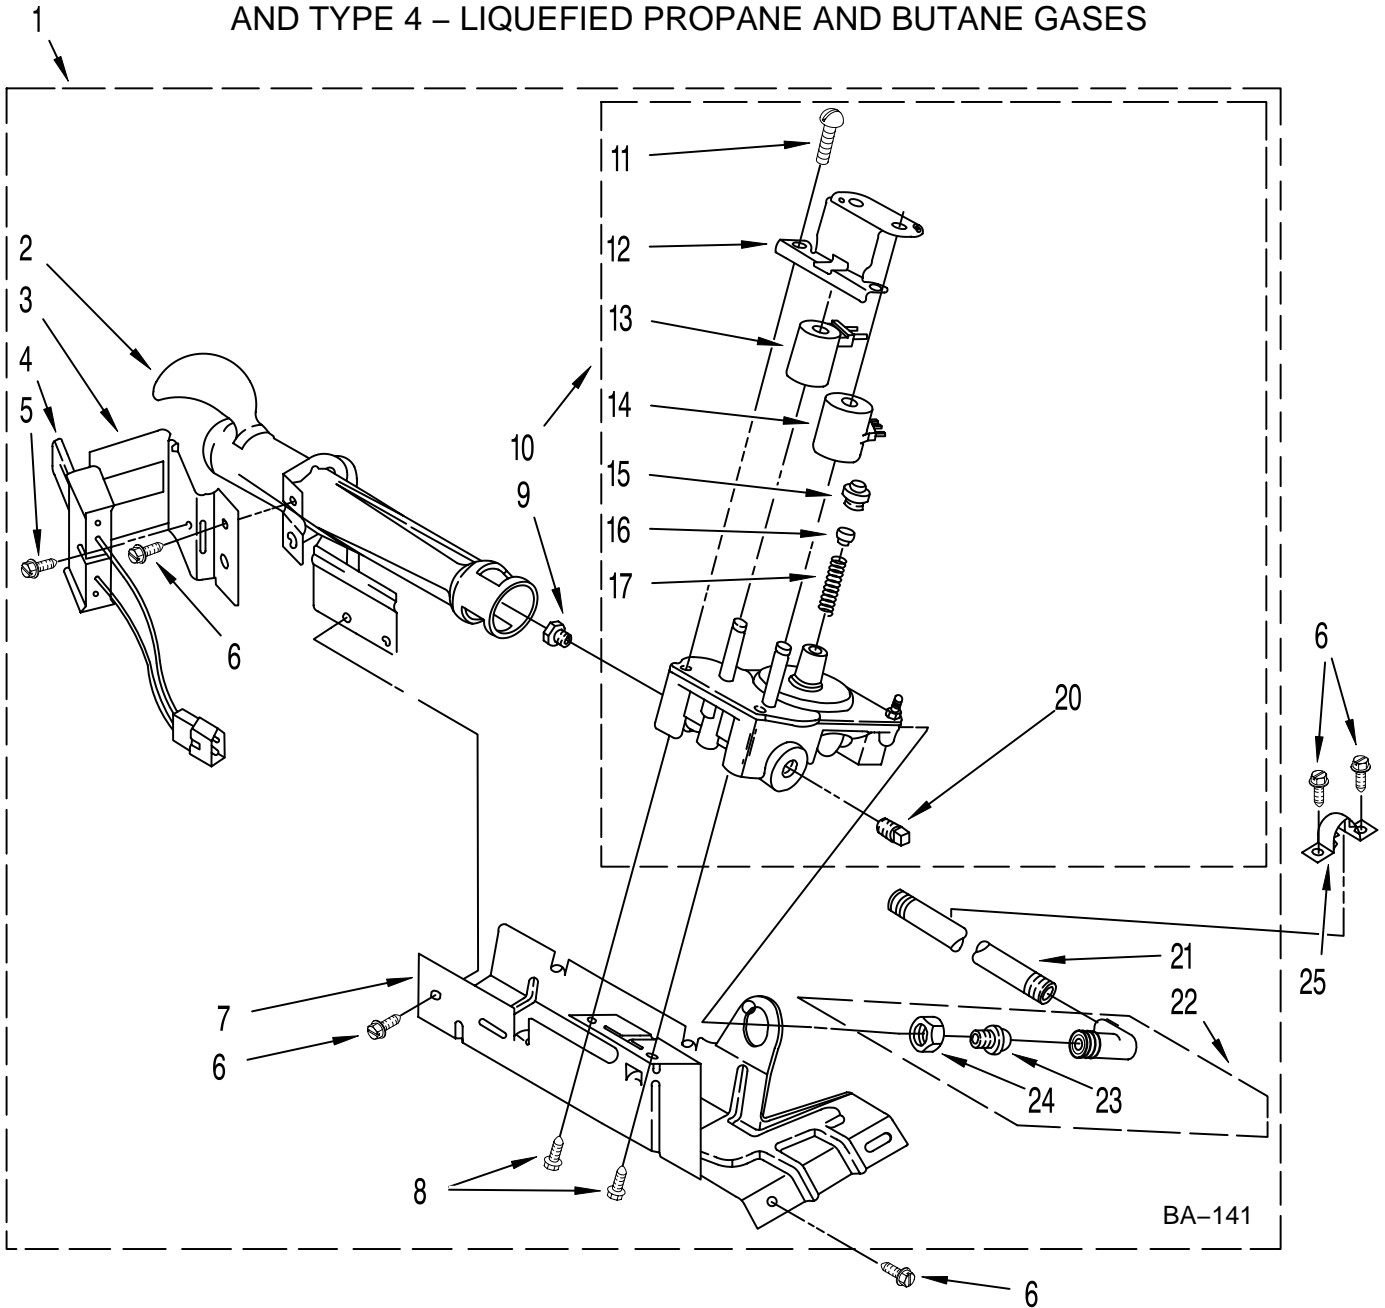

3402844 BURNER ASSEMBLY

For Models: LGR4634EQ3, LGR4634EZ3
(Designer White) (Designer Almond)

USE WITH TYPE 1 – NATURAL, TYPE 2 – MIXED, TYPE 3 – MANUFACTURED
AND TYPE 4 – LIQUEFIED PROPANE AND BUTANE GASES

FOR ORDERING INFORMATION REFER TO PARTS PRICE LIST

3402844 BURNER ASSEMBLY

For Models: LGR4634EQ3, LGR4634EZ3

(Designer White) (Designer Almond)

USE WITH TYPE 1 – NATURAL, TYPE 2 – MIXED, TYPE 3 – MANUFACTURED
AND TYPE 4 – LIQUEFIED PROPANE AND BUTANE GASES

Illus. No.	Part No.	DESCRIPTION
1	3402844	Burner Assembly 60 Hz. (Type 1, 2 & 3) (White Rodgers)
2	688617	Tube, Burner
3	694298	Bracket, Ignitor
4	686590	Ignitor
5	3393909	Screw & Washer (8–32 x 5/8)
6	343641	Screw, 10–16 x 1/2
7	693986	Base, Burner
8	3387057	Screw, 8–18 x 3/8 (2)
9		Orifice, Burner
	234826	Type 1
	15775	Type 2
	15419	Type 3
	229742	Type 4 (Butane)
	234868	Type 4 (Propane)
10	3401775	Valve, 60 Hz.
11	694421	Screw, 8–32 x 1/2 (2)
12	694538	Bracket, Coil
13	694540	Coil, 60 Hz. (2 Terminal) (Main)
14	694539	Coil, 60 Hz. (Split) (3 Terminal) (Pilot Position)
15	694424	Leak Limiter
16	694423	Screw, Regulator Adjustment
17	694422	Spring, Regulator
20	239822	Plug, Pipe
21	233273	Pipe, Gas Supply
22	3406052	Elbow Union Assembly
23	3393767	Pipe, Tail
24	233076	Nut, Compression
25	341029	Clamp, Pipe

Following Parts Not Illustrated

694572 Conversion Kit
(Type 1, 2 & 3)
to Type (4) L.P.G.

BA-141