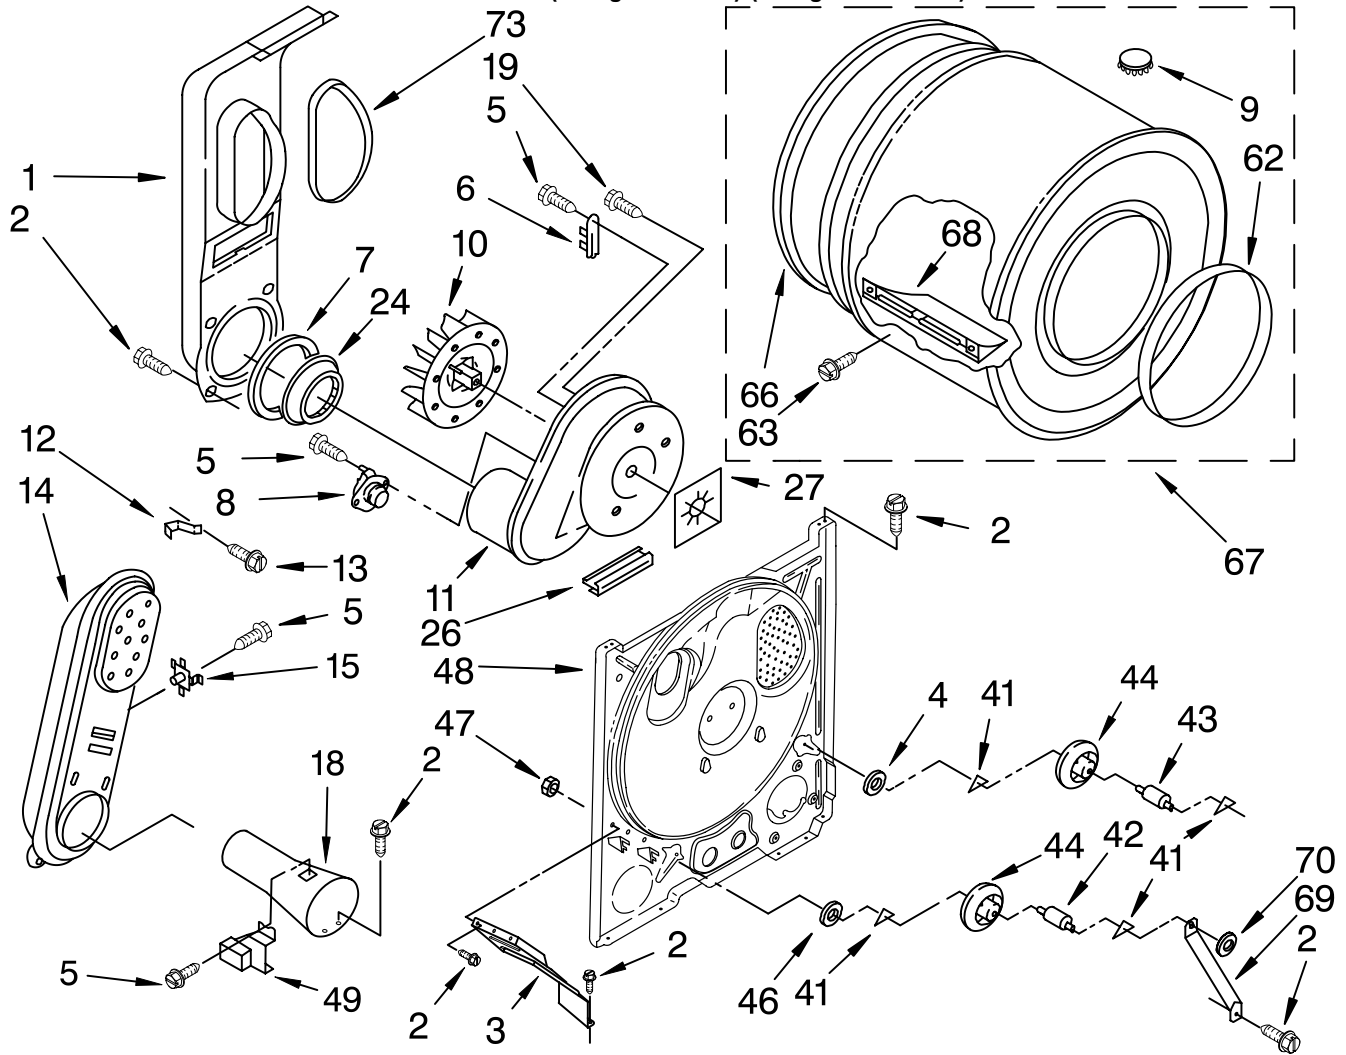

Illus. No.	Part No.	DESCRIPTION
1	3402844	Burner Assembly 60 Hz. (Type 1, 2 & 3) (White Rodgers)
2	688617	Tube, Burner
3	694298	Bracket, Ignitor
4	686590	Ignitor
5	3393909	Screw & Washer (8–32 x 5/8)
6	343641	Screw, 10–16 x 1/2
7	693986	Base, Burner
8	3387057	Screw, 8–18 x 3/8 (2)
9		Orifice, Burner
	234826	Type 1
	15775	Type 2
	15419	Type 3
	229742	Type 4 (Butane)
	234868	Type 4 (Propane)
10	3401775	Valve, 60 Hz.
11	694421	Screw, 8–32 x 1/2 (2)
12	694538	Bracket, Coil
13	694540	Coil, 60 Hz. (2 Terminal) (Main)
14	694539	Coil, 60 Hz. (Split) (3 Terminal) (Pilot Position)
15	694424	Leak Limiter
16	694423	Screw, Regulator Adjustment
17	694422	Spring, Regulator
20	239822	Plug, Pipe
21	233273	Pipe, Gas Supply
22	3406052	Elbow Union Assembly
23	3393767	Pipe, Tail
24	233076	Nut, Compression
25	341029	Clamp, Pipe

Following Parts Not Illustrated

694572 Conversion Kit
(Type 1, 2 & 3)
to Type (4) L.P.G.

BA-141

BULKHEAD PARTS

For Models: LGR4634EQ3, LGR4634EZ3

(Designer White) (Designer Almond)

Illus. No.	Part No.	DESCRIPTION
1	694283	Lint Chute Assembly
2	343641	Screw, 10-16 x 1/2
3	3406022	Bracket, Bulkhead
4	3388703	Washer, Support
5	90767	Screw, 8-18 x 3/8
6	3392519	Fuse, Thermal
7	347139	Seal, Lint Chute
8	3387134	Thermostat, Internal-Bias
9	3977358	Drum Hole Plug
10	694089	Wheel, Blower

Illus. No.	Part No.	DESCRIPTION
42	3399506	Shaft, L.H.
43	3399507	Shaft, R.H.
44	3397588	Roller, Support
46	348197	Washer, Support
47	3359452	Nut, 3/8-16
48	3397264	Bulkhead
49	338906	Sensor, Radiant
62	3394509	Ring, Bearing
63	97787	Screw, 11-16 x 3/4
66	337449	Seal, Rear Drum
67	3396777	Drum Assembly
68	342847	Baffle, Drum
69	3976435	Bracket, Support
70	90296	Clip
73	339956	Seal