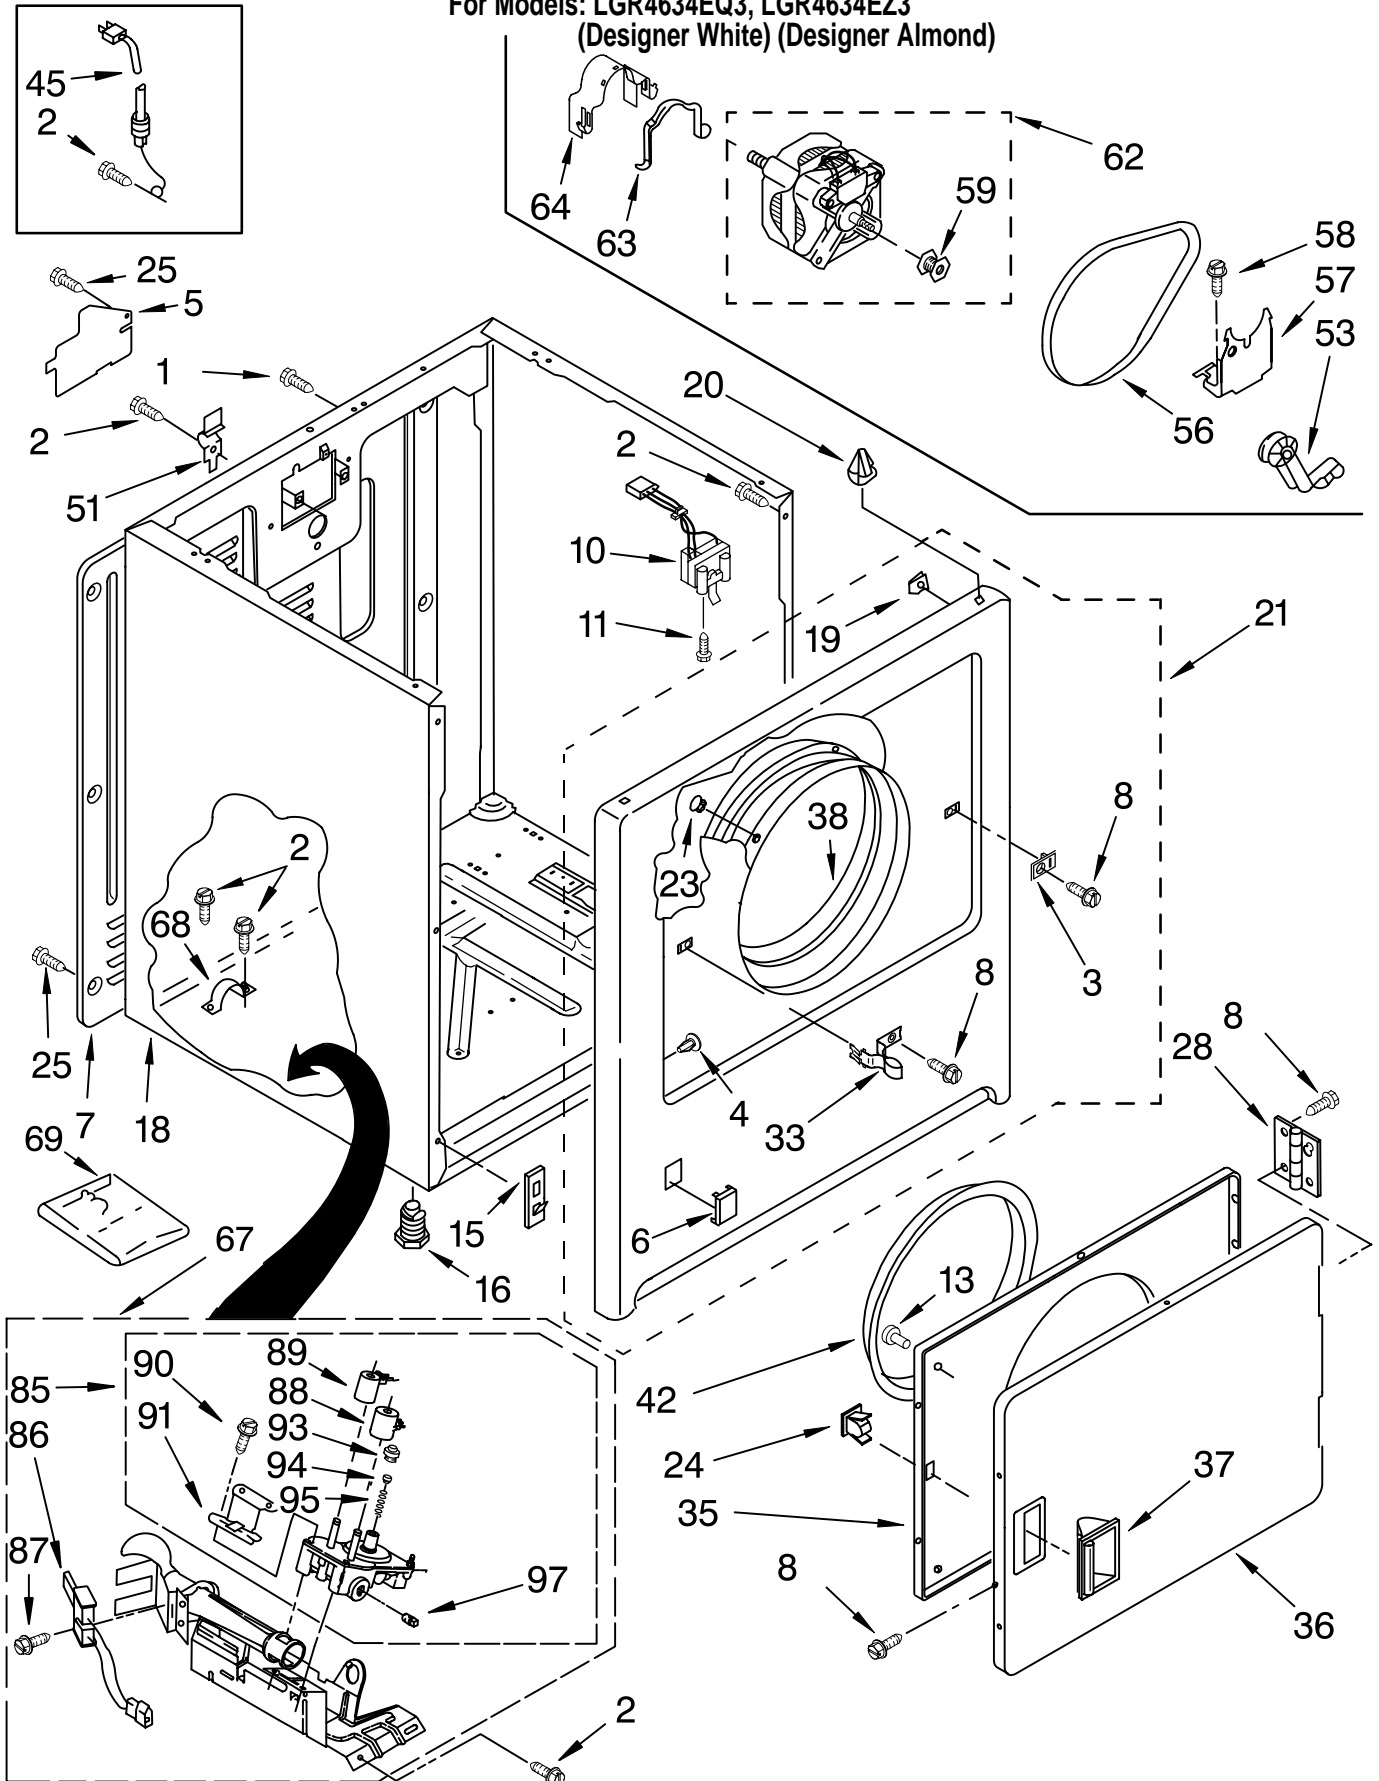

CABINET PARTS

For Models: LGR4634EQ3, LGR4634EZ3
(Designer White) (Designer Almond)

FOR ORDERING INFORMATION REFER TO PARTS PRICE LIST

CABINET PARTS

For Models: LGR4634EQ3, LGR4634EZ3
(Designer White) (Designer Almond)

Illus. No.	Part No.	DESCRIPTION	Illus. No.	Part No.	DESCRIPTION	Illus. No.	Part No.	DESCRIPTION
1	697776	Screw, 10-32 x 5/8	21		Front Panel Assembly	67	3402844	Burner Assembly, 60 Hz.
2	343641	Screw, 10-16 x 1/2		3403574	White			(Refer To Pages 5 & 6 For Further Breakdown)
3		Plug, Strike Hole		3403575	Almond			
	3403630	White	23	685203	Clip, Felt Pad			
	3403631	Almond	24	690081	Catch, Door	68	341029	Clamp, Pipe
4		Plug, Hinge Hole (4)	25	693995	Screw, Hex Head	69	694572	Kit, Conversion (Type 1, 2 & 3 To Type 4)
	3404413	White	28	3405514	Hinge & Pin Assembly	85	3401775	Valve, Gas 60 Hz. (Complete)
	3404414	Almond	33	3403431	Strike, Door	86	686590	Ignitor
5	3396795	Cover, Block	35	3403371	Door, Rear	87	3393909	Screw & Washer
6		Plug, Front Panel	36		Door, Front	88	694539	Coil, 60 Hz. (Split) (3 Terminal) (Pilot Position)
	3394975	White		3403361	White	89	694540	Coil, 60 Hz. (2 Terminal) (Main)
	3394976	Almond		3403362	Almond	90	694421	Screw, Bracket Mounting (8-32 x 1/2)
7	3396807	Panel, Rear	37		Handle, Door	91	694538	Bracket, Coil
8	342055	Screw, 8-18 x 1/2		3405184	White	93	694424	Leak Limiter
10	3406104	Door Switch Assembly		3405185	Almond	94	694423	Screw, Regulator Adjustment
11	697773	Screw, 6-20 x 7/8	38	349464	Seal & Bearing Assembly	95	694422	Spring, Regulator
13	238614	Bumper	42	3405245	Seal, Door	97	239822	Plug, Pipe
15	3394083	Clip, Front Panel	45	344020	Cord, Power			
16	3392100	Foot, Dryer	51	238088	Hinge, Top (2)			
	279810	Foot - Optional (Extended Length Package Of 2) (Not Included)	53	691366	Idler & Pulley Assembly			
18		Cabinet (Includes Illus. Nos. 5, 7, 15, 16 & 57)	56	660996	Belt, Drive			
	3399580	White	57	348780	Base, Motor			
	3399581	Almond	58	3400500	Bolt, 5/16-18 x 3/4			
19	98234	Clip, Ground (2)	59	3394341	Pulley, 60 Hz.			
20	690363	Lock, Front Top (2)	62	3976707	Motor, 60 Hz.			
			63	660658	Clamp, Motor			
			64	3404162	Clamp, Motor (W/Shield)			

FOR ORDERING INFORMATION REFER TO PARTS PRICE LIST