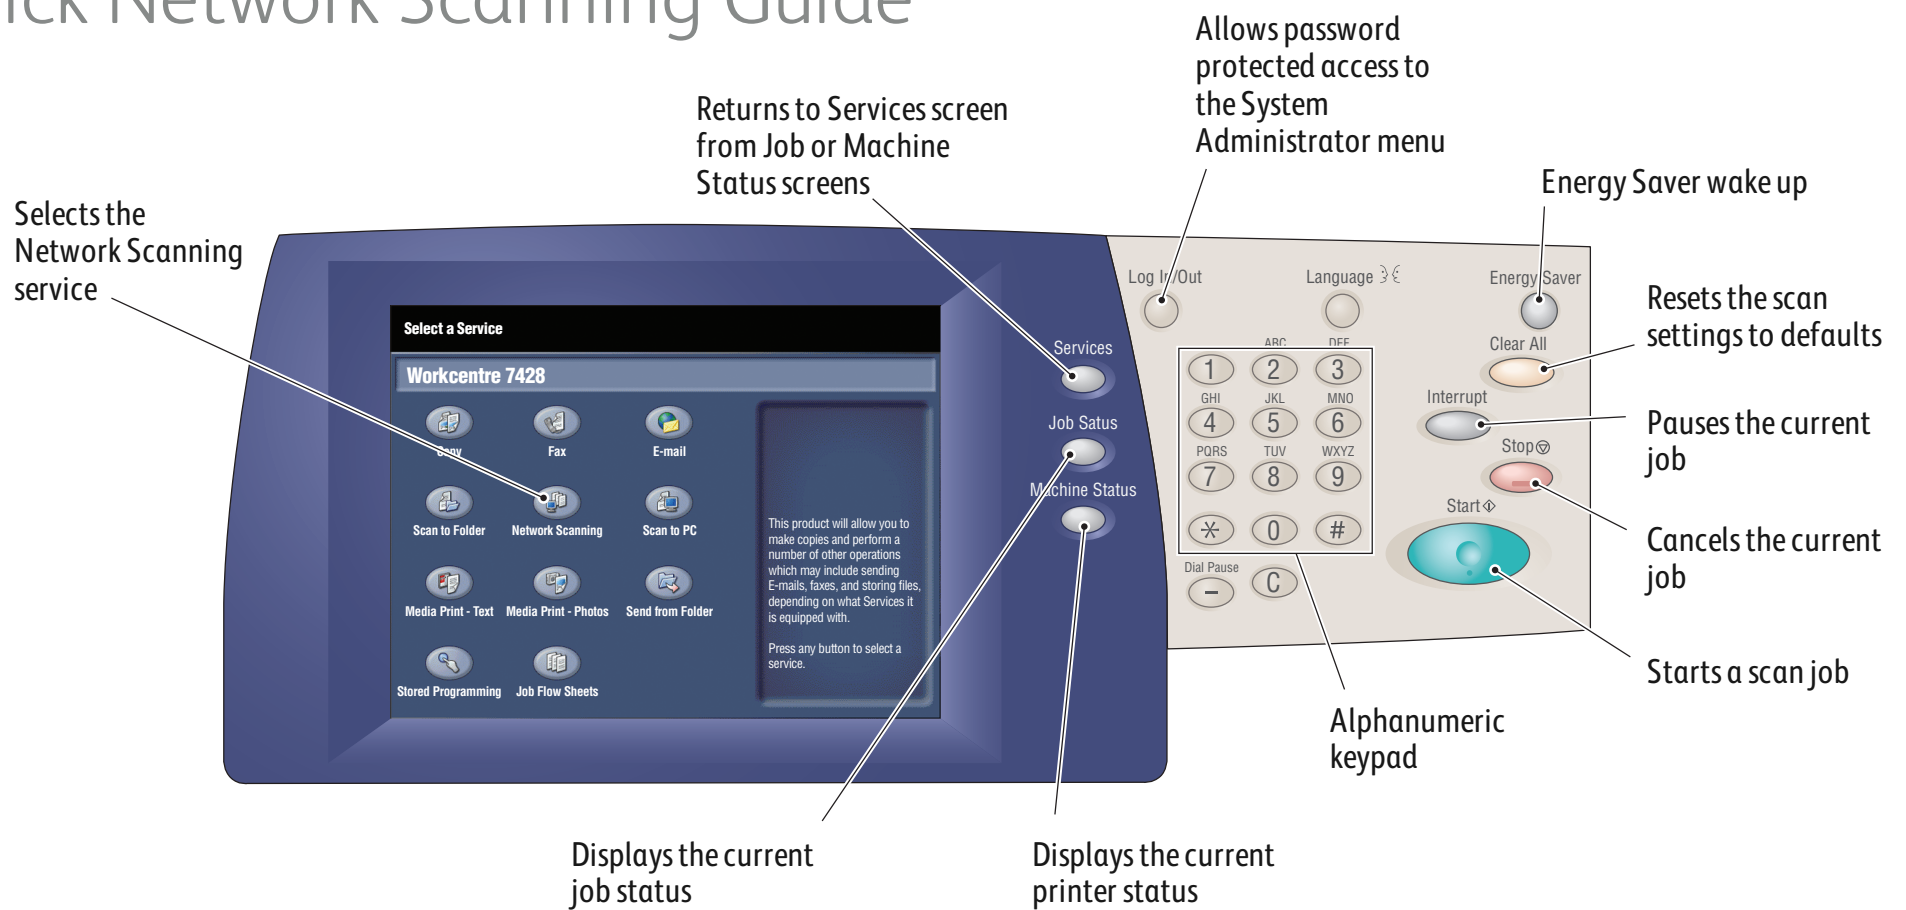

WorkCentre® 7425/7428/7435 Quick Network Scanning Guide

To send an e-mail

1. Press the **Energy Saver** button to wake the printer.
2. Place the originals faceup in the document feeder, or facedown on the glass.
3. Touch the **Network Scanning** icon on the touch screen.
4. Touch the desired template on the touch screen (shown at right).
5. Verify or change the displayed defaults as desired.
6. Press the green **Start** button.
7. For more information, see **Network Scanning** in the **User Guide**.

Network Scanning tab options

Color Scanning

- **Auto Detect** allows the printer to detect color and create a scan in color or black and white.
- **Color** creates a scan file using all four printing colors.
- **Black & White** creates a scan file in 100% black and 100% white only.
- **Grayscale** creates a scan file using black, white and gray tones.

2-Sided Scanning

- Touch one of the listed options to scan one or both sides of the original document.
- Touch **2 Sided Rotate Side 2** to rotate the second side of the original 180 degrees.

Original Type