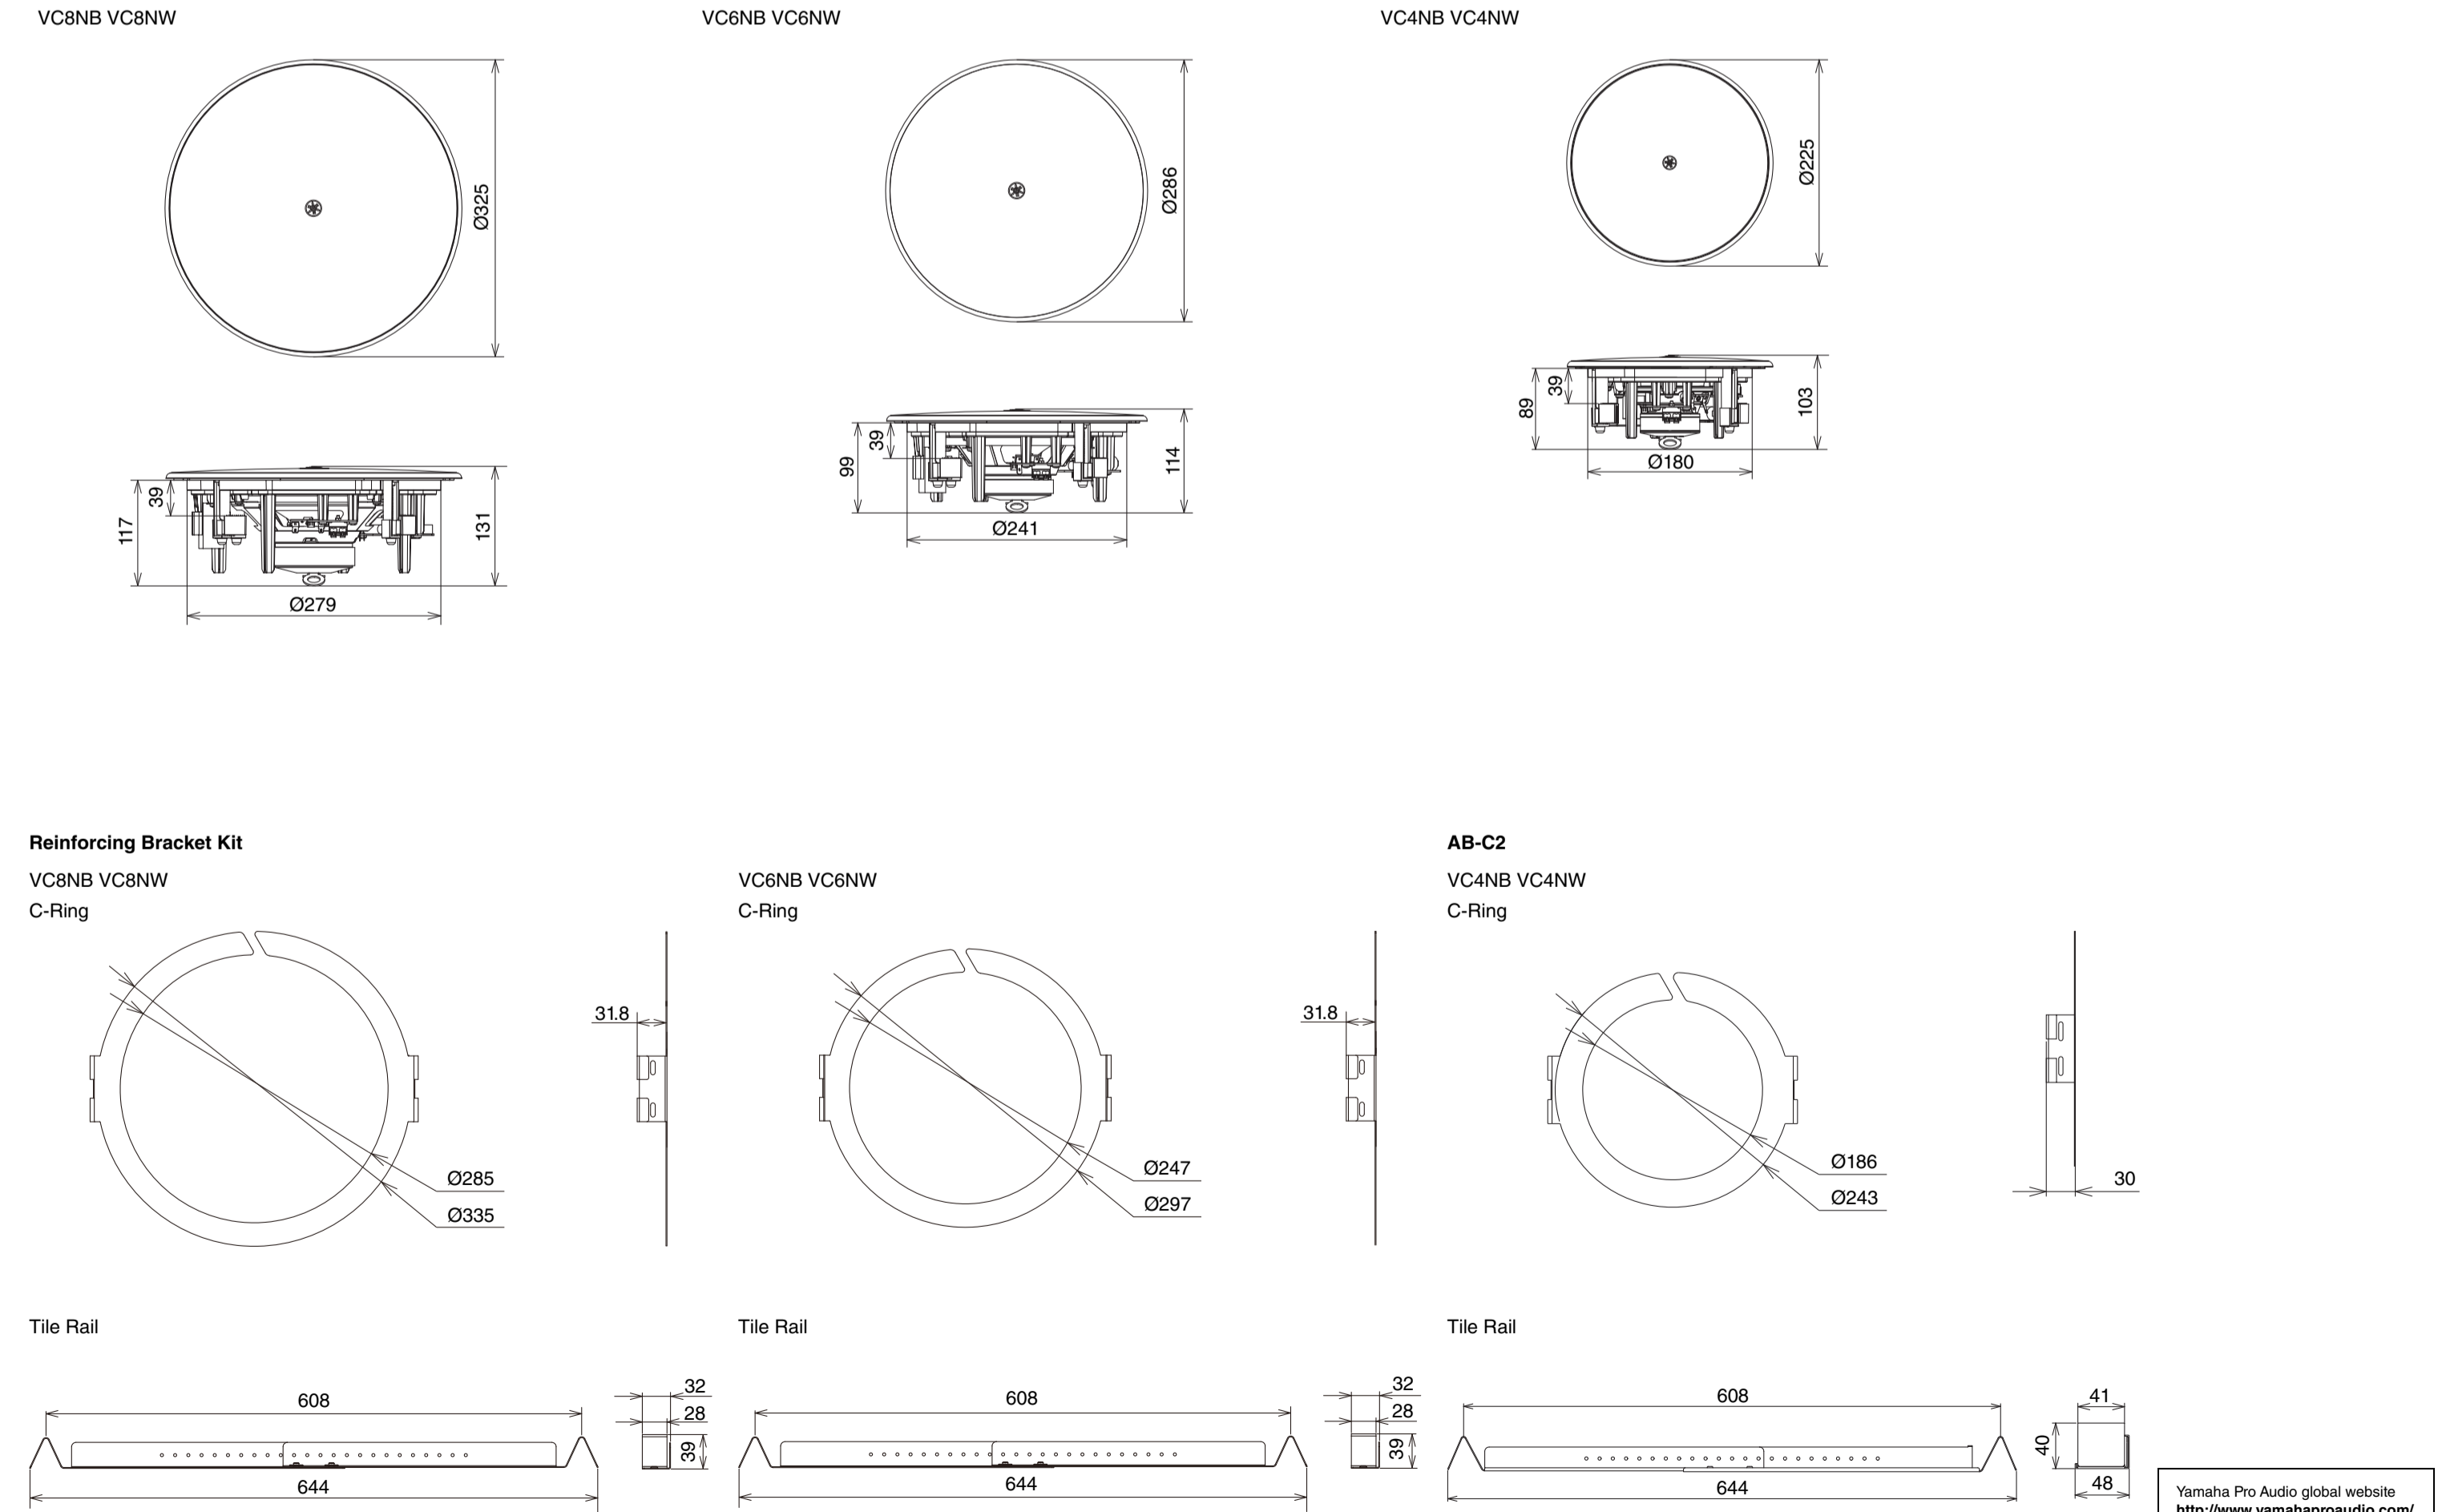

MALAYSIA

Yamaha Music (Malaysia) Sdn. Bhd.
No.8, Jalan Perbandaran, Kelana Jaya, 47301
Petaling Jaya, Selangor, Malaysia
Tel: +60-3-78030900

SINGAPORE

Yamaha Music (Asia) Private Limited
Block 202 Hougang Street 21, #02-00,
Singapore 530202, Singapore
Tel: +65-6740-9200

TAIWAN

Yamaha Music & Electronics Taiwan Co.,Ltd.
2F., No.1, Yuandong Rd., Banqiao Dist.,
New Taipei City 22063, Taiwan (R.O.C.)
Tel: +886-2-7741-8888

THAILAND

Siam Music Yamaha Co., Ltd.
3, 4, 15, 16th Fl., Siam Motors Building,
891/1 Rama 1 Road, Wangmai,
Pathumwan, Bangkok 10330, Thailand
Tel: +66-2215-2622

VIETNAM

Yamaha Music Vietnam Company Limited
15th Floor, Nam A Bank Tower, 201-203 Cach Mang
Thang Tam St., Ward 4, Dist.3,
Ho Chi Minh City, Vietnam
Tel: +84-8-3818-1122

OTHER ASIAN REGIONS

<http://asia.yamaha.com/>

OCEANIA

AUSTRALIA
Yamaha Music Australia Pty. Ltd.
Level 1, 80 Market Street, South Melbourne,
VIC 3205, Australia
Tel: +61-3-9693-5111

**REGIONS AND TRUST TERRITORIES
IN PACIFIC OCEAN**

<http://asia.yamaha.com/>

Head Office/Manufacturer: Yamaha Corporation 10-1, Nakazawa-cho, Naka-ku, Hamamatsu, 430-8650, Japan
Importer (European Union): Yamaha Music Europe GmbH Siemensstrasse 22-34, 25462 Rellingen, Germany
Importer (United Kingdom): Yamaha Music Europe GmbH (UK) Sherbourne Drive, Tilbrook, Milton Keynes, MK7 8BL, United Kingdom

Dimensions

Yamaha Pro Audio global website
<http://www.yamahaproaudio.com/>
Yamaha Downloads
<https://download.yamaha.com/>