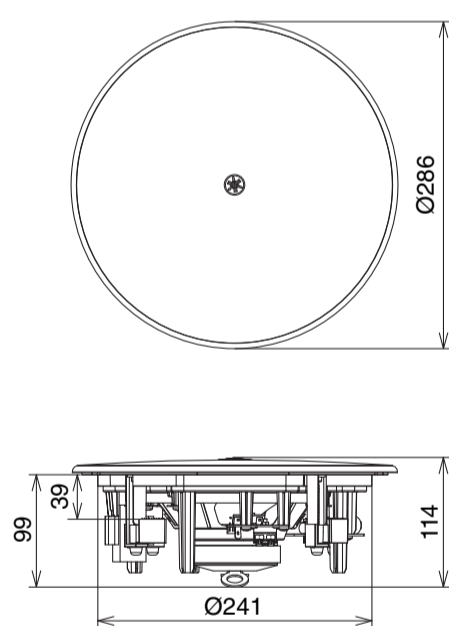

VC6NB VC6NW