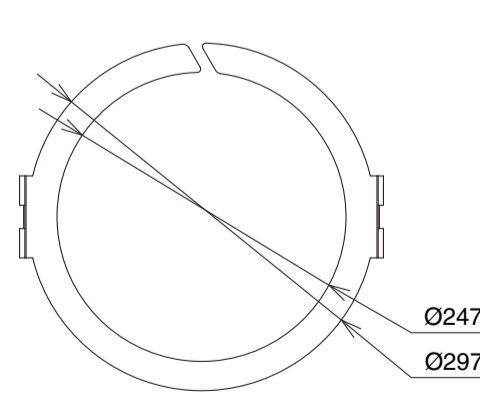

VC6NB VC6NW
C-Ring