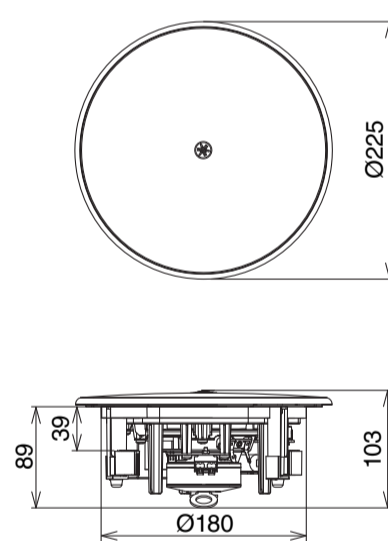

VC4NB VC4NW

Unit: mm