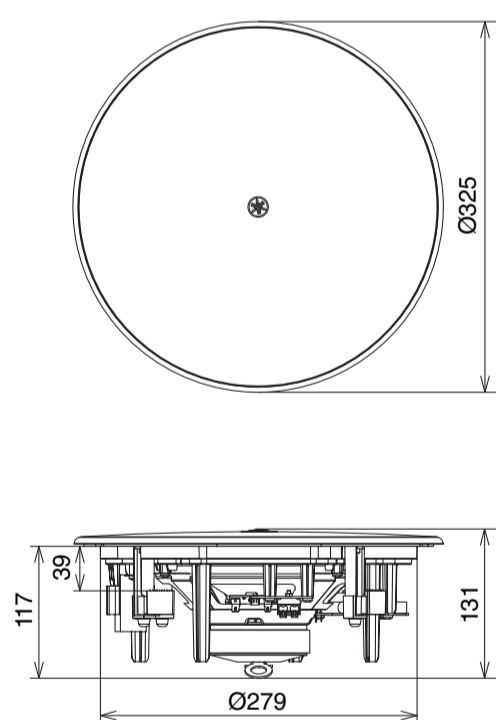

INDONESIA
PT Yamaha Musik Indonesia Distributor
Yamaha Music Center Bldg. Jalan Jend. Gatot Subroto
Kav. 4, Jakarta 12930, Indonesia
Tel: +62-21-520-2577

KOREA
Yamaha Music Korea Ltd.
11F, Prudential Tower, 298, Gangnam-daero,
Gangnam-gu, Seoul, 06253, Korea
Tel: +82-2-3467-3300

MALAYSIA
Yamaha Music (Malaysia) Sdn. Bhd.
No.8, Jalan Perbandaran, Kelana Jaya, 47301
Petaling Jaya, Selangor, Malaysia
Tel: +60-3-78030900

SINGAPORE
Yamaha Music (Asia) Private Limited
Block 202 Hougang Street 21, #02-00,
Singapore 530202, Singapore
Tel: +65-6740-9200

TAIWAN
Yamaha Music & Electronics Taiwan Co.,Ltd.
2F., No.1, Yuandong Rd., Banqiao Dist.,
New Taipei City 22063, Taiwan (R.O.C.)
Tel: +886-2-7741-8888

THAILAND
Siam Music Yamaha Co., Ltd.
3, 4, 15, 16th Fl., Siam Motors Building,
891/1 Rama 1 Road, Wangmai,
Pathumwan, Bangkok 10330, Thailand
Tel: +66-2215-2622

VIETNAM
Yamaha Music Vietnam Company Limited
15th Floor, Nam A Bank Tower, 201-203 Cach Mang
Thang Tam St., Ward 4, Dist.3,
Ho Chi Minh City, Vietnam
Tel: +84-8-3818-1122

OTHER ASIAN REGIONS
<http://asia.yamaha.com/>

OCEANIA

AUSTRALIA
Yamaha Music Australia Pty. Ltd.
Level 1, 80 Market Street, South Melbourne,
VIC 3205, Australia
Tel: +61-3-9693-5111

**REGIONS AND TRUST TERRITORIES
IN PACIFIC OCEAN**
<http://asia.yamaha.com/>

PA57

Dimensions

VC8NB VC8NW