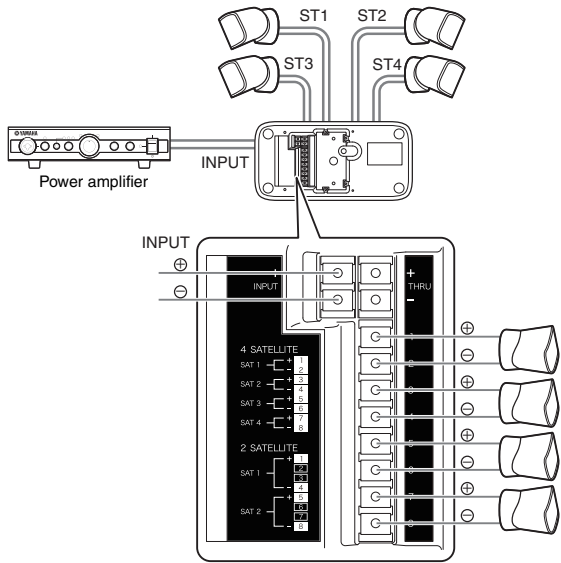

About satellite connection

The SATELLITE connectors on the VXS3S allow for the connection of satellite mid-high speakers to be used at the same amplifier output. This gives the benefit of reducing the number of amplifier channels and takes advantage of the high pass filter built in to the VXS3S. The high-pass filter is optimized for use with the following recommended speakers.

Recommended satellite speakers

Surface mount speaker VXS1MLB/VXS1MLW

Connection examples

■ VXS3S + VXS1ML (4)

This example is the most basic system for satellite connections.