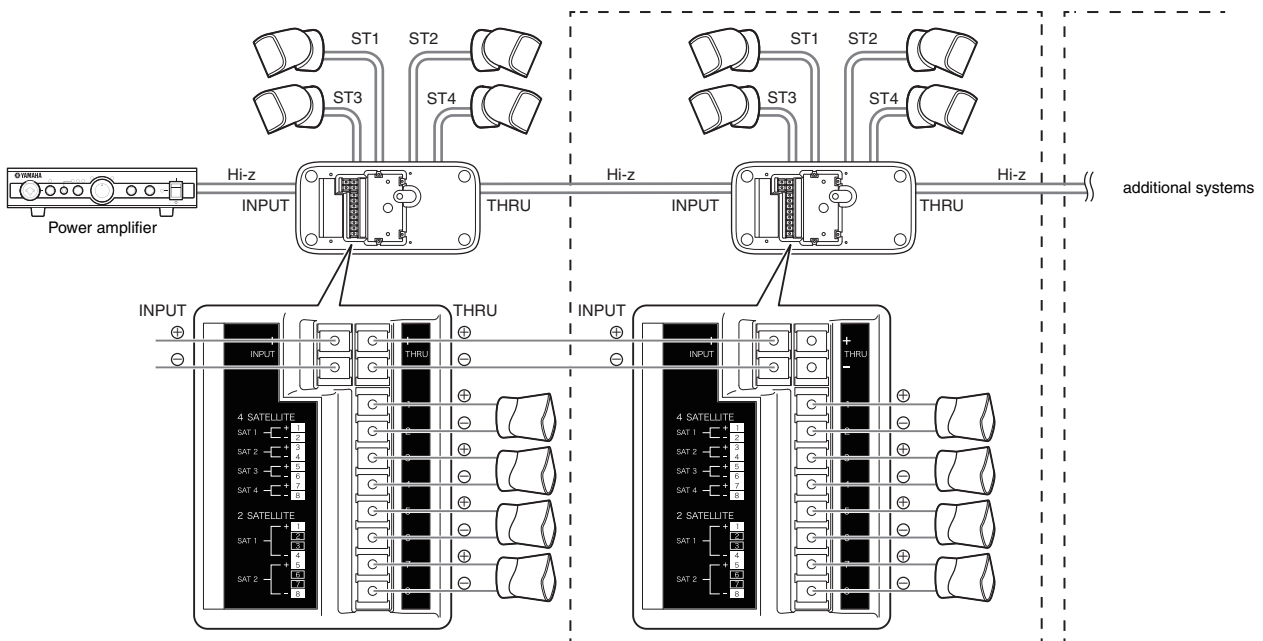

## Connection examples

### ■ VXS3S + VXS1ML (4)

This example is the most basic system for satellite connections.

### ■ VXS3S + VXS1ML (2)

This example is a system for connecting only two satellite speakers.

### ■ VXS3S + VXS1ML (4) high impedance connection

In this system, multiple subwoofers are connected using high impedance connections. Additionally, multiple satellite systems can be connected using just one of the power amplifier's channels. Set the tap selector switch of the VXS3S according to the output.