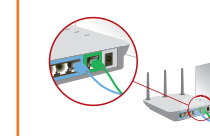

3 Easy Steps

Package Includes

User Manual on CD
Power Supply
RJ45 Ethernet Networking Cable

System Requirements

Specifications:

Standards
IEEE 802.11g
IEEE 802.11b

Wireless Data Rate
108 Mbps

VPN Support
PPTP, and IPsec pass-through

Management
Browser-Based

BELKIN