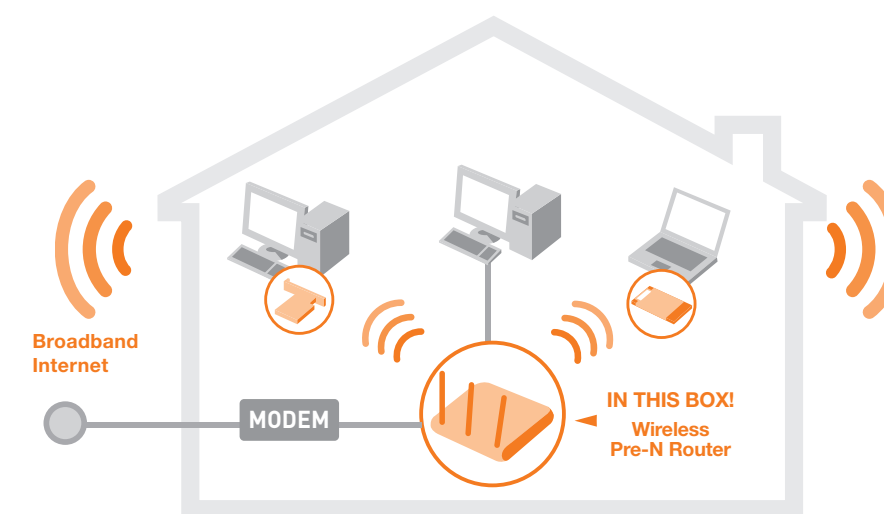

Network Security

Enhanced Firewall Included