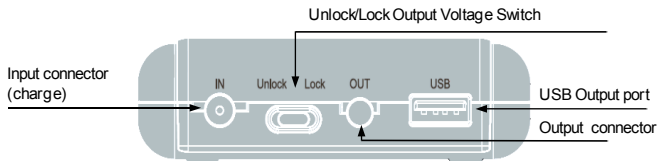

Functions Illustration

Front Panel Description

Rear Panel Description

Basic Operations

Energy Box provides two different voltage outputs (16V - 19V) in order to be compatible with most notebook models.

Step 1: