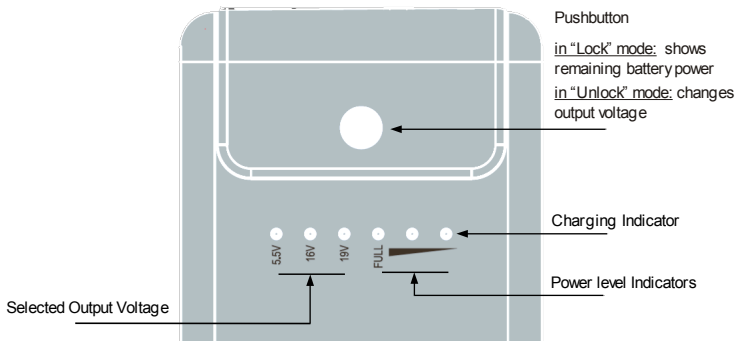

Functions Illustration

Front Panel Description

Rear Panel Description

Basic Operations

Energy Box provides two different voltage outputs (16V - 19V) in order to be compatible with most notebook models.

Step 1: