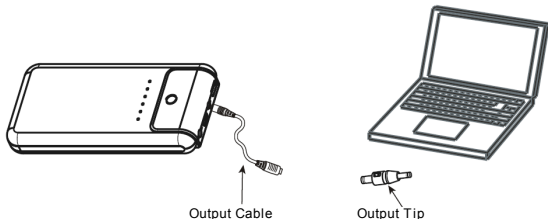

before connect it to the notebook. During battery pack discharge, it will offer power supply to notebook first and charge the notebook built-in battery with small current. In order to improve *Energy Box* runtime, take out the built-in battery from the notebook (if discharged) before connecting it to *Energy Box*.

Warnings & Protections

In case of high current requirement ($>3,2A$) or abnormal use, *Energy Box* internal temperature can raise to a high degree: should this happen, the battery pack will shut off automatically.

When the internal temperature decreases to a safe degree, the battery pack will turn on and unchain the safety protection automatically. Then it can be used again safely.

Do not use *Energy Box* with portable devices with high current requirement ($>3,2A$).