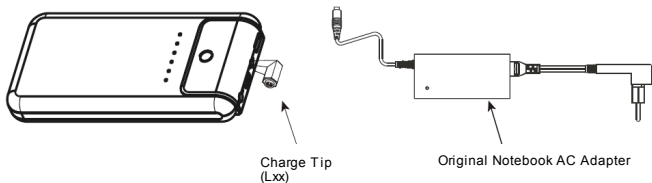

How to charge

Connect the proper input tip (Lxx) to the notebook original AC adapter, then connect it to the IN connector of battery pack (refer to illustration for more details). Connect then the other terminal with electricity source to start the charge. During the charge the first LED will be red lit. The fully charge will be indicated by the FULL LED (green) lit, and the red LED turned off. In order to improve the charging efficiency, during the charge of *Energy Box* do not connect your notebook if built-in battery is discharged. Otherwise, the charge time lengthens.

Main Output Power

Before proceeding the Lock/Unlock switch must be in Lock position. Connect one terminal of the bundled output cable to the OUT connector of battery pack (refer to illustration for more details), and the other terminal to the proper output tip (LxxD) and then to the DC-IN connector of the notebook. **Note:** make sure *Energy Box* is at proper output voltage level (16V or 19V)