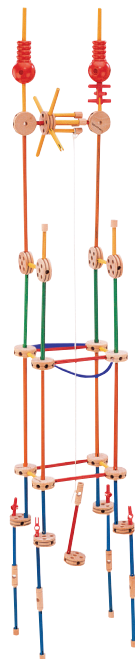

Airplane

Helicopter

Windmill

46 PIECE STARTER SET

Product and colors may vary.
© 2006 Hasbro. All Rights Reserved.
TM & ® denote U.S. Trademarks.
01531/54811/54809 P/N 657448000

**BUILD
BIG
FAST!**

Thank you for purchasing this TINKERTOY construction set. You and your children will enjoy the same creative play that millions have appreciated since 1913! For even larger structures, combine this set with other sets – the only limit to what you can build is your imagination!

WARNING:

CHOKING HAZARD-Small parts.
Not for children under 3 years.

AGE 3+

Airplane

Race Car

Tank

Working Elevator

Robot

102 PIECE JUMBO BUILDER SET

Guitar,
Microphone/
Stand

Monorail

Tractor/Cart

Space Shuttle

Swing Set

66 PIECE JUNIOR BUILDER SET

Free Manuals Download Website