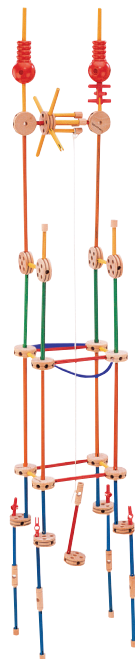

Airplane

Helicopter

Windmill

## 46 PIECE STARTER SET

Product and colors may vary.  
© 2006 Hasbro. All Rights Reserved.  
TM & ® denote U.S. Trademarks.  
01531/54811/54809 P/N 657448000

**BUILD  
BIG  
FAST!**

Thank you for purchasing this TINKERTOY construction set. You and your children will enjoy the same creative play that millions have appreciated since 1913! For even larger structures, combine this set with other sets – the only limit to what you can build is your imagination!

**WARNING:**

**CHOKING HAZARD**-Small parts.  
Not for children under 3 years.

**AGE 3+**

Airplane

Race Car

Tank

Working Elevator

Robot

**102 PIECE JUMBO BUILDER SET**

Guitar,  
Microphone/  
Stand

Monorail

Tractor/Cart

Space Shuttle

Swing Set

**66 PIECE JUNIOR BUILDER SET**