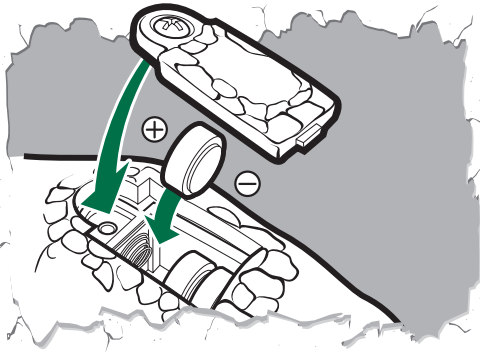

## *INSTRUCTIONS*

Each sold separately.

**Batteries included. Replace with 3 x 1.5v "A76" or LR44 size alkaline batteries.  
Phillips/crosshead screwdriver (not included) needed to replace batteries.**

Press DINO DAMAGE™\* on side to hear dinosaur sounds.

Each sold separately.

**To Replace Batteries:** Using a Phillips/crosshead screwdriver (not included), loosen screw in battery compartment cover. Remove cover. Remove and discard batteries. Insert 3 x 1.5v "A76" or LR44 size alkaline batteries. Replace door, and tighten screw with screwdriver. See diagrams for polarity.