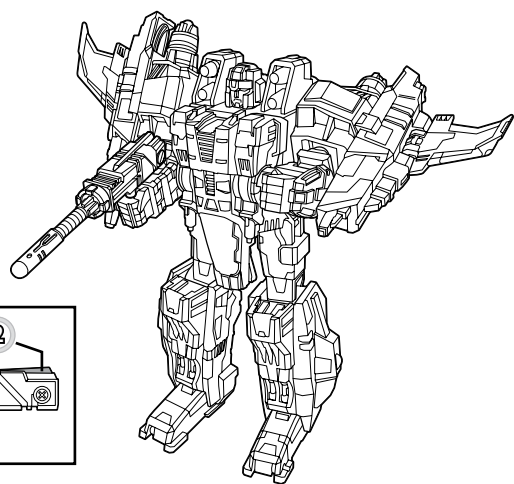

CHANGING TO VEHICLE

Reverse order of instructions to convert back to robot.

ATTACK MODE

INSERT KEY TO ACTIVATE FEATURES!

Insert KEY to pop open recoilless rifles and reveal missile pods!

Some poses may require hand support.
© 2008 Hasbro. All Rights Reserved.
TM & © denote U.S. Trademarks.
Manufactured under license from Tomy Company, Ltd.

Not suitable for children under 3 years because of small parts - choking hazard.

P/N 683930000

CHANGING TO VEHICLE

Reverse order of instructions to convert back to robot.

1. Insert missile into launcher.
2. Push button to launch.