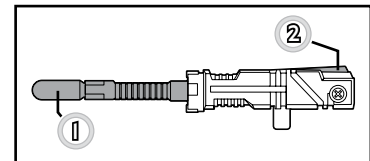

Not suitable for children under 3 years because of small parts - choking hazard.

P/N 683930000

CHANGING TO VEHICLE

Reverse order of instructions to convert back to robot.

1. Insert missile into launcher.
2. Push button to launch.