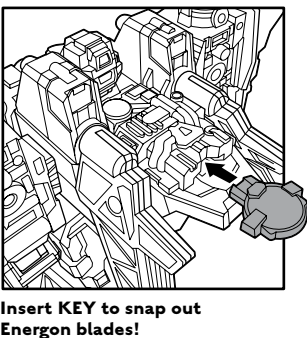

CHANGING TO VEHICLE

Reverse order of instructions to convert back to robot.

ATTACK MODE

INSERT KEY TO ACTIVATE FEATURES!

Insert KEY to pop open recoilless rifles and reveal missile pods!

Some poses may require hand support.
© 2008 Hasbro. All Rights Reserved.
TM & © denote U.S. Trademarks.
Manufactured under license from Tomy Company, Ltd.

Not suitable for children under 3 years because of small parts - choking hazard.

P/N 683930000

CHANGING TO VEHICLE

Reverse order of instructions to convert back to robot.

1. Insert missile into launcher.
2. Push button to launch.