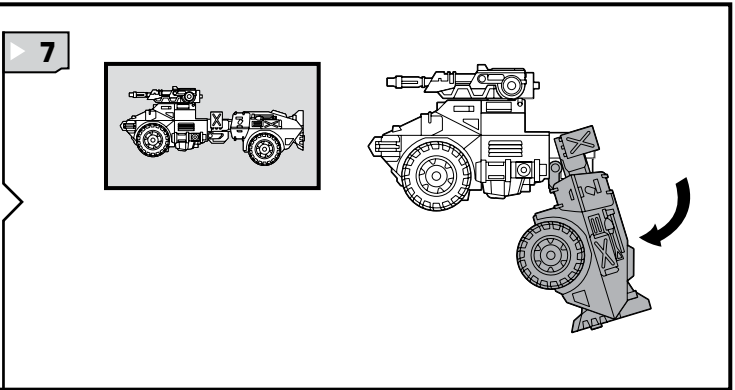

CHANGING TO VEHICLE

Reverse order of instructions to convert back to robot.

ATTACK MODE

INSERT KEY TO ACTIVATE FEATURES!

Insert KEY to pop open recoilless rifles and reveal missile pods!

Some poses may require hand support.
© 2008 Hasbro. All Rights Reserved.
TM & © denote U.S. Trademarks.
Manufactured under license from Tomy Company, Ltd.

Not suitable for children under 3 years because of small parts - choking hazard.

P/N 683930000

CHANGING TO VEHICLE

Reverse order of instructions to convert back to robot.

1. Insert missile into launcher.
2. Push button to launch.