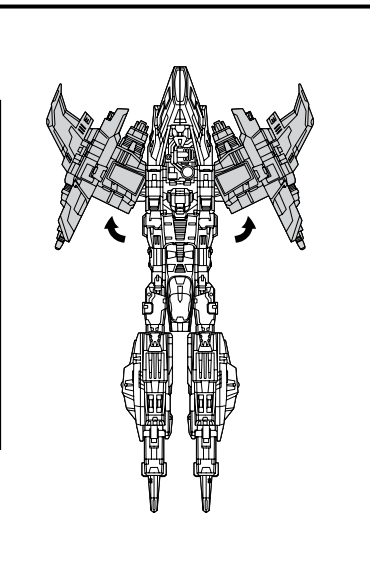

CHANGING TO VEHICLE

Reverse order of instructions to convert back to robot.

ATTACK MODE

INSERT KEY TO ACTIVATE FEATURES!

Insert KEY to pop open recoilless rifles and reveal missile pods!

Some poses may require hand support.
© 2008 Hasbro. All Rights Reserved.
TM & © denote U.S. Trademarks.
Manufactured under license from Tomy Company, Ltd.

Not suitable for children under 3 years because of small parts - choking hazard.

P/N 683930000

CHANGING TO VEHICLE

Reverse order of instructions to convert back to robot.

1. Insert missile into launcher.
2. Push button to launch.