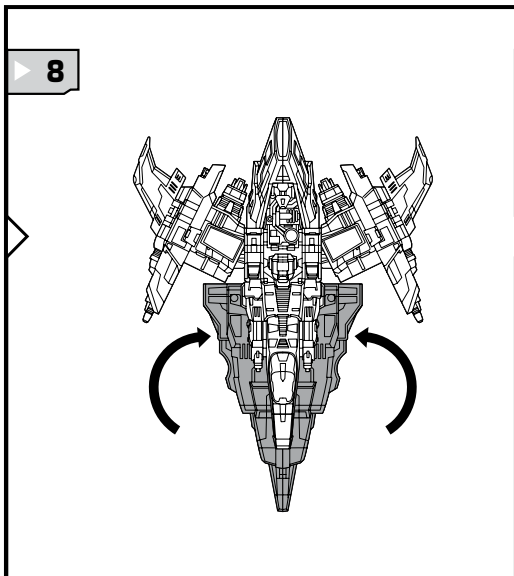

CHANGING TO VEHICLE

Reverse order of instructions to convert back to robot.

ATTACK MODE

INSERT KEY TO ACTIVATE FEATURES!

Insert KEY to pop open recoilless rifles and reveal missile pods!

Some poses may require hand support.
© 2008 Hasbro. All Rights Reserved.
TM & © denote U.S. Trademarks.
Manufactured under license from Tomy Company, Ltd.

Not suitable for children under 3 years because of small parts - choking hazard.

P/N 683930000

CHANGING TO VEHICLE

Reverse order of instructions to convert back to robot.

1. Insert missile into launcher.
2. Push button to launch.