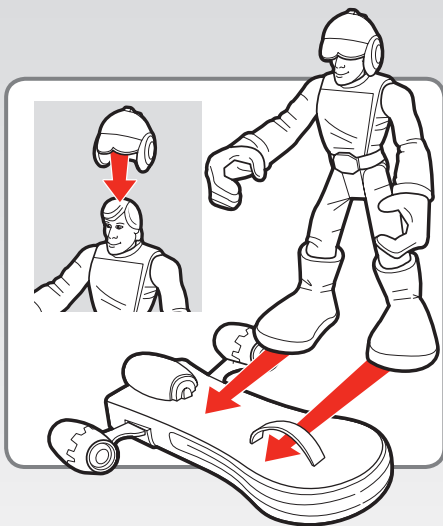

**PLAYSKOOL®**

Includes 2 x 1.5V "A76" or LR44 size  
alkaline batteries (non-replaceable).

# PLAY FEATURES

There are all kinds of ways to have fun with the *Star Wars Jedi Force™*, the strongest and bravest group of galaxy guardians ever known! Here are a few play features and suggestions:

**Luke Skywalker™ can hold lightsaber. Press the button on the bottom of Luke's lightsaber to light it up!**

**Safety first! Put the Safety Helmet on Luke before he goes for a ride on the Speeder Board. Strap Luke's feet onto the Speeder Board and roll him into action!**

**Turn the Speeder Board engines inward and pull the belt clip out. Clip the board onto Luke's back!**