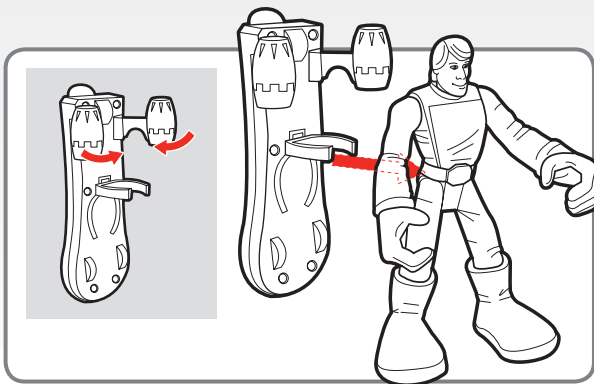

# PLAY FEATURES

There are all kinds of ways to have fun with the *Star Wars Jedi Force™*, the strongest and bravest group of galaxy guardians ever known! Here are a few play features and suggestions:

**Luke Skywalker™ can hold lightsaber. Press the button on the bottom of Luke's lightsaber to light it up!**

**Safety first! Put the Safety Helmet on Luke before he goes for a ride on the Speeder Board. Strap Luke's feet onto the Speeder Board and roll him into action!**

**Turn the Speeder Board engines inward and pull the belt clip out. Clip the board onto Luke's back!**