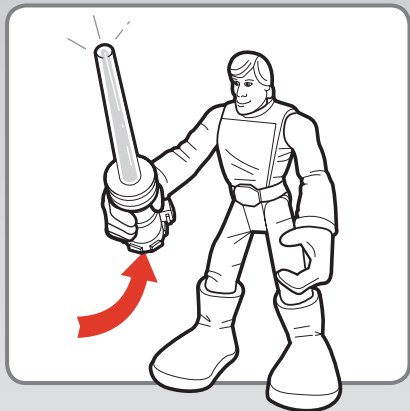

PLAY FEATURES

There are all kinds of ways to have fun with the *Star Wars Jedi Force™*, the strongest and bravest group of galaxy guardians ever known! Here are a few play features and suggestions:

Luke Skywalker™ can hold lightsaber. Press the button on the bottom of Luke's lightsaber to light it up!

Safety first! Put the Safety Helmet on Luke before he goes for a ride on the Speeder Board. Strap Luke's feet onto the Speeder Board and roll him into action!