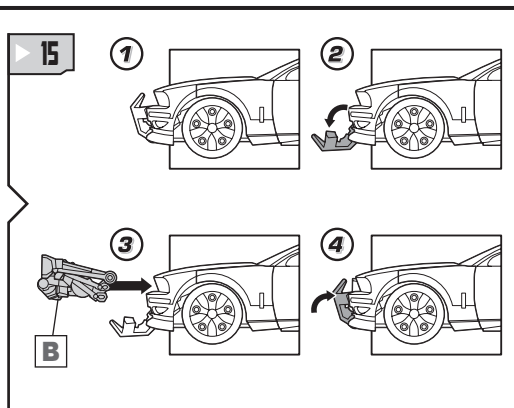

TRANSFORMERS™

BUMBLEBEE™

VS

BARRICADE™

NOTE: Some parts are made to detach if excessive force is applied and are designed to be reattached if separation occurs. Adult supervision may be necessary for younger children.

WARNING:

CHOKING HAZARD-Small parts.
Not for children under 3 years.

AGES 5+

82993

TRANSFORMERS.COM

CHANGING TO VEHICLE

REVERSE ORDER OF INSTRUCTIONS
TO CONVERT BACK INTO ROBOT.

REVERSE ORDER OF INSTRUCTIONS TO CONVERT BACK INTO ROBOT.