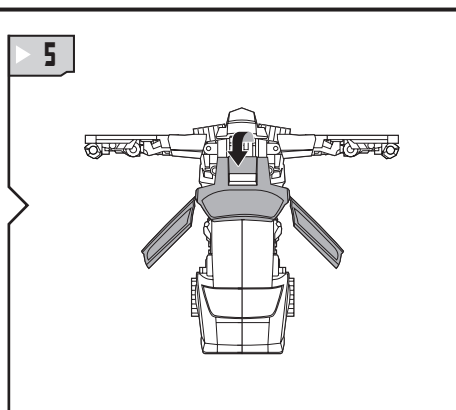

TRANSFORMERS™

BUMBLEBEE™

VS

BARRICADE™

NOTE: Some parts are made to detach if excessive force is applied and are designed to be reattached if separation occurs. Adult supervision may be necessary for younger children.

WARNING:

CHOKING HAZARD-Small parts.
Not for children under 3 years.

AGES 5+

82993

TRANSFORMERS.COM

CHANGING TO VEHICLE

REVERSE ORDER OF INSTRUCTIONS
TO CONVERT BACK INTO ROBOT.

REVERSE ORDER OF INSTRUCTIONS TO CONVERT BACK INTO ROBOT.