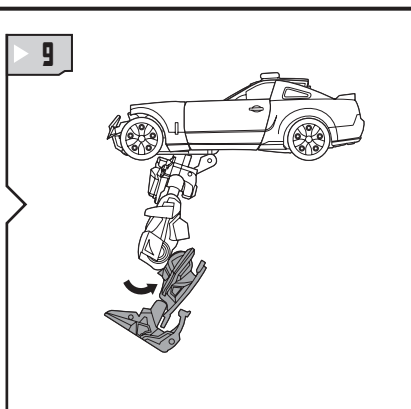

TRANSFORMERS™

BUMBLEBEE™

VS

BARRICADE™

NOTE: Some parts are made to detach if excessive force is applied and are designed to be reattached if separation occurs. Adult supervision may be necessary for younger children.

WARNING:

CHOKING HAZARD-Small parts.
Not for children under 3 years.

AGES 5+

82993

TRANSFORMERS.COM

CHANGING TO VEHICLE

REVERSE ORDER OF INSTRUCTIONS
TO CONVERT BACK INTO ROBOT.

REVERSE ORDER OF INSTRUCTIONS TO CONVERT BACK INTO ROBOT.