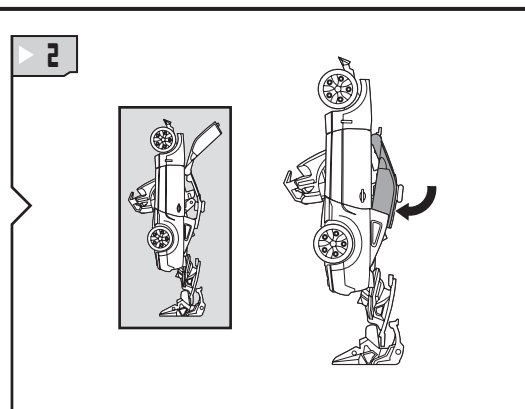

TRANSFORMERS™

BUMBLEBEE™

VS

BARRICADE™

NOTE: Some parts are made to detach if excessive force is applied and are designed to be reattached if separation occurs. Adult supervision may be necessary for younger children.

WARNING:

CHOKING HAZARD-Small parts.
Not for children under 3 years.

AGES 5+

82993

TRANSFORMERS.COM

CHANGING TO VEHICLE

REVERSE ORDER OF INSTRUCTIONS
TO CONVERT BACK INTO ROBOT.

REVERSE ORDER OF INSTRUCTIONS TO CONVERT BACK INTO ROBOT.