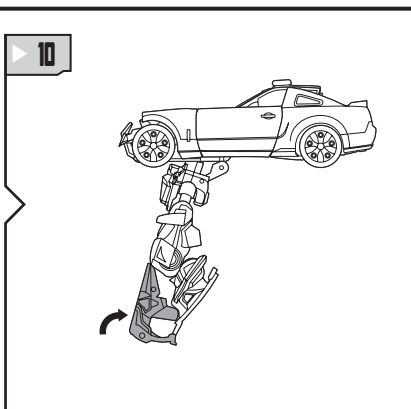

TRANSFORMERS™

BUMBLEBEE™

VS

BARRICADE™

NOTE: Some parts are made to detach if excessive force is applied and are designed to be reattached if separation occurs. Adult supervision may be necessary for younger children.

WARNING:

CHOKING HAZARD-Small parts.
Not for children under 3 years.

AGES 5+

82993

TRANSFORMERS.COM

CHANGING TO VEHICLE

REVERSE ORDER OF INSTRUCTIONS
TO CONVERT BACK INTO ROBOT.

REVERSE ORDER OF INSTRUCTIONS TO CONVERT BACK INTO ROBOT.