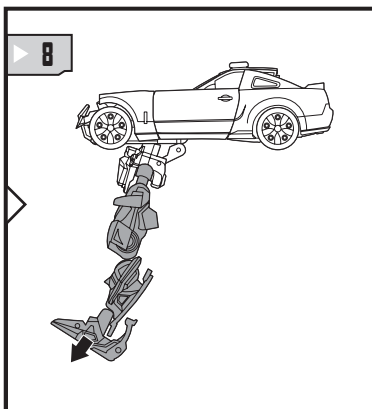

TRANSFORMERS™

BUMBLEBEE™

VS

BARRICADE™

NOTE: Some parts are made to detach if excessive force is applied and are designed to be reattached if separation occurs. Adult supervision may be necessary for younger children.

WARNING:

CHOKING HAZARD-Small parts.
Not for children under 3 years.

AGES 5+

82993

TRANSFORMERS.COM

CHANGING TO VEHICLE

REVERSE ORDER OF INSTRUCTIONS
TO CONVERT BACK INTO ROBOT.

REVERSE ORDER OF INSTRUCTIONS TO CONVERT BACK INTO ROBOT.