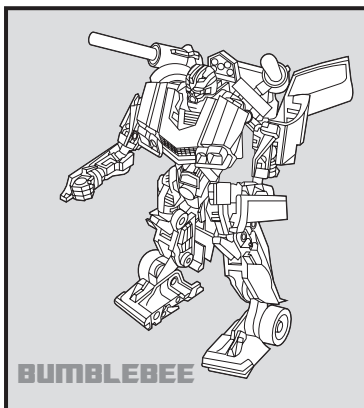

TRANSFORMERS™

BUMBLEBEE™

VS

BARRICADE™

NOTE: Some parts are made to detach if excessive force is applied and are designed to be reattached if separation occurs. Adult supervision may be necessary for younger children.

WARNING:

CHOKING HAZARD-Small parts.
Not for children under 3 years.

AGES 5+

82993

TRANSFORMERS.COM

CHANGING TO VEHICLE

REVERSE ORDER OF INSTRUCTIONS
TO CONVERT BACK INTO ROBOT.

REVERSE ORDER OF INSTRUCTIONS TO CONVERT BACK INTO ROBOT.