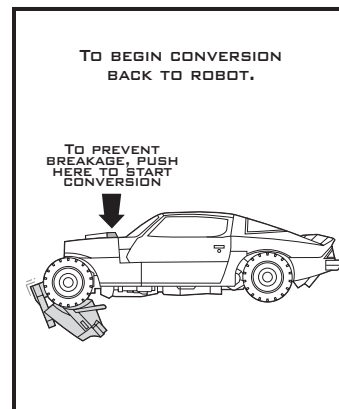

TRANSFORMERS™

BUMBLEBEE™

VS

BARRICADE™

NOTE: Some parts are made to detach if excessive force is applied and are designed to be reattached if separation occurs. Adult supervision may be necessary for younger children.

WARNING:

CHOKING HAZARD-Small parts.
Not for children under 3 years.

AGES 5+

82993

TRANSFORMERS.COM

CHANGING TO VEHICLE

REVERSE ORDER OF INSTRUCTIONS
TO CONVERT BACK INTO ROBOT.

REVERSE ORDER OF INSTRUCTIONS TO CONVERT BACK INTO ROBOT.