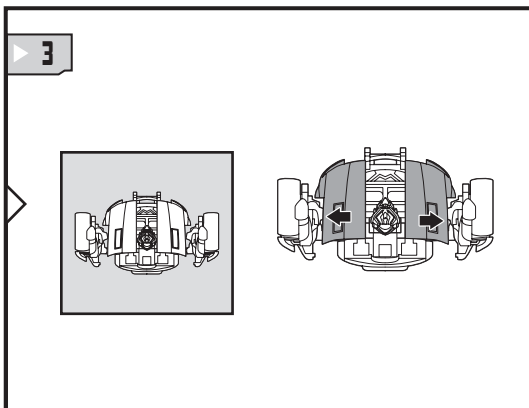

WARNING:

CHOKING HAZARD-Small parts.
Not for children under 3 years.

AGES 5+

82993

TRANSFORMERS.COM

CHANGING TO VEHICLE

REVERSE ORDER OF INSTRUCTIONS
TO CONVERT BACK INTO ROBOT.

REVERSE ORDER OF INSTRUCTIONS TO CONVERT BACK INTO ROBOT.