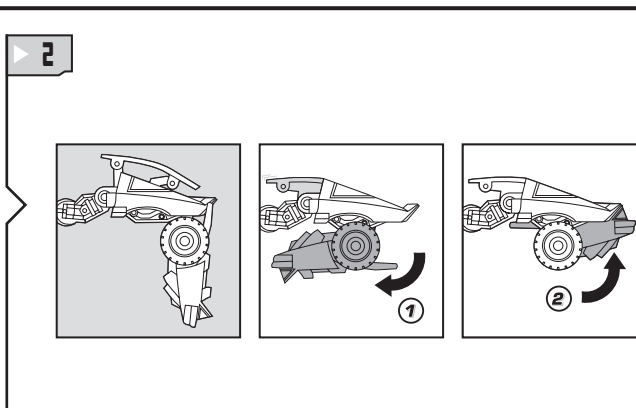

TRANSFORMERS™

BUMBLEBEE™

VS

BARRICADE™

NOTE: Some parts are made to detach if excessive force is applied and are designed to be reattached if separation occurs. Adult supervision may be necessary for younger children.

WARNING:

CHOKING HAZARD-Small parts.
Not for children under 3 years.

AGES 5+

82993

TRANSFORMERS.COM

CHANGING TO VEHICLE

REVERSE ORDER OF INSTRUCTIONS
TO CONVERT BACK INTO ROBOT.

REVERSE ORDER OF INSTRUCTIONS TO CONVERT BACK INTO ROBOT.