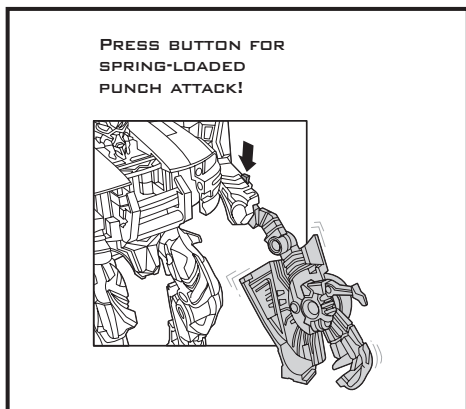

TRANSFORMERS™

BUMBLEBEE™

VS

BARRICADE™

NOTE: Some parts are made to detach if excessive force is applied and are designed to be reattached if separation occurs. Adult supervision may be necessary for younger children.

WARNING:

CHOKING HAZARD-Small parts.
Not for children under 3 years.

AGES 5+

82993

TRANSFORMERS.COM

CHANGING TO VEHICLE

REVERSE ORDER OF INSTRUCTIONS
TO CONVERT BACK INTO ROBOT.

REVERSE ORDER OF INSTRUCTIONS TO CONVERT BACK INTO ROBOT.