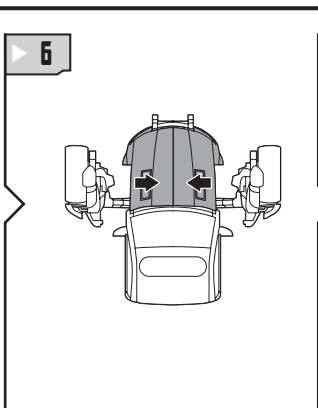

WARNING:

CHOKING HAZARD-Small parts.
Not for children under 3 years.

AGES 5+

82993

TRANSFORMERS.COM

CHANGING TO VEHICLE

REVERSE ORDER OF INSTRUCTIONS
TO CONVERT BACK INTO ROBOT.

REVERSE ORDER OF INSTRUCTIONS TO CONVERT BACK INTO ROBOT.