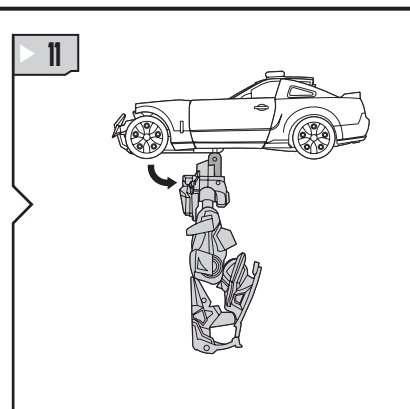

TRANSFORMERS™

BUMBLEBEE™

VS

BARRICADE™

NOTE: Some parts are made to detach if excessive force is applied and are designed to be reattached if separation occurs. Adult supervision may be necessary for younger children.

WARNING:

CHOKING HAZARD-Small parts.
Not for children under 3 years.

AGES 5+

82993

TRANSFORMERS.COM

CHANGING TO VEHICLE

REVERSE ORDER OF INSTRUCTIONS
TO CONVERT BACK INTO ROBOT.

REVERSE ORDER OF INSTRUCTIONS TO CONVERT BACK INTO ROBOT.