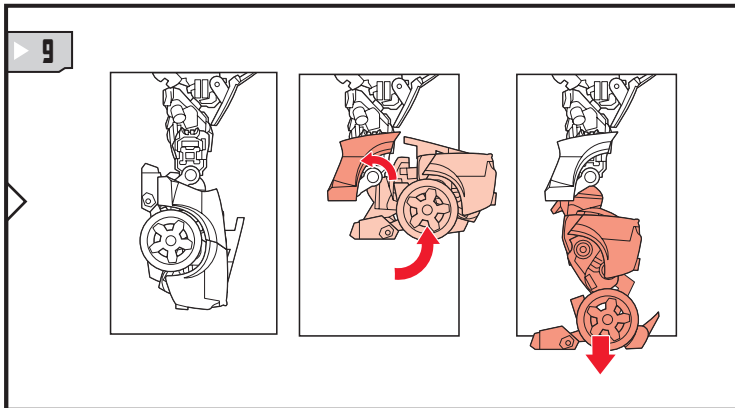

CHANGING TO ROBOT

REVERSE ORDER OF INSTRUCTIONS TO CONVERT BACK INTO VEHICLE.

P/N 677750000

Some poses may require hand support.

© 2007 DreamWorks LLC and Paramount Pictures Corporation
®* and/or TM* & © 2007 Hasbro. All Rights Reserved.
TM & © denote U.S. Trademarks.
Manufactured under license from Tomy Company, Ltd.

DREAMWORKS
PICTURES

Not suitable for children under 3 years because of small parts – choking hazard.

Camaro and all related Emblems and vehicle body designs are General Motors Trademarks used under license to Hasbro, Inc.

OFFICIAL LICENSED PRODUCT