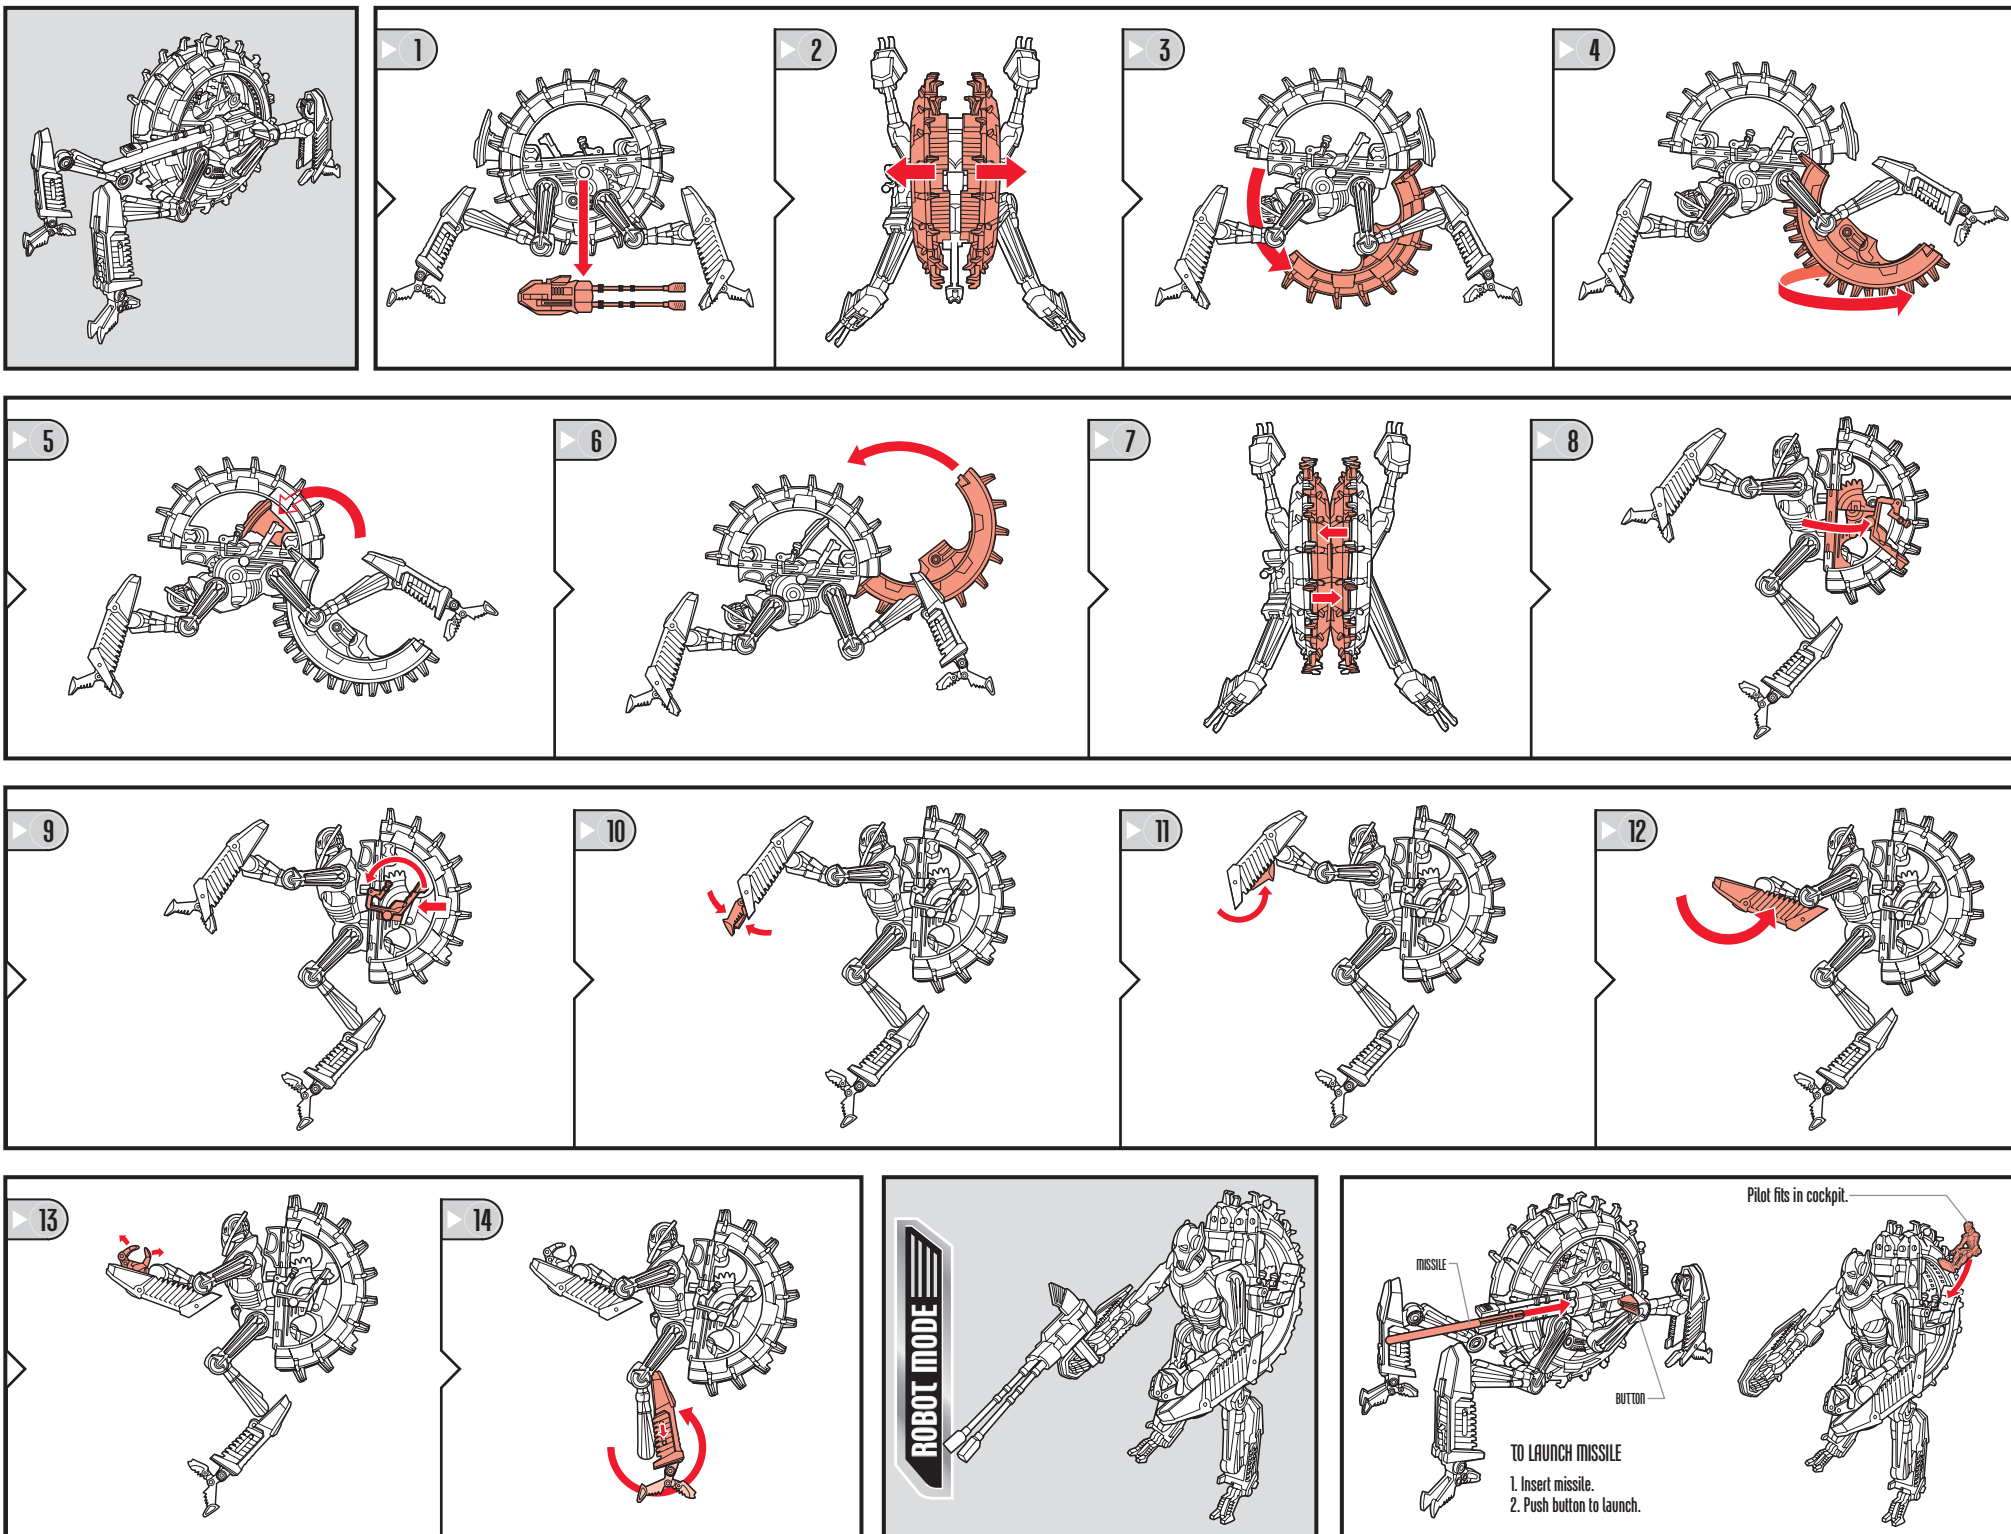

WARNING:

CHOKING HAZARD-Small parts.
Not for children under 3 years.

STAR WARS

NOTE: Some parts are made to detach if excessive force is applied and are designed to be reattached if separation occurs. Adult supervision may be necessary for younger children.

CHANGING TO ROBOT

Reverse order of instructions to convert back into vehicle.