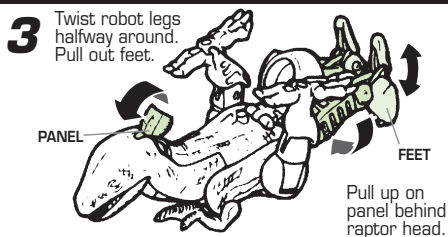

# TRANSFORMERS® BEAST WARS®

AGES 5+

81203/81147 Asst.

**NOTE:** Some parts are made to detach if excessive force is applied and are designed to be reattached if separation occurs. Adult supervision may be necessary for younger children.

Build  
**TRANS-MUTATE™**  
Includes part 4 of 6!  
(each figure/part sold separately.)

Collect all six Series 1  
BEAST WARS® 10th  
Anniversary Figures to  
build TRANS-MUTATE™!

**4**  
LEFT ARM

Some poses may require hand support.  
Product and colors may vary.