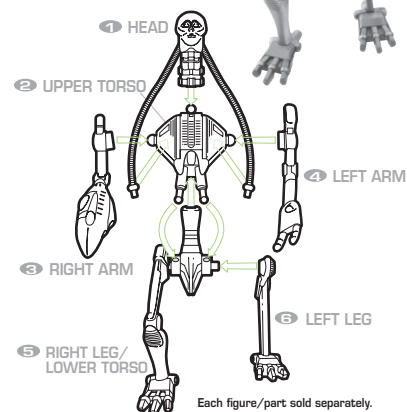

# TRANSFORMERS® BEAST WARS®

AGES 5+

81203/81147 Asst.

**NOTE:** Some parts are made to detach if excessive force is applied and are designed to be reattached if separation occurs. Adult supervision may be necessary for younger children.

Build  
**TRANS-MUTATE™**  
Includes part 4 of 6!  
(each figure/part sold separately.)

Collect all six Series 1  
BEAST WARS® 10th  
Anniversary Figures to  
build TRANS-MUTATE™!

**4**  
LEFT ARM

Some poses may require hand support.  
Product and colors may vary.