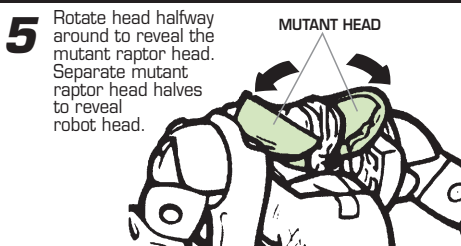

# TRANSFORMERS® BEAST WARS®

AGES 5+

81203/81147 Asst.

**NOTE:** Some parts are made to detach if excessive force is applied and are designed to be reattached if separation occurs. Adult supervision may be necessary for younger children.

Build  
**TRANS-MUTATE™**  
Includes part 4 of 6!  
(each figure/part sold separately.)

Collect all six Series 1  
BEAST WARS® 10th  
Anniversary Figures to  
build TRANS-MUTATE™!

**4**  
LEFT ARM

Some poses may require hand support.  
Product and colors may vary.