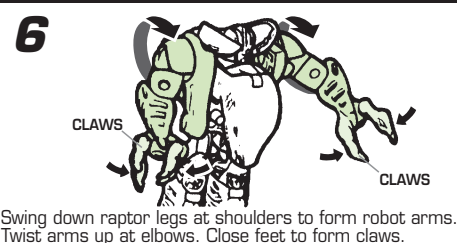

# TRANSFORMERS® BEAST WARS®

AGES 5+

81203/81147 Asst.

**NOTE:** Some parts are made to detach if excessive force is applied and are designed to be reattached if separation occurs. Adult supervision may be necessary for younger children.

Build  
**TRANS-MUTATE™**  
Includes part 4 of 6!  
(each figure/part sold separately.)

Collect all six Series 1  
BEAST WARS® 10th  
Anniversary Figures to  
build TRANS-MUTATE™!

**4**  
LEFT ARM

Some poses may require hand support.  
Product and colors may vary.