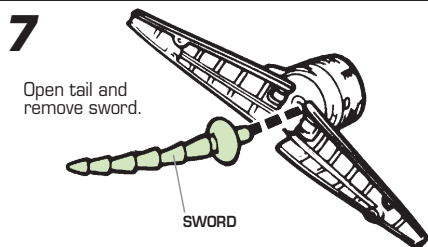

# TRANSFORMERS® BEAST WARS®

AGES 5+

81203/81147 Asst.

**NOTE:** Some parts are made to detach if excessive force is applied and are designed to be reattached if separation occurs. Adult supervision may be necessary for younger children.

Build  
**TRANS-MUTATE™**  
Includes part 4 of 6!  
(each figure/part sold separately.)

Collect all six Series 1  
BEAST WARS® 10th  
Anniversary Figures to  
build TRANS-MUTATE™!

**4**  
LEFT ARM

Some poses may require hand support.  
Product and colors may vary.