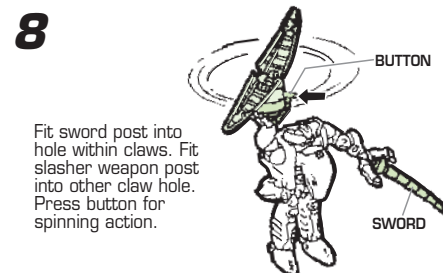

# TRANSFORMERS® BEAST WARS®

AGES 5+

81203/81147 Asst.

**NOTE:** Some parts are made to detach if excessive force is applied and are designed to be reattached if separation occurs. Adult supervision may be necessary for younger children.

Build  
**TRANS-MUTATE™**  
Includes part 4 of 6!  
(each figure/part sold separately.)

Collect all six Series 1  
BEAST WARS® 10th  
Anniversary Figures to  
build TRANS-MUTATE™!

**4**  
LEFT ARM

Some poses may require hand support.  
Product and colors may vary.