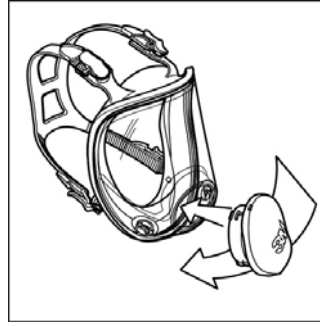

3M 6864/37000* Center Adapter Assembly

User Instructions

Important: Keep these *User Instructions* for reference

*37000 is a catalog number only. NIOSH approved as 3M™ Center Adapter 6864. See the 3M™ Full Facepiece 6000 *User Instructions* for approval label.

Fig. 1

Fig. 2

Fig. 3

The 3M™ Center Adapter Assembly 6864 consists of a center adapter base, cover, exhalation valve and adapter gasket. It is secured to the center port of the lens on the 3M™ Full Facepiece 6000 Series with a bayonet style twist lock connection and sealed with a gasket.

To remove the center adapter from the facepiece:

1. Remove the nose cup assembly by pulling away from center adapter base inside facepiece. (Fig. 1)
2. Grasp center adapter at cover and twist counter-clockwise 1/4 turn to disengage bayonet from facepiece lens.
3. Withdraw center adapter from lens center port.

To install center adapter assembly:

1. Align tabs on center adapter base with notches in center port of facepiece lens. (Fig. 2)
2. Slide adapter into lens port. (Fig. 3)
3. Grasp center adapter at cover and twist clockwise 1/4 turn to stop. Be certain center adapter gasket is properly in place and sealed and that the adapter assembly is fully engaged. (Fig. 3)
4. Replace nose cup assembly.