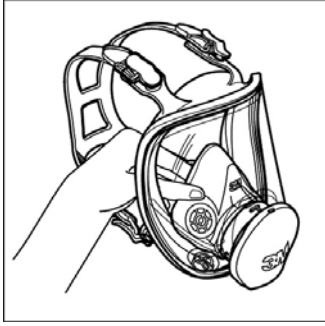

3M 6864/37000* Center Adapter Assembly

User Instructions

Important: Keep these *User Instructions* for reference

*37000 is a catalog number only. NIOSH approved as 3M™ Center Adapter 6864. See the 3M™ Full Facepiece 6000 *User Instructions* for approval label.

Fig. 1

Fig. 2

Fig. 3

The 3M™ Center Adapter Assembly 6864 consists of a center adapter base, cover, exhalation valve and adapter gasket. It is secured to the center port of the lens on the 3M™ Full Facepiece 6000 Series with a bayonet style twist lock connection and sealed with a gasket.

To remove the center adapter from the facepiece:

1. Remove the nose cup assembly by pulling away from center adapter base inside facepiece. (Fig. 1)
2. Grasp center adapter at cover and twist counter-clockwise 1/4 turn to disengage bayonet from facepiece lens.
3. Withdraw center adapter from lens center port.