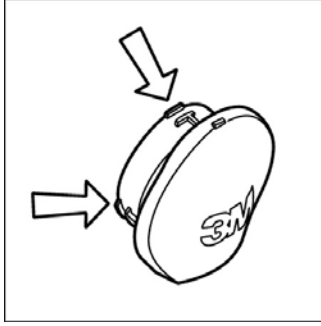

3M 6864/37000* Center Adapter Assembly

User Instructions

Important: Keep these *User Instructions* for reference

*37000 is a catalog number only. NIOSH approved as 3M™ Center Adapter 6864. See the 3M™ Full Facepiece 6000 *User Instructions* for approval label.

Fig. 1

Fig. 2

Fig. 3

The 3M™ Center Adapter Assembly 6864 consists of a center adapter base, cover, exhalation valve and adapter gasket. It is secured to the center port of the lens on the 3M™ Full Facepiece 6000 Series with a bayonet style twist lock connection and sealed with a gasket.

To remove the center adapter from the facepiece:

1. Remove the nose cup assembly by pulling away from center adapter base inside facepiece. (Fig. 1)
2. Grasp center adapter at cover and twist counter-clockwise 1/4 turn to disengage bayonet from facepiece lens.
3. Withdraw center adapter from lens center port.

To install center adapter assembly:

1. Align tabs on center adapter base with notches in center port of facepiece lens. (Fig. 2)
2. Slide adapter into lens port. (Fig. 3)
3. Grasp center adapter at cover and twist clockwise 1/4 turn to stop. Be certain center adapter gasket is properly in place and sealed and that the adapter assembly is fully engaged. (Fig. 3)
4. Replace nose cup assembly.