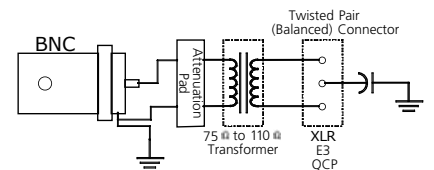

Balun Circuitry with Attenuation Pad

SPEC SHEET

www.adc.com • +1-952-938-8080 • 1-800-366-3891