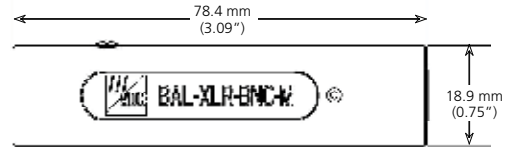

ENVIRONMENTAL

Tested to IEC68, MIL-STD-202

Ordering Information

Description	Catalog Number
Inline Baluns, Twisted Pair-Coax, 110 Ω – 75 Ω	
Inline Male XLR to BNC Balun	BAL-XLR-BNC-M
Inline Female XLR to BNC Balun	BAL-XLR-BNC-F
Inline Female XLR to BNC Balun with 10 dB Attenuation	BAL-XLR-1VBNC-F

10/06 • 103413AE Digital Audio Coax