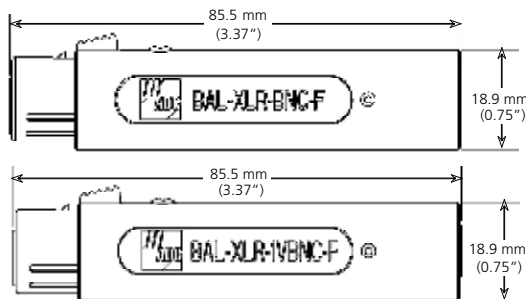

BNC to XLR
Inline Baluns

Specifications

ELECTRICAL

Operating Range:	.1-6 MHz
Maximum Voltage:	5 Vpp
Return Loss:	Better than 23 dB
Insertion Loss:	Better than .26 dB

MATERIAL

Precision machined brass bodies

ENVIRONMENTAL

Tested to IEC68, MIL-STD-202

Ordering Information

Description	Catalog Number
Inline Baluns, Twisted Pair-Coax, 110 Ω – 75 Ω	
Inline Male XLR to BNC Balun	BAL-XLR-BNC-M
Inline Female XLR to BNC Balun	BAL-XLR-BNC-F
Inline Female XLR to BNC Balun with 10 dB Attenuation	BAL-XLR-1VBNC-F