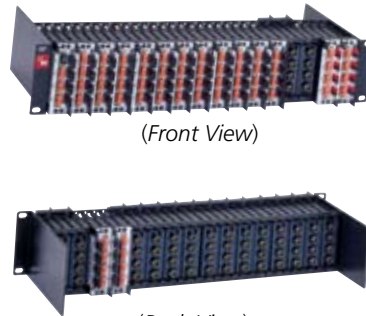

Digital Audio Coax Baluns Series

**Multi-Circuit
Digital Audio AES Balun**

**UniPatch System fully loaded with 16 AES
Baluns for 64 110-75 Ohm circuits**
(allows modules to be mounted either way)

**BNC to XLR
Inline Baluns**

ADC proudly offers a full series of precision Balun products: three XLR to BNC Inline Baluns; plus numerous Multi-Circuit Baluns that can be used in our UniPatch® system or in throwdown applications.

For over 50 years ADC has been the leader in audio and video patching products with unsurpassed quality, reliability and innovation. To complement its full line of connectors, ADC has introduced a series of 110 Ω to 75 Ω AES impedance matching Baluns. By converting balanced signal over twisted pair cable to unbalanced signal over coax, the Audio Coax Balun permits the extension of digital audio signal transmission distances.

Application

Connects, extends and lengthens digital audio cable runs by converting twisted pair to coax.

Series Features

- Signal distribution to use with video patch panels, routers and VDAs
- Permits longer cable runs over coax
- SMPTE 276M & AES3 Transmission Standards
- Capable of carrying 2 channels AES/EBU digital audio over coax

Digital Audio Coax Baluns Series

UniPatch® Multi-Circuit Balun/Audio Splitter

Features

- Digital Audio Impedance Matching
- Can be mounted in the standard UniPatch frame or used in a throwdown application
- Unique removable attenuation pad capability allows users to control individual circuit's voltage outputs
- Cost efficient splitting done passively without need for active equipment
- Uses E3 or QCP punchdown connectors
- Uses precision BNC connectors