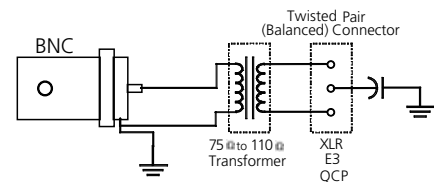

ADC proudly offers a full series of precision Balun products: three XLR to BNC Inline Baluns; plus numerous Multi-Circuit Baluns that can be used in our UniPatch® system or in throwdown applications.

For over 50 years ADC has been the leader in audio and video patching products with unsurpassed quality, reliability and innovation. To complement its full line of connectors, ADC has introduced a series of 110 Ω to 75 Ω AES impedance matching Baluns. By converting balanced signal over twisted pair cable to unbalanced signal over coax, the Audio Coax Balun permits the extension of digital audio signal transmission distances.

Application

Connects, extends and lengthens digital audio cable runs by converting twisted pair to coax.

Series Features

- Signal distribution to use with video patch panels, routers and VDAs
- Permits longer cable runs over coax
- SMPTE 276M & AES3 Transmission Standards
- Capable of carrying 2 channels AES/EBU digital audio over coax