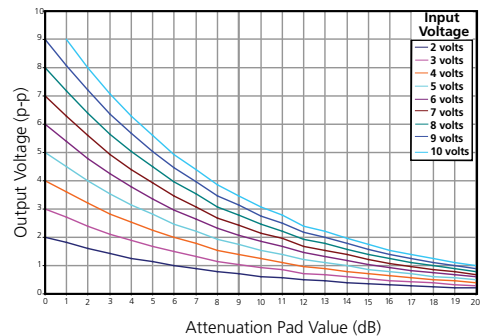

ENVIRONMENTAL

Tested to IEC68, MIL-STD-202

Pad any of 4 circuits from 0-20 dB with removable attenuation pad values

Ordering Information

Description	Catalog Number
UniPatch Multi-Circuit Balun, AES Audio to Coax, 110 Ω – 75 Ω	
UniPatch E3 to BNC 4-Circuit Balun	AM-411075-E3
UniPatch QCP MKII to BNC 4-Circuit Balun	AM-411075-MKII