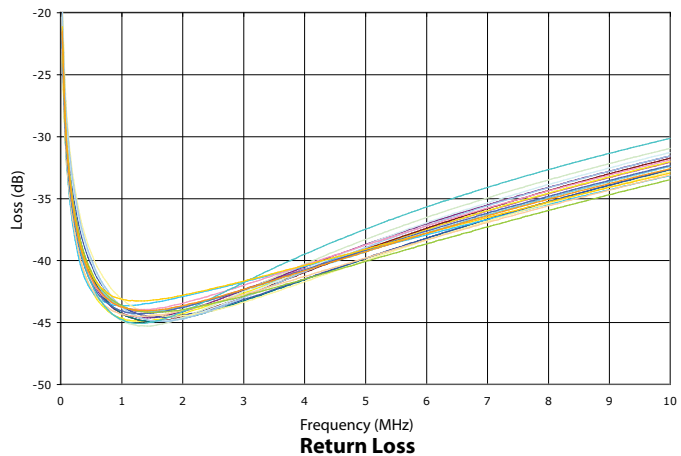

**Multi-Circuit
Front Facing Balun**

Specifications

ELECTRICAL

Operating Range:	.1-6 MHz
Return Loss:	Better than 28.5 dB
Insertion Loss:	Better than .14 dB

ENVIRONMENTAL

Tested to IEC68, MIL-STD-202

SPEC SHEET