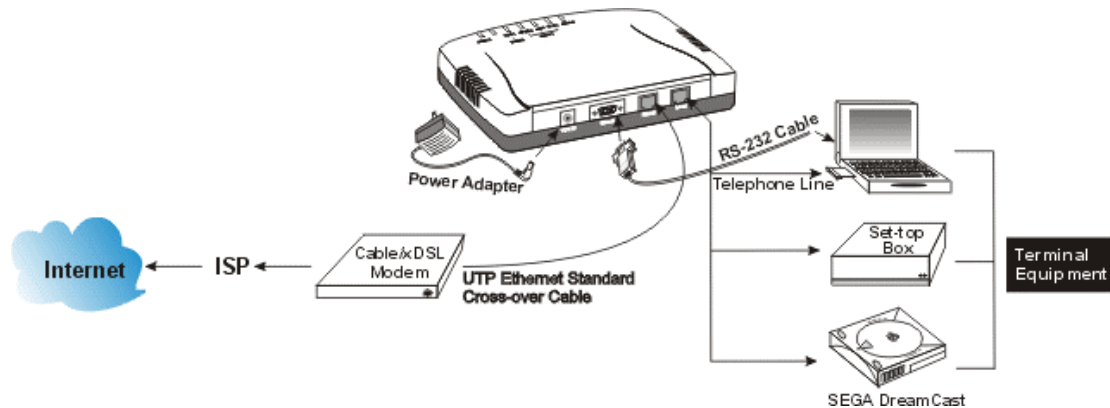

CR2000

Modem-to-Broadband Bridge

GENERAL

The Modem-to-Broadband Bridge is designed to act as a bridge converter for client terminals equipped with only modem interface to connect to broadband Ethernet; it's especially for those devices, like Set-top Box, SEGA DreamCast, with modem interface for communication. The built-in virtual ISP server enables users to connect to Internet without changing any settings or operational convention. With this product, you can convert Modem connection to Broadband connection very easily.

Features

- Plug & Play.
- Compatible with SEGA DreamCast and most popular Set-Top-Boxes.
- Accept both Tone/Pulse dial.
- Explicit LED indication for Internet connection.
- DHCP client to obtain global IP address automatically.
- Easy setup through network, or Console.
- Support Windows 95/98/NT/2000, and Mac.
- Flash memory for firmware upgrade

Modem

RJ-11 connector for built-in V.90 56K Modem.

Console

DB-9 female connector for device setup and firmware upgrade.

LED Indicators

Power, Off-Hook, DCD, Activity, Reserved, LAN Link/Act, IP, Error.

Electronic Specifications

Input Power 5V DC @2.4A

Agency and Regulatory:

FCC part 15 Class B, VCCI, CE, FCC part 68

Physical Dimension:

160 x 105.4 x 27 mm³ (L x W x H)

Weight: 218g

Operating Temperature: 0° to 50°

Operating Humidity: 0-90% non-condensing