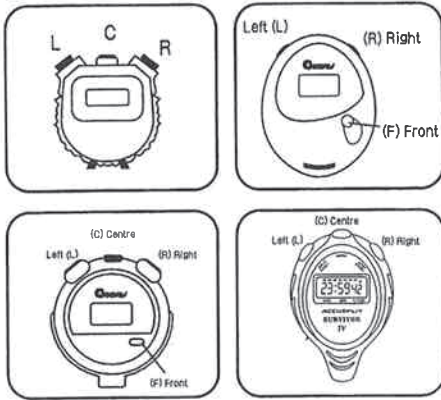

SURVIVOR™ ACCUSPLIT®

STOPWATCH

STOPWATCH OPERATIONS

Press C until at Stopwatch display. If necessary, Press R-Stop & L-Reset to 0.

Event	Split	1-2 Finish
R-Start	R-Start	R-Start
R-Stop	L-Split	L-Stop #1
(Repeat R,R	L-Release	R-Stop #2
time-in/ time-out)	(Repeat L,L	(See #1 time)
L-Reset	each Split)	L-Release
	R-Stop	(See #2 time)
	L-Reset	L-Reset