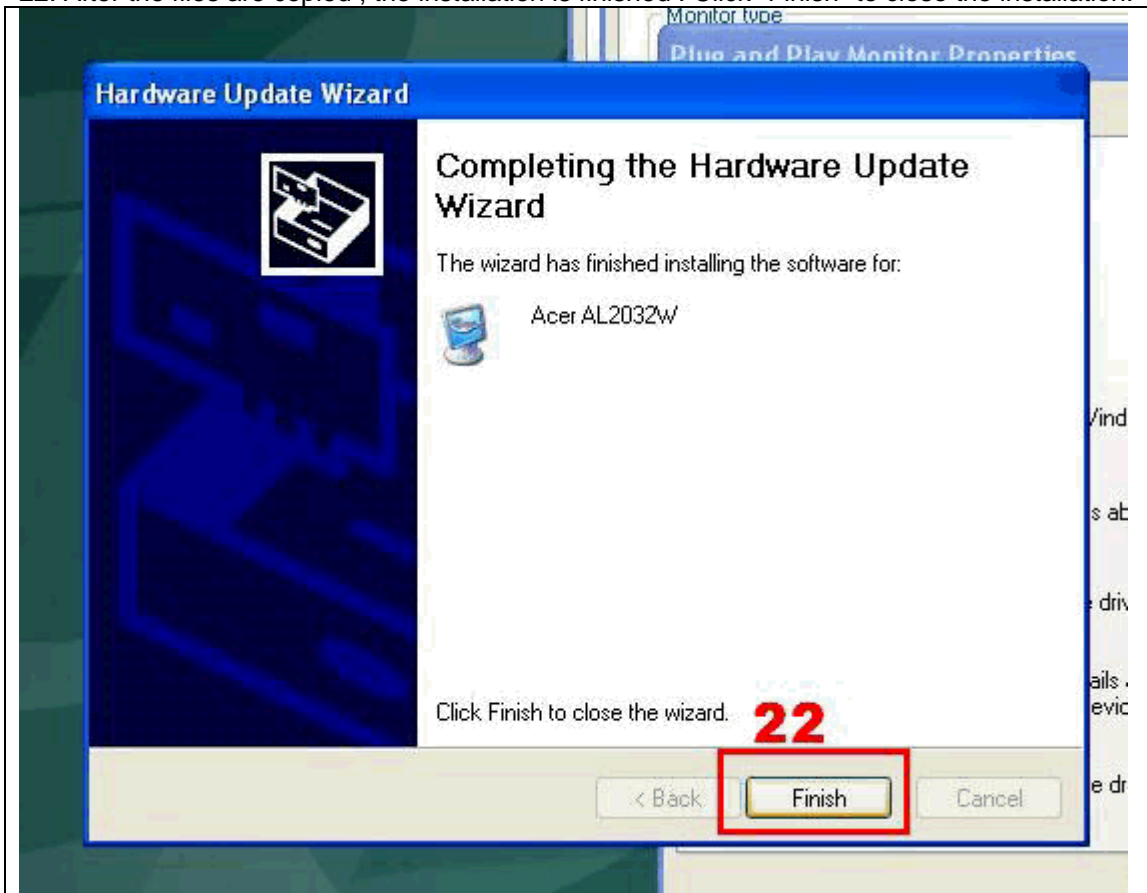

22. After the files are copied, the installation is finished. Click "Finish" to close the installation.