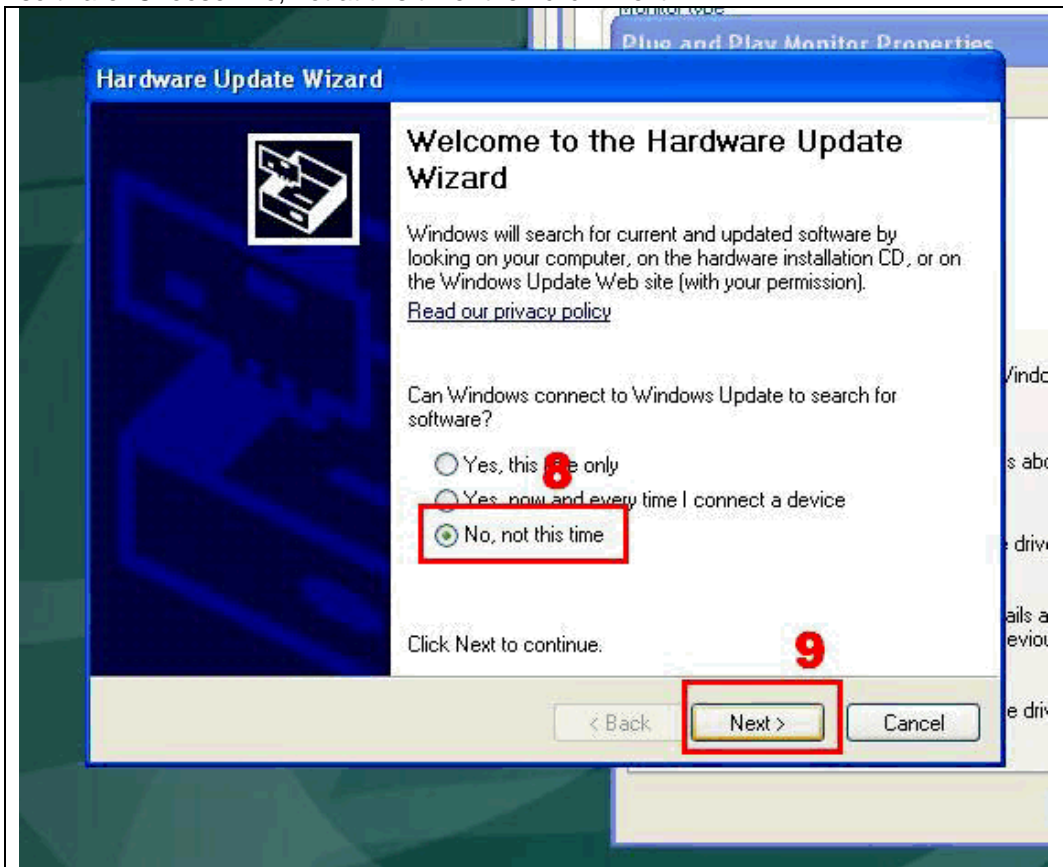

1. Click mouse right button and chose "Properties"

2/3. In Display Properties, choose Settings first - you can see the monitor is detected as a Plug and Play Monitor. Click "Advanced" to go to next step.

4/5. Click "Monitor" and check the "Properties"

6/7. Click "Driver" then "Update Driver..."

8/9. Hardware Update Wizard will pop up and ask you if windows can connect to Windows Update to search for software. Choose "No, not at this time" then click "Next>"