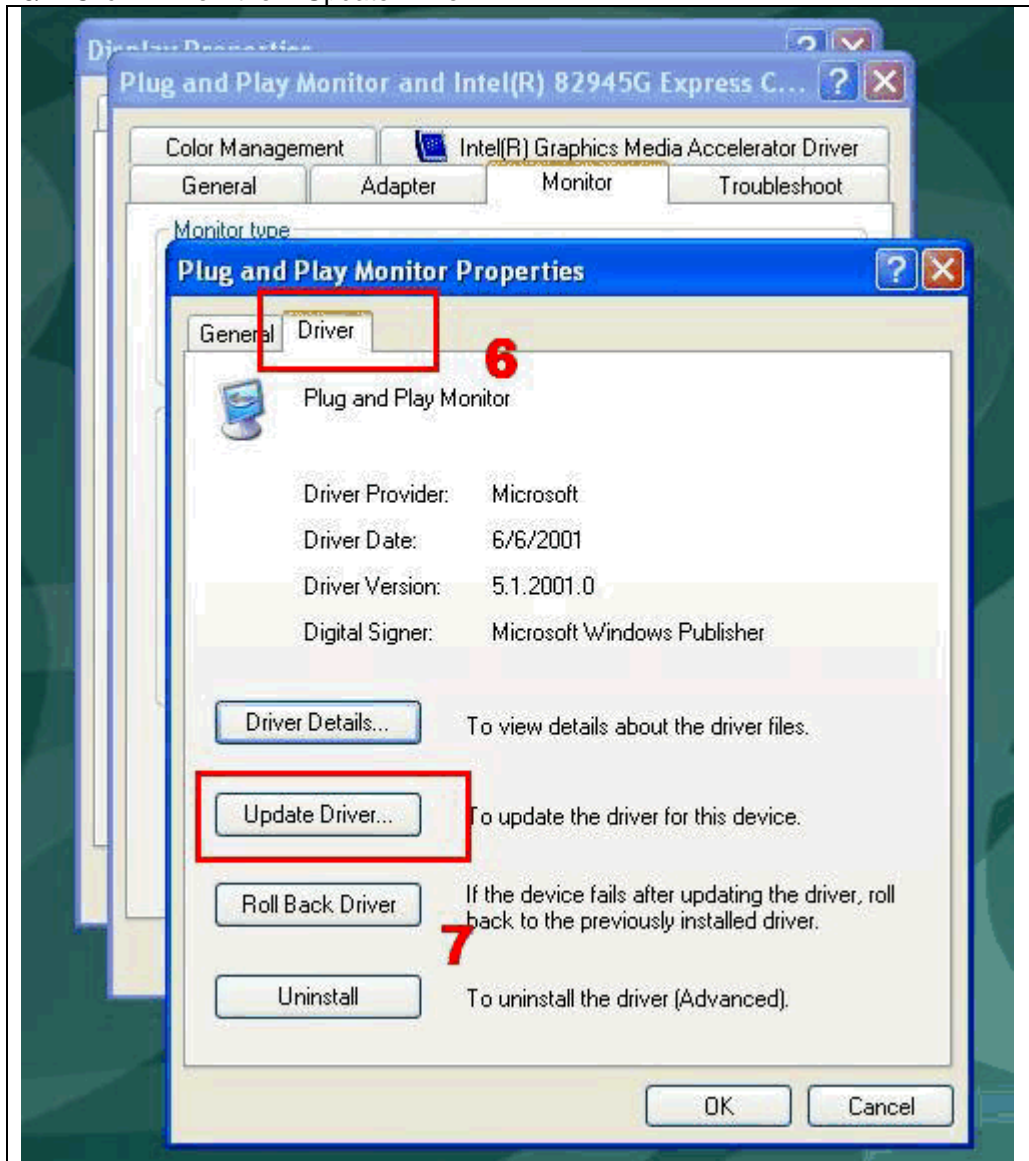

1. Click mouse right button and chose "Properties"

2/3. In Display Properties, choose Settings first - you can see the monitor is detected as a Plug and Play Monitor. Click "Advanced" to go to next step.

4/5. Click "Monitor" and check the "Properties"

6/7. Click "Driver" then "Update Driver..."

8/9. Hardware Update Wizard will pop up and ask you if windows can connect to Windows Update to search for software. Choose "No, not at this time" then click "Next>"