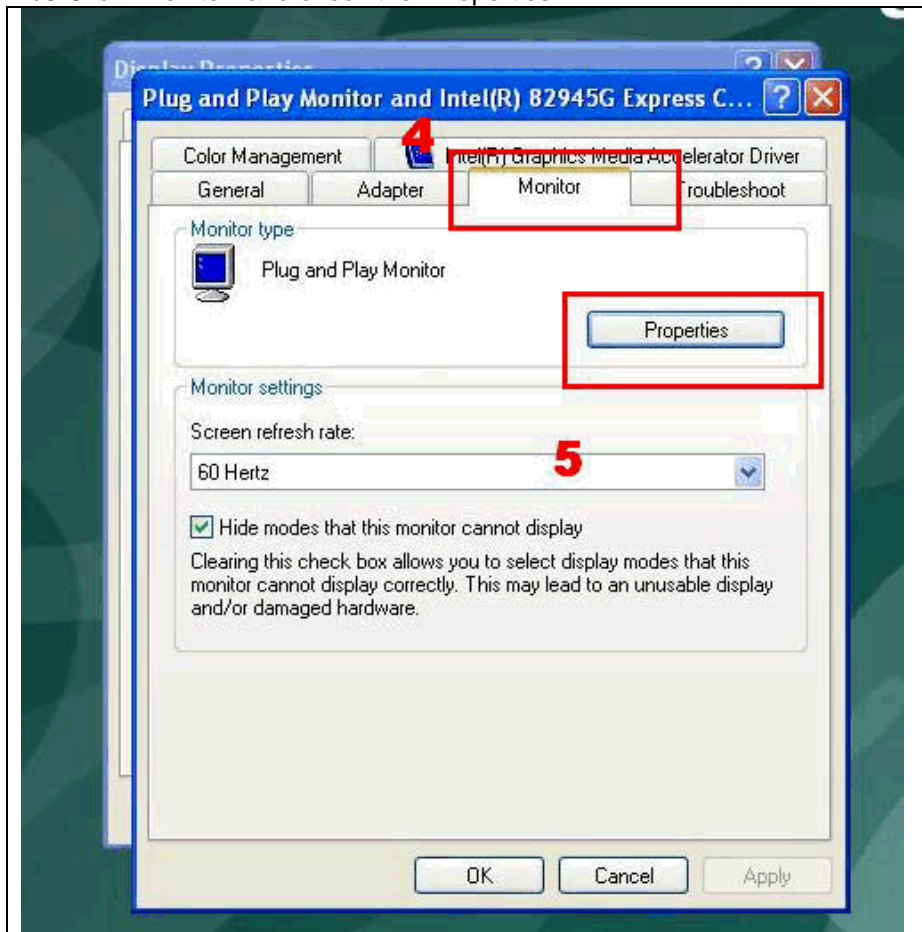

4/5. Click "Monitor" and check the "Properties"