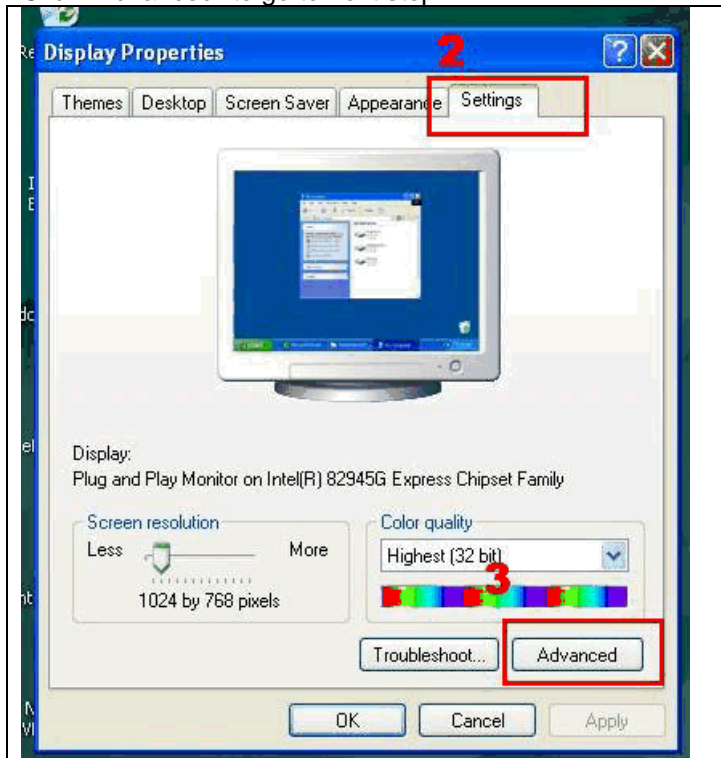

1. Click mouse right button and chose "Properties"

2/3. In Display Properties, choose Settings first - you can see the monitor is detected as a Plug and Play Monitor. Click "Advanced" to go to next step.