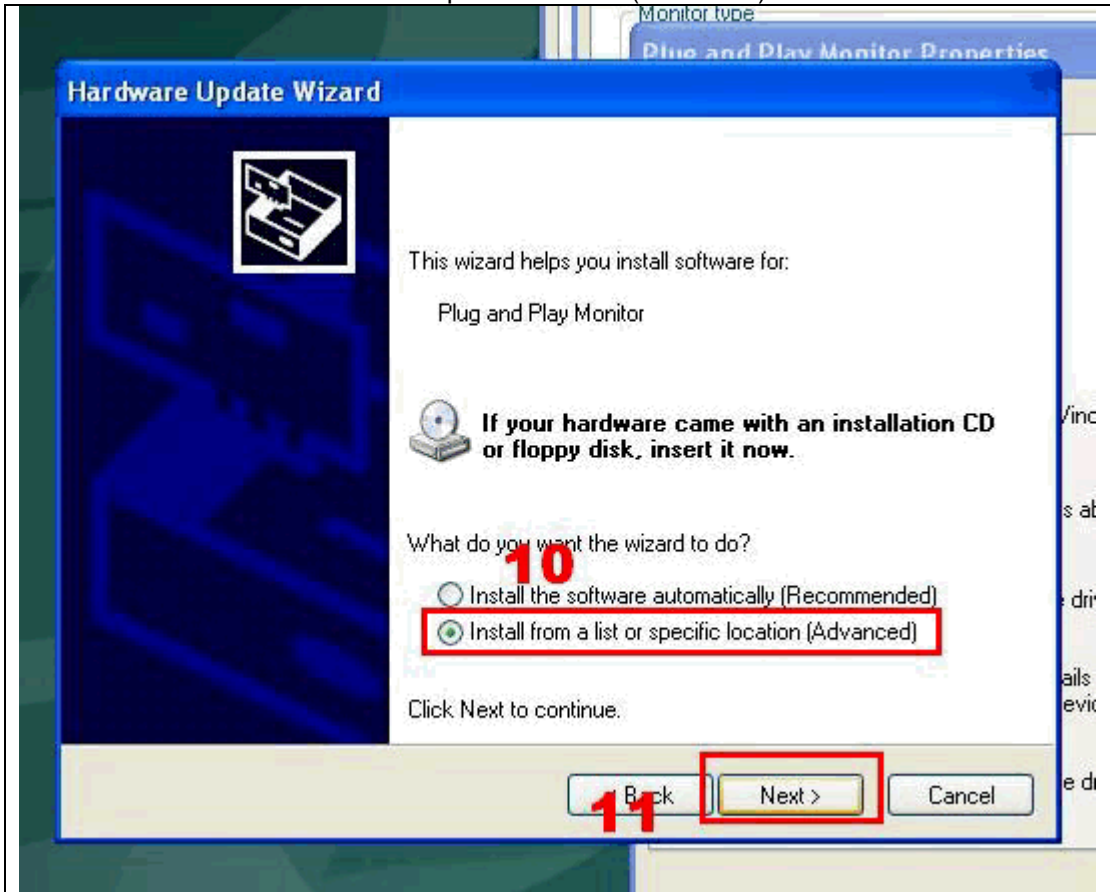

10/11. Choose "Install from a list or specific location (Advanced)" and click "Next>"