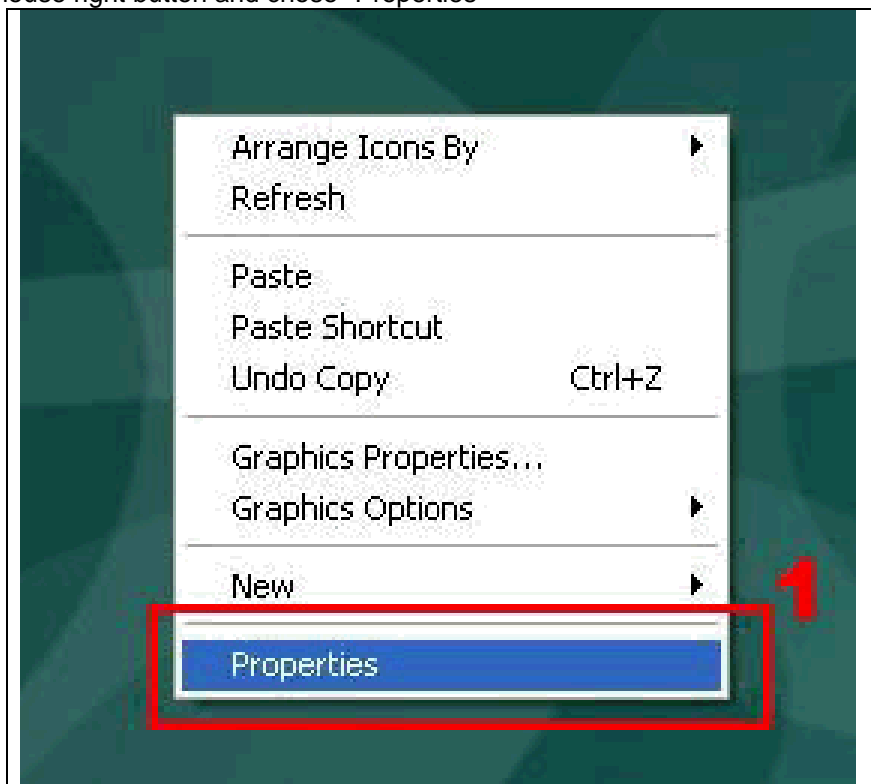

Installation Instructions for the Acer Monitor Drivers that are not Digitally Signed

In the event that the driver you have downloaded from the Acer web site is not digitally signed, please follow the steps below. Note: these instructions are for the AL2032 driver and will be similar for any non-digitally signed driver.

1. Click mouse right button and chose "Properties"