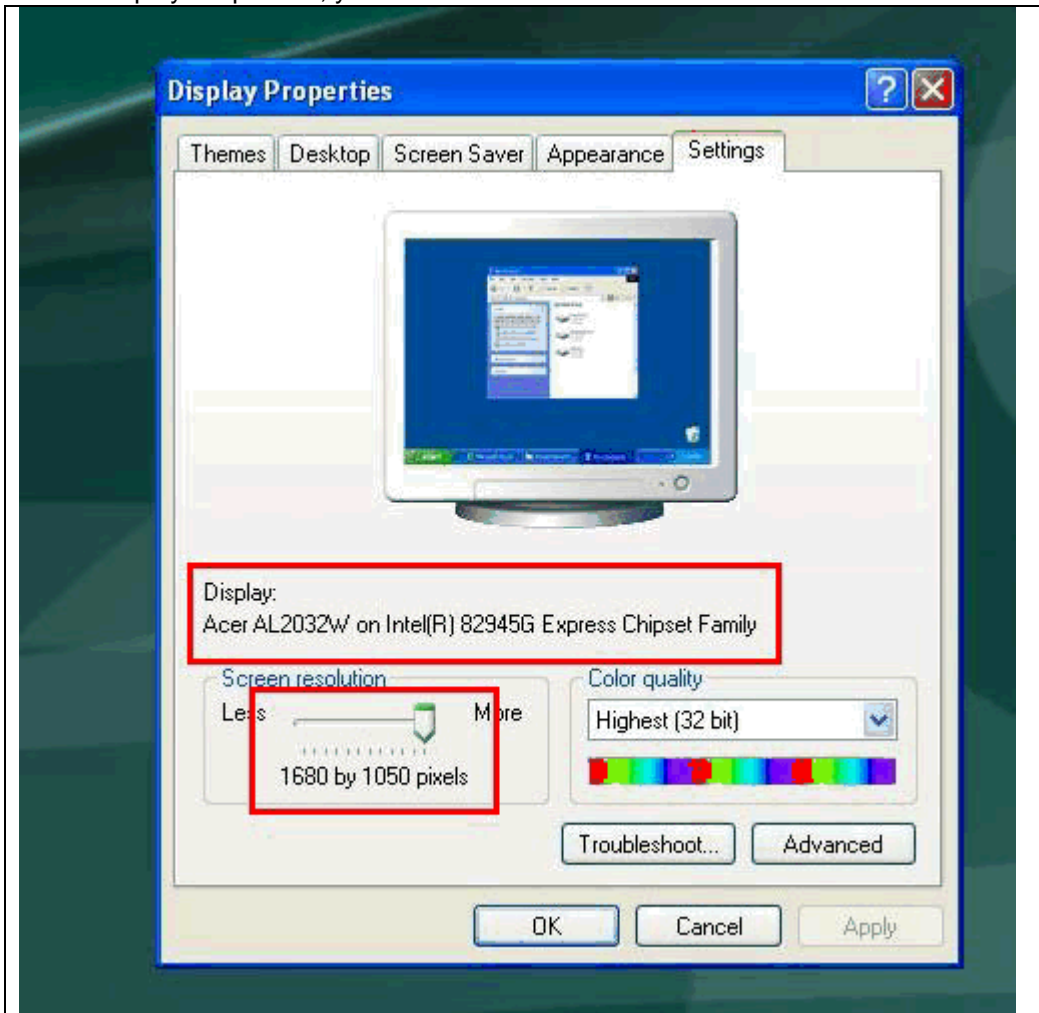

23. In Display Properties , you can see AL2032W is installed and 1680x1050 resolution is selected.