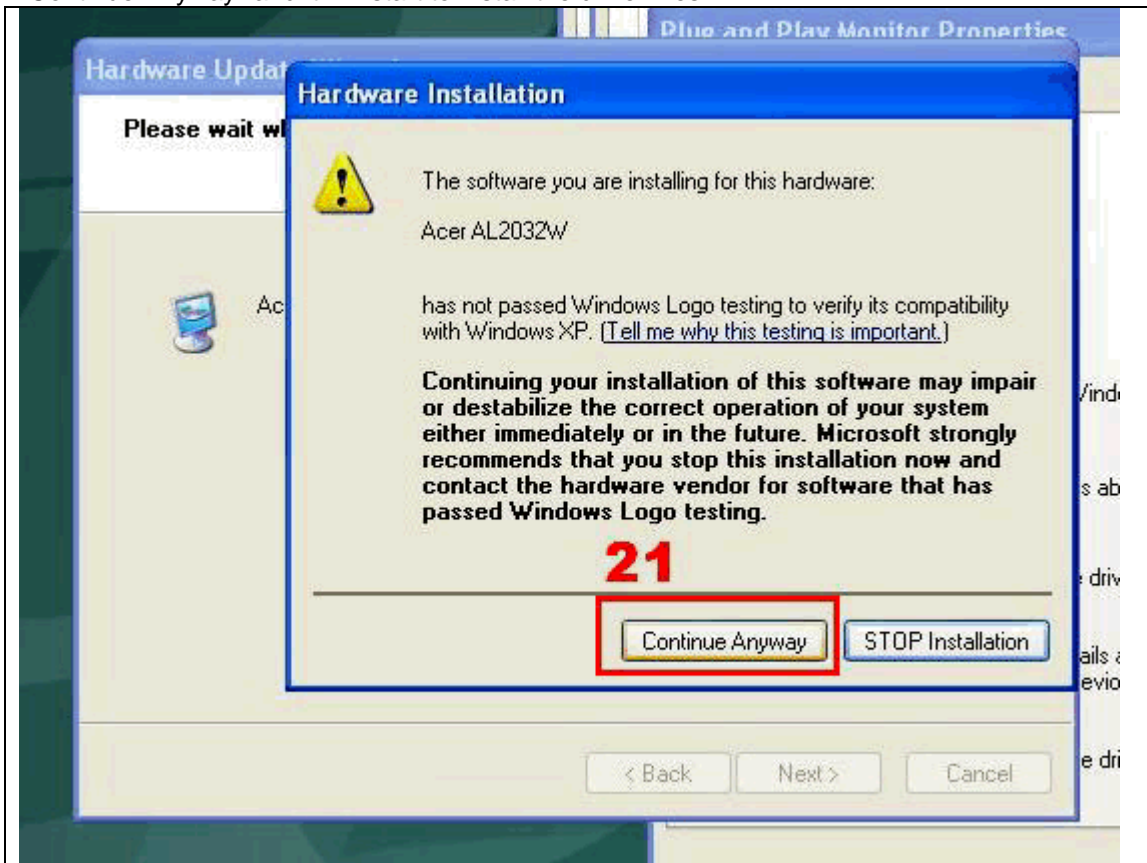

21. During the installation, the system will warn you that this driver has not passed Windows Logo testing. Click "Continue Anyway" and it will start to install the driver files.