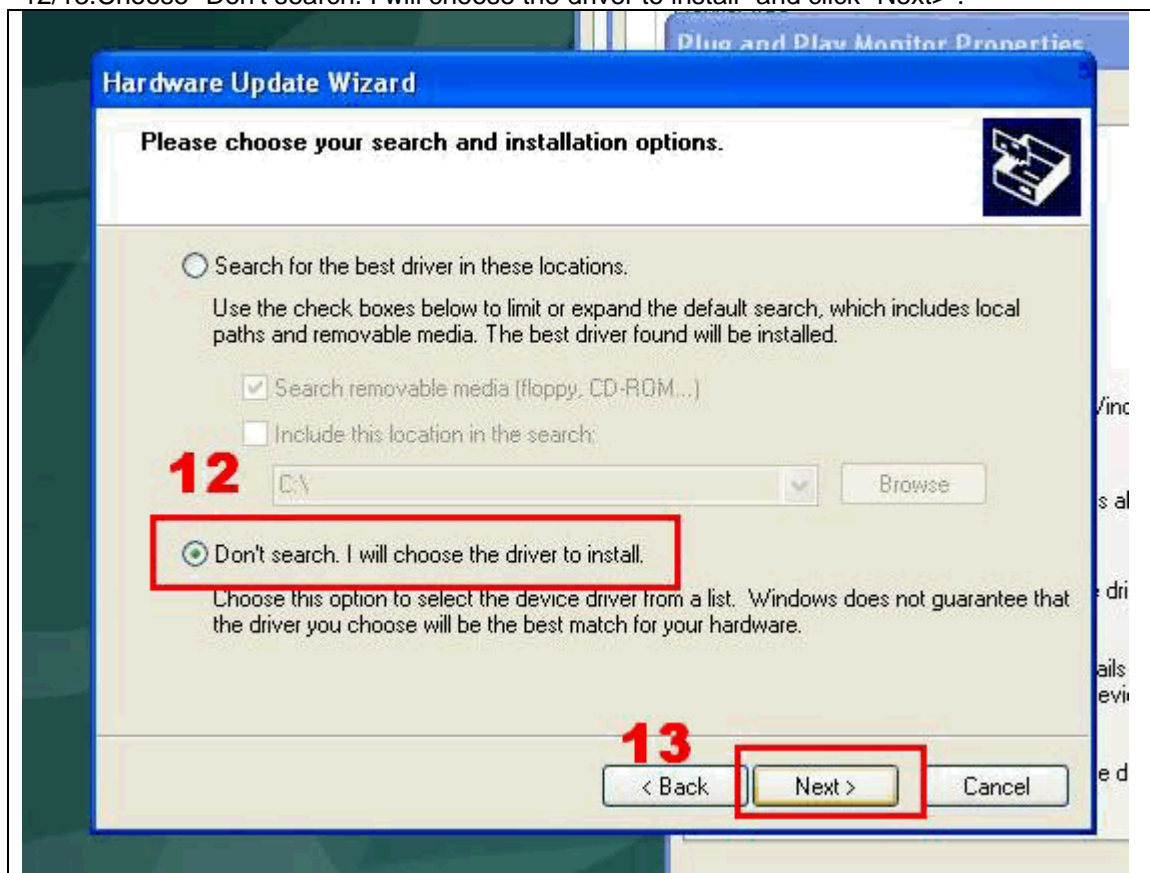

12/13. Choose "Don't search. I will choose the driver to install" and click "Next>".