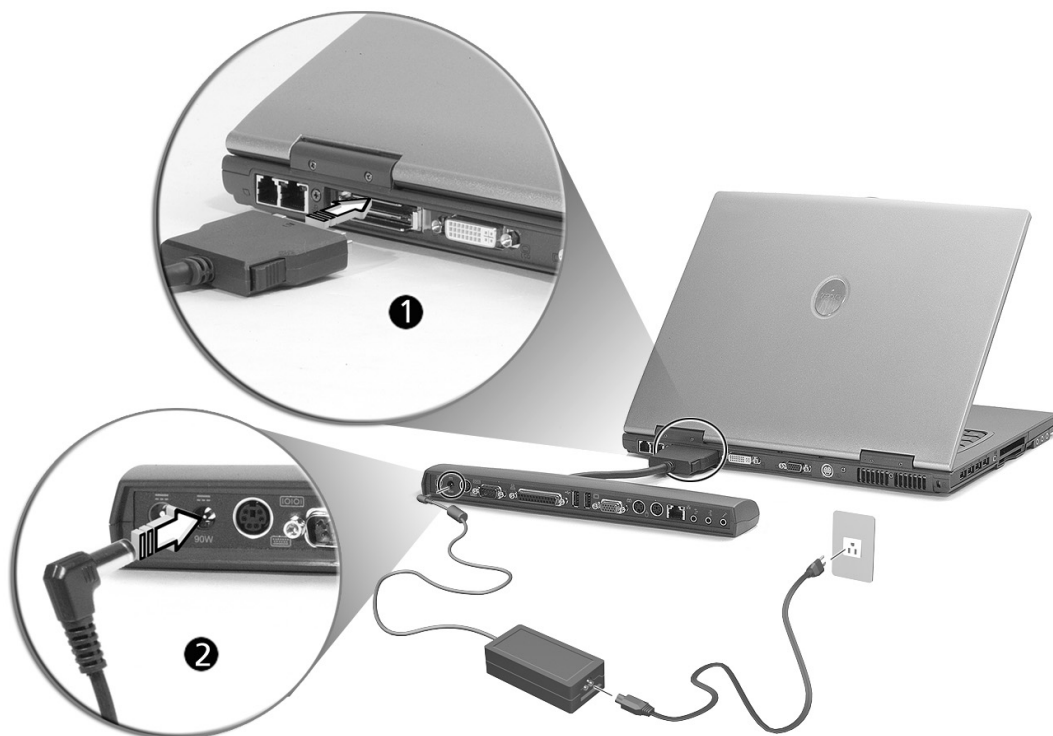

## For TravelMate 5000

Follow these steps to connect Acer EasyPort:

- 1 Remove the cap from the orange power jack on the back of the EasyPort, next to the connector cable.
- 2 Insert the cap into the 90W DC-in jack on the front of the EasyPort.
- 3 Plug the EasyPort power cord into the orange power jack on the back of the EasyPort.
- 4 Connect the EasyPort power cord (1) and cable to the computer (2).
- 5 Plug the power adapter that came with your notebook into the 135W DC-in jack (3) on the EasyPort.

**Warning:** When you plug in the power adapter, please make sure you use the right port. using the wrong port will cause serious damage

**Note:**

- 1.The LAN port on Acer EasyPort III supports 10/100Mbps Fast Ethernet. When connected, the Giga LAN on TravelMate 5000 will be disabled. Acer EasyPort III will also disable the system VGA and S-Video ports when connected.
- 2.The Acer EasyPort III supports USB 2.0 on all computer models manufactured after 2003 except for TravelMate 360/420/540/650/660 models.

## For TravelMate 6000/8000 and other models

Follow these steps to connect Acer Easyport

- 1 Connect the cable to the computer (1).
- 2 Plug the power adapter that came with your notebook into the 90W DC-in jack (2) on the EasyPort.

**Warning:** When you plug in the power adapter, please make sure you use the right port. Using the wrong port will cause serious damages

**Note:**

- 1.The LAN port on Acer EasyPort III supports 10/100Mbps Fast Ethernet. When connected, the Giga LAN on TravelMate 6000/8000 will decrease to 10/100Mbps. Acer EasyPort III will also disable the system VGA port when connected.
- 2.The Acer EasyPort III supports USB 2.0 on all computer models manufactured after 2003 except for TravelMate 360/420/540/650/660 models.