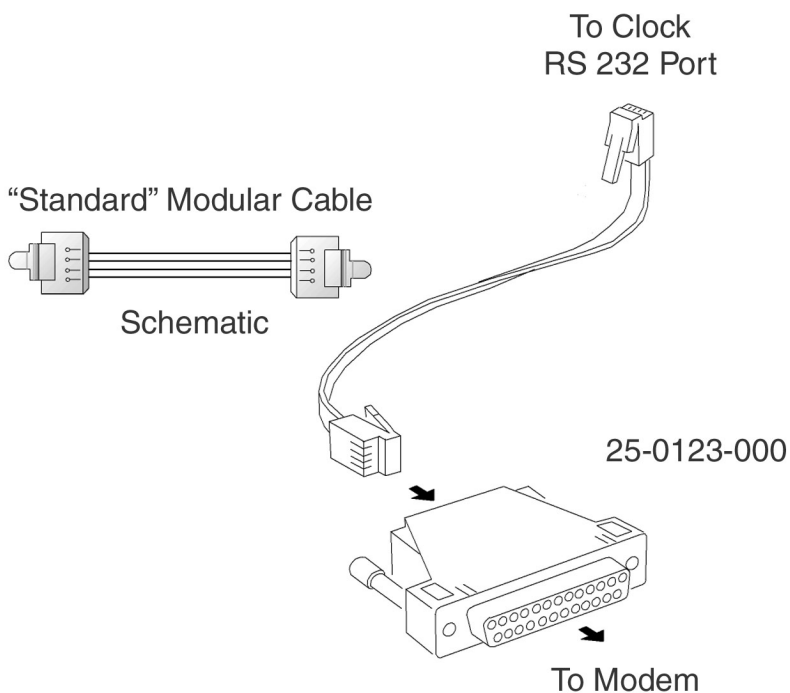

Remote 232 External Modem

RS 232/External Modem Wiring

NOTE: Use a standard cable between adapter and the Acroprint Data Collection Terminal RS 232 port.

25-0123-000

Free Manuals Download Website

<http://myh66.com>