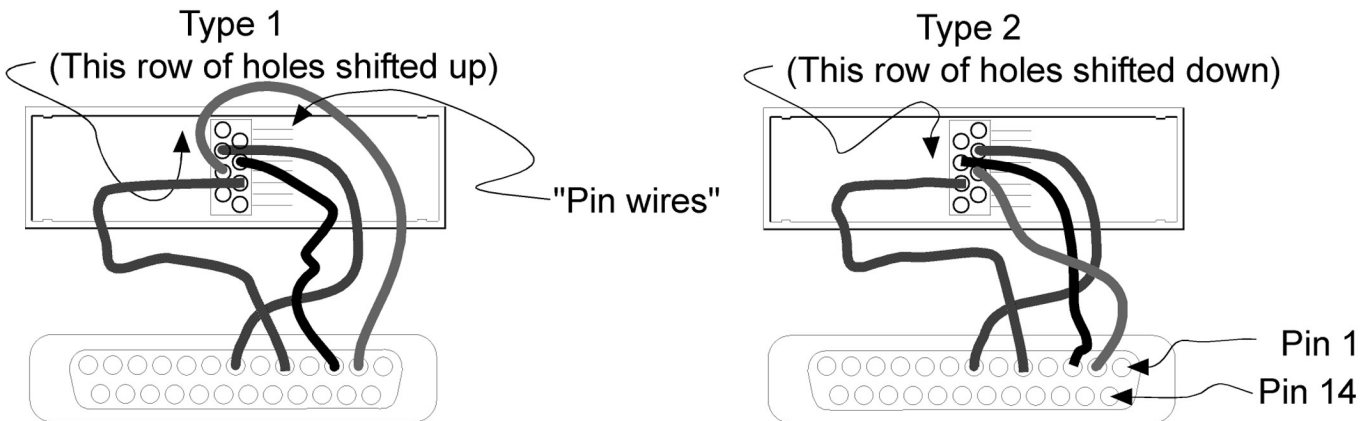

Remote 232 External Modem

RS 232/External Modem Wiring

NOTE: Use a standard cable between adapter and the Acroprint Data Collection Terminal RS 232 port.

25-0123-000

Free Manuals Download Website

<http://myh66.com>