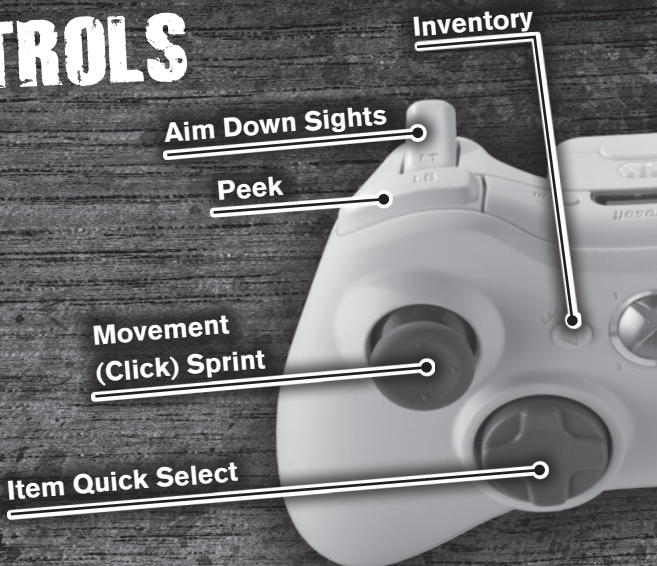

! WARNING Before playing this game, read the Xbox 360® console, Xbox 360 Kinect® Sensor, and accessory manuals for important safety and health information. www.xbox.com/support.

Important Health Warning: Photosensitive Seizures

A very small percentage of people may experience a seizure when exposed to certain visual images, including flashing lights or patterns that may appear in video games. Even people with no history of seizures or epilepsy may have an undiagnosed condition that can cause "photosensitive epileptic seizures" while watching video games. Symptoms can include light-headedness, altered vision, eye or face twitching, jerking or shaking of arms or legs, disorientation, confusion, momentary loss of awareness, and loss of consciousness or convulsions that can lead to injury from falling down or striking nearby objects. **Immediately stop playing and consult a doctor if you experience any of these symptoms.** Parents, watch for or ask children about these symptoms— children and teenagers are more likely to experience these seizures. The risk may be reduced by being farther from the screen; using a smaller screen; playing in a well-lit room, and not playing when drowsy or fatigued. If you or any relatives have a history of seizures or epilepsy, consult a doctor before playing.

CONTROLS