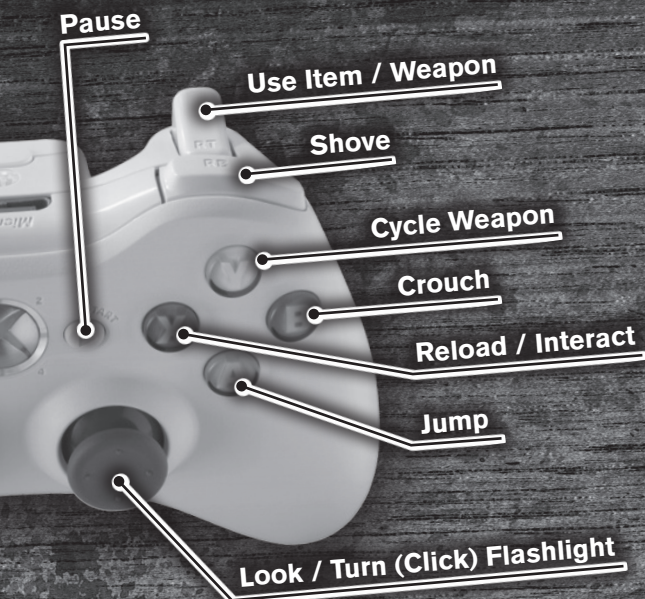

# MAIN MENU

From this menu, you can begin a New Game, or Continue an existing game of The Walking Dead: Survival Instinct. You can also access the Options and Extras menus from this menu.

**Continue** – Select this option to resume your current progress.

**New Game** – Select this option to start a New Game.

**Options** – From this menu, you can adjust the controller layout and audio/video settings.

**Extras** – Select this to view extras, or to view the credits.

# IN-GAME DISPLAY

- 1. Crosshairs** – Reticle used for aiming.
- 2. Condition Gauge** – This indicates what condition the player's character is in.
- 3. Compass** – Indicates the direction of the current objective.
- 4. Ammo Counter** – Indicates how much ammunition is remaining for the current weapon.