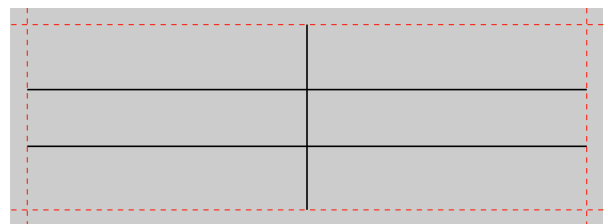

Labels for Aastra 55i (A4 grey)

Note: Do not scale - print labels 1:1 (page adjustment for printing: none)