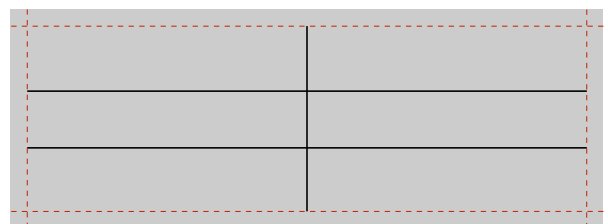

Labels for Aastra 55i (A4 grey)

Note: Do not scale - print labels 1:1 (page adjustment for printing: none)