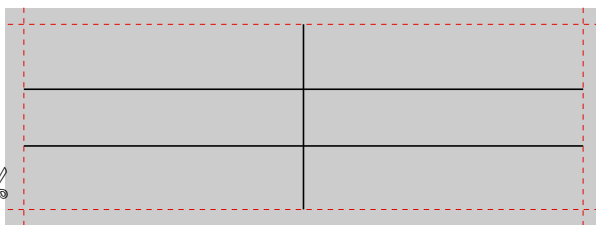

Labels for Aastra 55i (Letter grey)

Note: Do not scale - print labels 1:1 (page adjustment for printing: none)