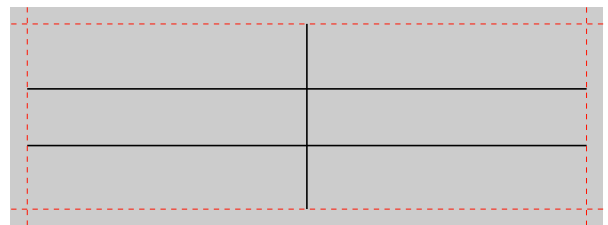

Labels for Aastra 55i (Letter grey)

Note: Do not scale - print labels 1:1 (page adjustment for printing: none)