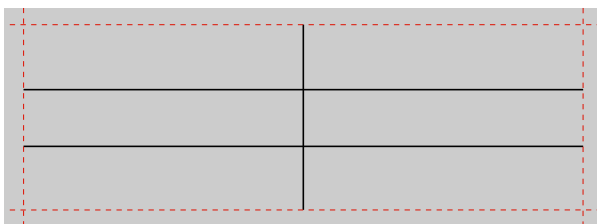

Labels for Aastra 55i (A4 grey)

Note: Do not scale - print labels 1:1 (page adjustment for printing: none)