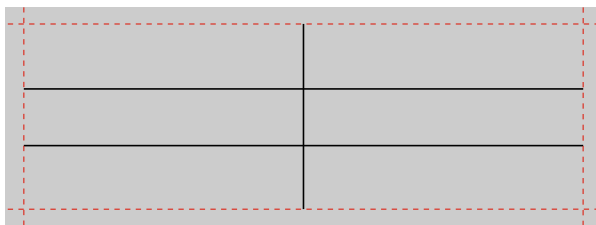

Labels for Aastra 55i (Letter grey)

Note: Do not scale - print labels 1:1 (page adjustment for printing: none)