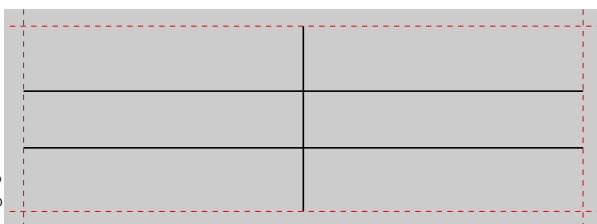

Labels for Aastra 55i (A4 grey)

Note: Do not scale - print labels 1:1 (page adjustment for printing: none)