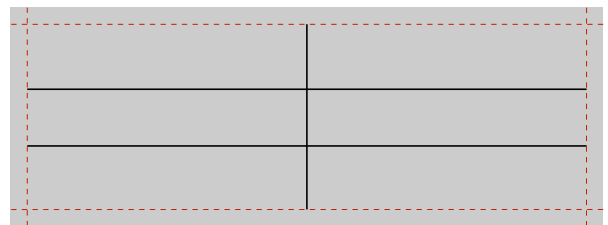

Labels for Aastra 55i (Letter grey)

Note: Do not scale - print labels 1:1 (page adjustment for printing: none)