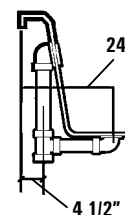

\*Available without fast-fill waterfall spout.

Rough-In Plumbing Measurements

### GENERAL SPECIFICATIONS:

|                     |                            |
|---------------------|----------------------------|
| Tub Size            | 82" x 48" x 33"            |
|                     | 208 cm x 122 cm x 84 cm    |
| Bathing Well        | Lounge 1 seat: 19" wide    |
|                     | Lounge 1: 43 1/2" long     |
|                     | Lounge 2 seat: 19" wide    |
|                     | Lounge 2: 43 1/2" long     |
|                     | 32" wide                   |
|                     | 24" interior depth         |
| Maximum Water Depth | 20"                        |
| Shipping Weight     | 740 lbs. / 336 kg          |
| Tub Weight Filled   | 1473 lbs. / 670 kg         |
| Weight w/Equipment  | 311 lbs. / 141 kg          |
| Gallons to Overflow | 140 gal. / 529 L           |
| Gallons to Operate  | 1 bather: 116 gal. / 438 L |
|                     | 2 bathers: 92 gal. / 348 L |

### ELECTRICAL SPECIFICATIONS:

**Electronic Control Package:**  
230V; 50 AMP w/ GFCI; 4-Wire w/ Dedicated Neutral

*This unit is not recommended for shower installations.*

This unit has a 3/4" male waterfall fill spout connection.