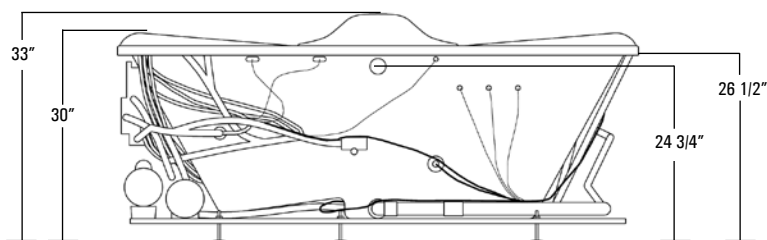

\*Available without fast-fill waterfall spout.

Rough-In Plumbing Measurements

### GENERAL SPECIFICATIONS:

|                     |                            |
|---------------------|----------------------------|
| Tub Size            | 82" x 48" x 33"            |
|                     | 208 cm x 122 cm x 84 cm    |
| Bathing Well        | Lounge 1 seat: 19" wide    |
|                     | Lounge 1: 43 1/2" long     |
|                     | Lounge 2 seat: 19" wide    |
|                     | Lounge 2: 43 1/2" long     |
|                     | 32" wide                   |
|                     | 24" interior depth         |
| Maximum Water Depth | 20"                        |
| Shipping Weight     | 740 lbs. / 336 kg          |
| Tub Weight Filled   | 1473 lbs. / 670 kg         |
| Weight w/Equipment  | 311 lbs. / 141 kg          |
| Gallons to Overflow | 140 gal. / 529 L           |
| Gallons to Operate  | 1 bather: 116 gal. / 438 L |
|                     | 2 bathers: 92 gal. / 348 L |