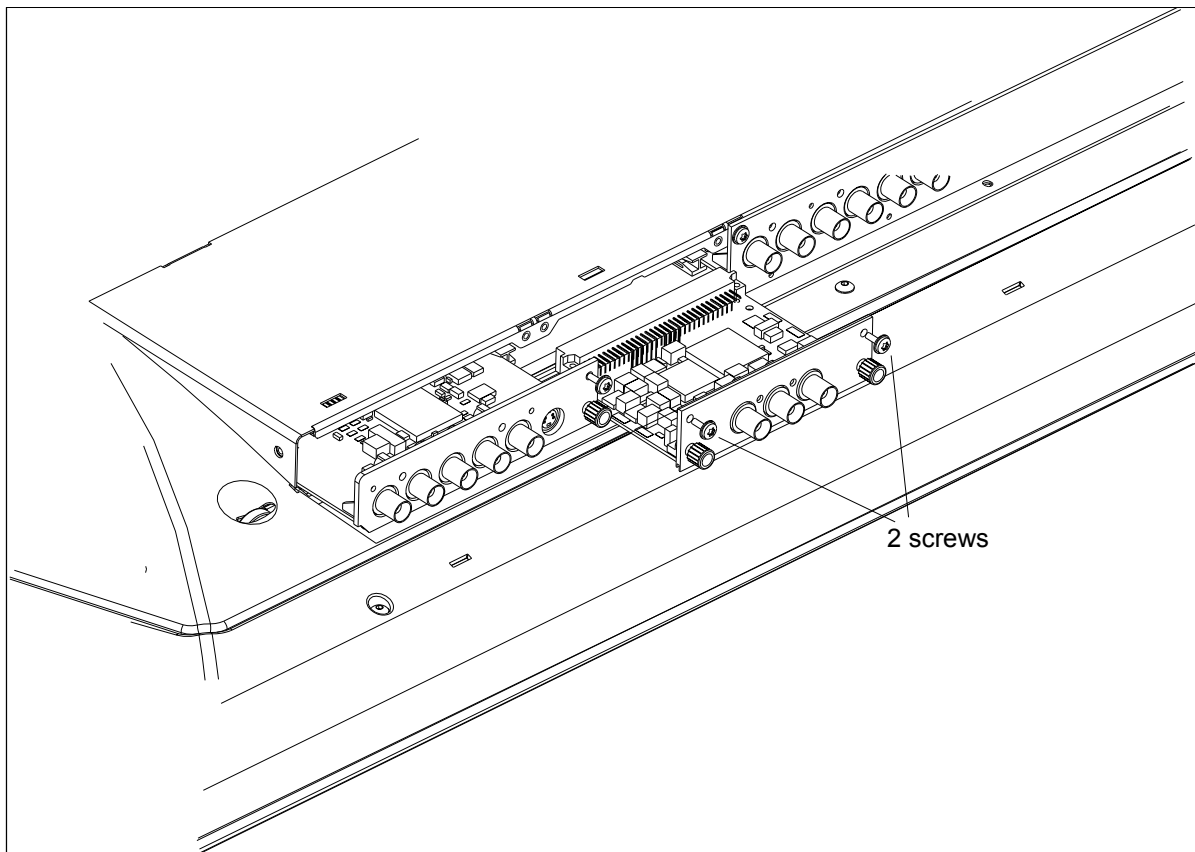

1.1 Removing the actual module or dummy

How to remove

1. Turn out both fixing screws holding the actual installed module or the dummy cover. (image 1-1)
2. Slide out the actual installed module or take away the dummy cover.

Image 1-1

1.2 Inserting a new module

How to insert

1. Slide the module into the slot. Insure the module is seated correctly in the guide grooves.
2. Press on both handles of the input module until the module plug seats in the connector of the Solaris LC40.
3. Secure the input module by turning in both removed screws.
4. Reconnect to the wall outlet and start up the Solaris LC40.

1.3 Specifications overview

Specifications

Image 1-2
HD-SDI input module

SDI/HD-SDI input 1: BNC

SDI/HD-SDI input 2: BNC

Auto input detection between input 1 and input 2

SDI/HD-SDI output : BNC (= loop through)