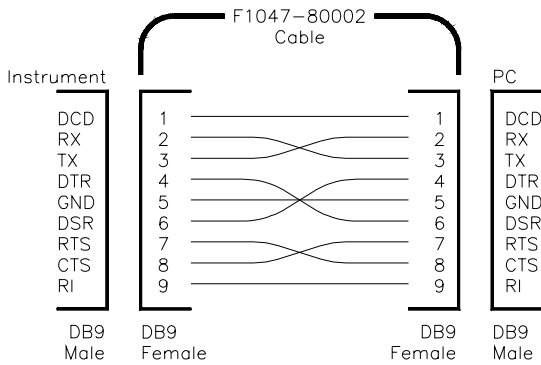

Products Tested The following Agilent instruments have been tested to operate properly with a PC, printer, and modem using the cable and adapter kits.

- 33120A Function Generator/Arbitrary Waveform Generator
- 34401A Multimeter
- 53131A Universal Counter

Cable and Adapter Pin Diagrams The following diagrams show the pin connections for the Null Modem cable (part number F1047-80002) with each of the adapters.

9-Pin F to
9-Pin F Cable