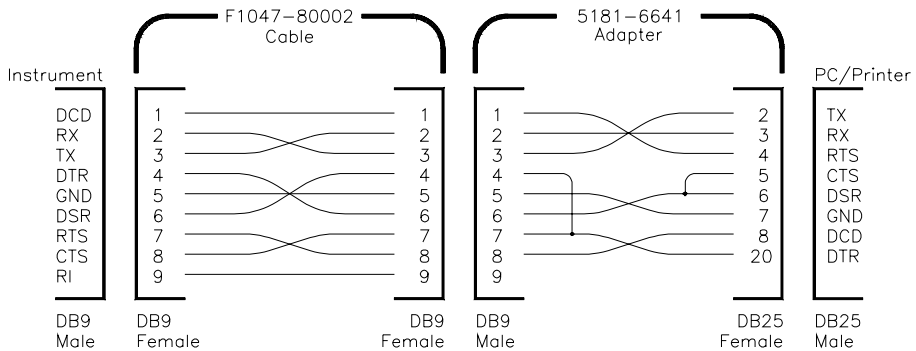

Agilent 34398A RS-232 Cable Kit

Agilent 34399A RS-232 Adapter Kit

Agilent 34398A RS-232 Cable Kit Contains a 9-pin female to 9-pin female Null Modem (printer) cable and one adapter. Use the cable and adapter to connect Agilent instruments with 9-pin male RS-232 connectors to most PCs or printers. The cable kit contains:

- Adapter, 9-pin M to 25-pin F (straight through), for PCs and printers, Agilent Part Number 5181-6641.
- Adapter, 9-pin M to 25-pin M (straight through), PCs and printers, Agilent Part Number 5181-6640.
- Adapter, 9-pin M to 25-pin M, converts Null modem cable to Modem cable, Agilent Part Number 5181-6642.
- Adapter, 9-pin M to 9-pin M, converts Null modem cable to Modem cable, Agilent Part Number 5181-6639.
- This *Reference Guide*, Agilent Part Number 34398-90001.

Products Tested The following Agilent instruments have been tested to operate properly with a PC, printer, and modem using the cable and adapter kits.

- 33120A Function Generator/Arbitrary Waveform Generator
- 34401A Multimeter
- 53131A Universal Counter

Cable and Adapter Pin Diagrams The following diagrams show the pin connections for the Null Modem cable (part number F1047-80002) with each of the adapters.

9-Pin F to
9-Pin F Cable

Cable With
25-Pin F Adapter