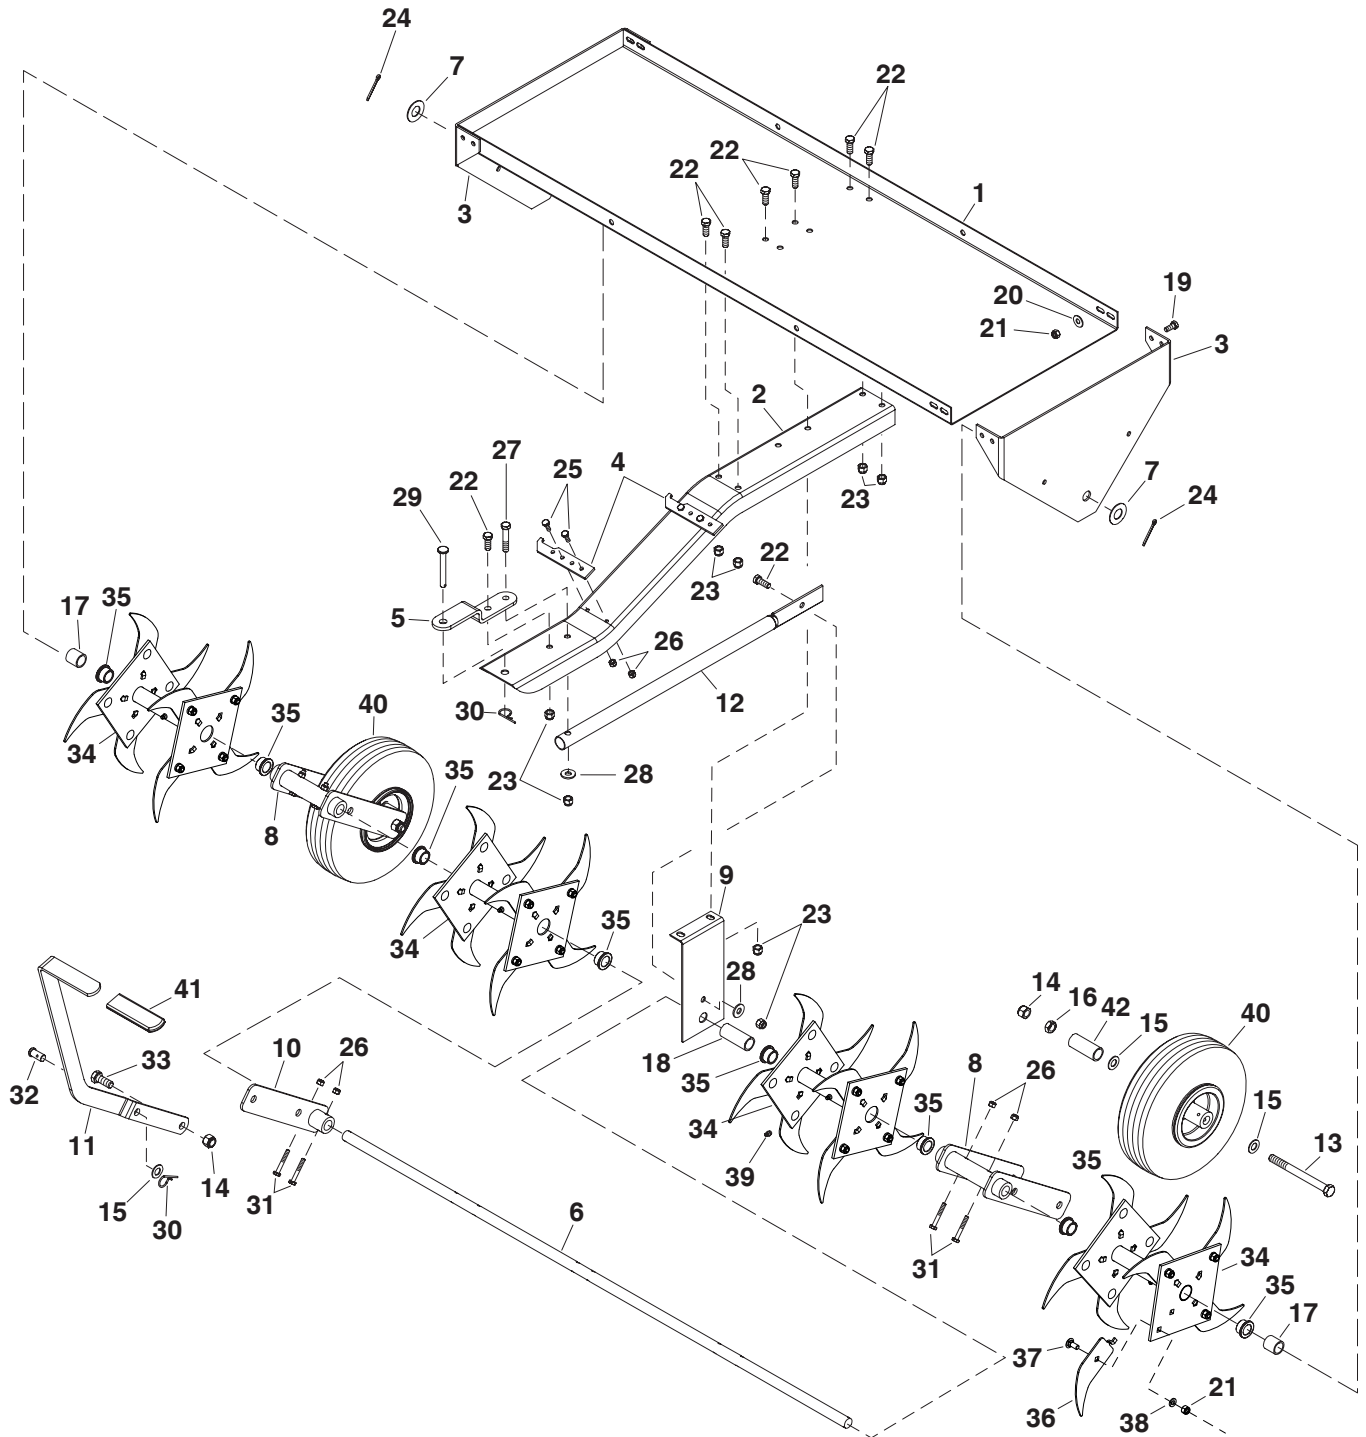

REPAIR PARTS FOR 48" SPIKE AERATOR MODEL 45-0406

REPAIR PARTS FOR 48" SPIKE AERATOR MODEL 45-0406

Ref. No.	Part No.	Qty.	Description	Ref. No.	Part No.	Qty.	Description
1	25648	1	48 in. Tray	23	HA21362	9	Hex Nut, 3/8-16 Nylock
2	25800	1	Tongue	24	43501	2	Cotter Pin, 9/64 x 1-1/2 in. Long
3	24619	2	End Plate	25	43012	4	Hex Bolt, 1/4-20 x 3/4 in. Long
4	25665	2	Lift Stop Bracket	26	47189	10	Hex Nut, 1/4-20 Nylock
5	23687	1	Hitch Bracket	27	43054	1	Hex Bolt, 3/8-16 x 2 in. Long
6	25663	1	48 in. Shaft	28	43070	2	Washer, 3/8 in.
7	43009	2	Washer	29	47623	1	Flat Head Hitch Pin, 3/8 in. x 3 in.
8	65337	2	Wheel Bracket Assembly	30	43055	2	Hair Cotter Pin, 3/32 x 1.80 in.
9	24623	1	Middle Brace	31	1509-69	6	Hex Bolt, 1/4-20 x 1-3/4 in. Long
10	65336	1	Lift Bracket Assembly	32	44056	1	Clevis Pin
11	25664	1	Lift Handle	33	43351	1	Hex Bolt, 1/2-13 x 1-1/4 in. Long
12	49791	1	Brace Tube	34	65338	4	Double Spool Assembly
13	R74760884	2	Hex Bolt, 1/2-13 x 5-1/2 in. Long	35	44798	8	Bearing, Flange
14	712-3083	3	Hex Nut, 1/2-13 Nylock	36	25833	32	Aerator Point
15	R19171616	5	Washer, 0.5312 in.	37	43080	32	Carriage Bolt, 5/16-18 x 3/4 in.
16	712-0206	2	Hex Nut, 1/2-13	38	43086	32	Lock Washer, 5/16 in.
17	44500	2	Spacer, 1.00 in. Long	39	49798	4	Grease Fitting, 1/4 in.
18	44474	1	Spacer, 2.38 in. Long	40	46503	2	Wheel/Tire Assy., 4.10/3.5-4
19	43182	8	Hex Bolt, 5/16-18 x 3/4 in. Long	41	43943	1	Handle Grip
20	43081	8	Washer, 5/16 in.	42	44593	2	Spacer, 1.75 in. Long
21	47810	40	Hex Nut, 5/16-18 Nylock		40221	1	Owners Manual
22	43001	8	Hex Bolt, 3/8-16 x 1 in. Long				