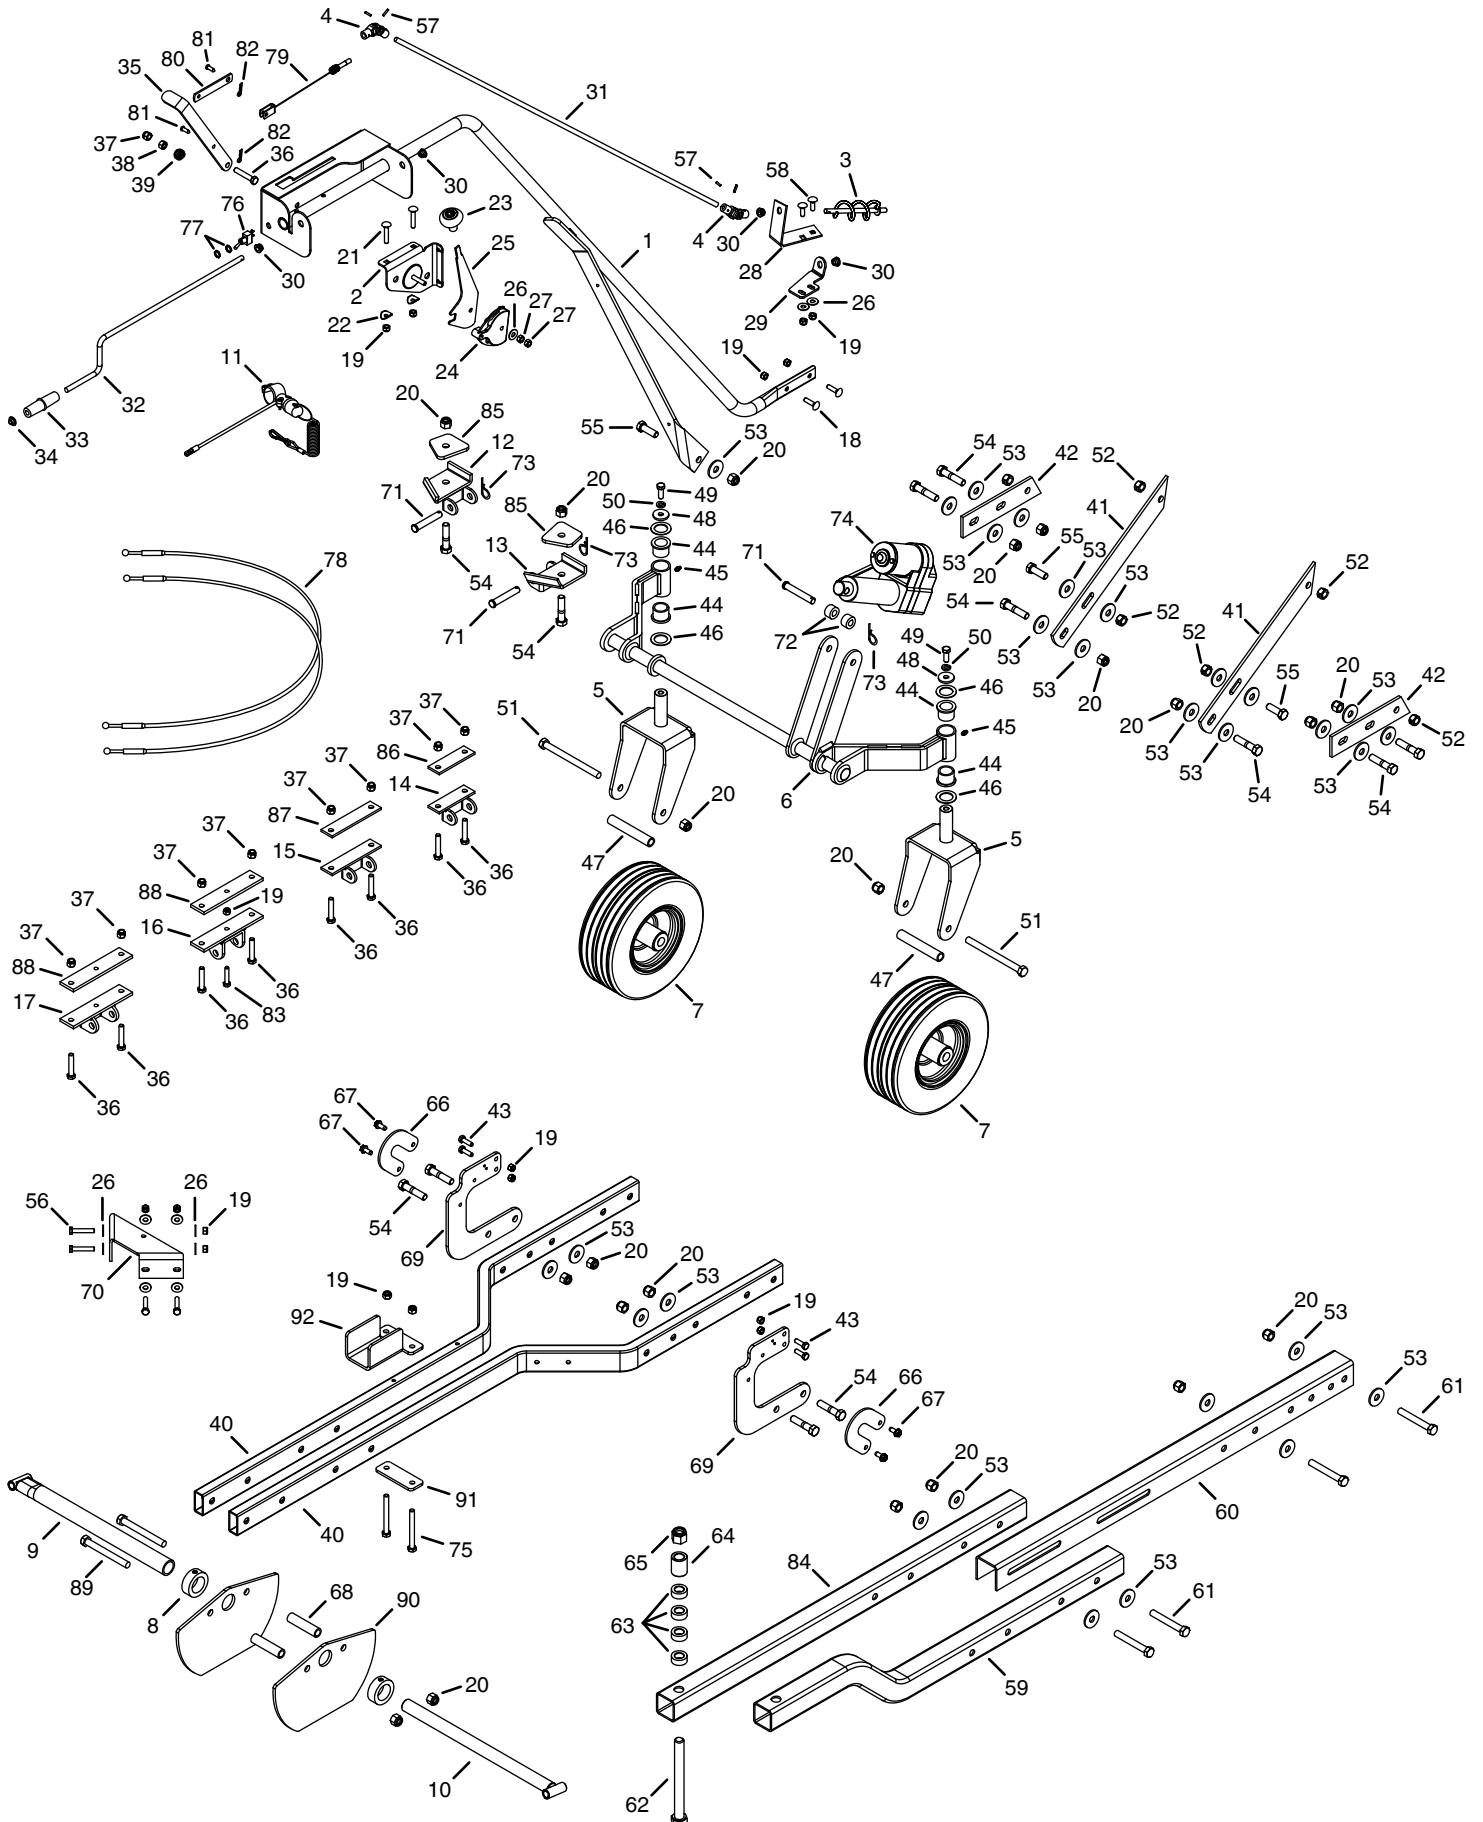

REPAIR PARTS FOR MODEL 45-0418 ATV SNOW THROWER

REPAIR PARTS FOR MODEL 45-0418 ATV SNOW THROWER

REF	QTY	PART NO.	DESCRIPTION	REF	QTY	PART NO.	DESCRIPTION
1	1	65699	Crank Rod Support	48	2	736-0247	Washer, .41 x 1.25 x .156
2	1	603-0302	Chute Tilt Bracket	49	2	43001	Hex Bolt, 3/8-16 x 1"
3	1	684-0061	Crank Chute Assembly	50	2	43003	Lock Washer, 3/8"
4	2	784-5149	U-Joint Block	51	2	49835	Hex Bolt, 1/2-13 x 6"
5	2	66036	Caster Assembly	52	6	43262	Lock Nut, 1/2-13
6	1	66122	Wheel Lift Assembly	53	29	R19172410	Washer, .5312 x 1.5 x .1345
7	2	49503	Wheel	54	12	HA180183	Hex Bolt, 1/2-13 x 2-1/4"
8	2	40366	Collar	55	3	43020	Hex Bolt, 1/2-13 x 1-1/2"
9	1	65025	Outer Mount Strut	56	4	43084	Hex Bolt, 5/16-18 x 1-3/4"
10	1	65024	Inner Mount Strut	57	4	43850	Roll Pin, 1/8 x 5/8"
11	1	66283	Tethered Safety Switch	58	2	44326	Carriage Bolt, 5/16-18 x 1"
12	1	65027	Strut Mount Assembly (LH)	59	1	25922	Rear Frame Tube
13	1	65026	Strut Mount Assembly (RH)	60	1	25923	Push Channel
14	2	65030	4" Strut Mount	61	4	46526	Hex Bolt, 1/2-13 x 3-1/2"
15	2	65028	5-1/2" Strut Mount	62	1	49362	Hex Bolt, 3/4-10 x 7-1/2"
16	2	65032	6-5/8" Strut Mount	63	4	711-0469	Spacer, .75 x 1.25 x .5
17	2	66068	6-5/8" Strut Mount	64	1	25377	Spacer, .81 x 1.25 x 1.5
18	2	43682	Carriage Bolt, 5/16-18 x 1-1/4"	65	1	48911	Nylock Nut, 3/4-10
19	18	47810	Nylock Nut, 5/16-18	66	2	26228	Lift Retainer
20	21	712-3083	Nylock Nut, 1/2-13	67	4	47630	Hex Bolt, 5/16-18 x 3/4" (Thd.)
21	2	44215	Carriage Bolt, 5/16-18 x 1-3/4"	68	2	26424	Spacer
22	2	44695	Bowed Washer, 1 x .32 x .06	69	2	25928	Anchor Bracket
23	1	720-04039	Shift Knob	70	1	26038	Support Strap
24	1	731-1313C	Cable Guide	71	3	49932	Clevis Pin, 1/2" x 3"
25	1	784-5604A	Chute Tilt Handle	72	2	45133	Spacer, .5 x 1 x .59
26	11	43081	Washer, 5/16" Standard	73	3	43055	Hair Pin, 3/32 x 1.8
27	2	43064	Lock Nut, 5/16-18	74	1	40571	Linear Actuator
28	1	703-2735A	Chute Crank Bracket	75	2	46782	Hex Bolt, 5/16-18 x 3"
29	1	24393	Chute Crank Bracket	76	1	45084	On-Off Switch
30	4	741-0475	Plastic Bushing, 3/8"	77	2	45048	Hex Nut, 15/32-32
31	1	25973	Crank Rod	78	2	40354	Chute Control Cable
32	1	40244	Crank Rod Chute	79	1	49777	Clutch Cable
33	1	720-0201A	Crank Knob	80	1	25944	Cable Strap
34	2	44917	Palnut, 3/8"	81	2	43982	Clevis Pin, 1/4 x 5/8"
35	1	25639	Clutch Handle	82	2	HA3090	Hair Cotter Pin, .08 x 1-1/8"
36	5	43054	Hex Bolt, 3/8-16 x 2"	83	2	43085	Hex Bolt, 5/16-18 x 1-1/2"
37	5	HA21362	Nylock Nut, 3/8-16	84	1	40656	Rear Frame Tube (Straight)
38	1	43015	Hex Nut, 3/8-16	85	2	25382	Upper Clamp Bracket
39	1	HA19445	Deflector Lock Spring	86	1	25384	Clamp Bracket, 4"
40	2	25921	Mounting Tube	87	2	25385	Clamp Bracket, 5-1/2"
41	2	25963	Side Support Strap	88	2	25388	Clamp Bracket, 6-5/8"
42	2	25932	Housing Anchor Strap	89	2	47024	Hex Bolt, 1/2" x 4-1/2"
43	4	43063	Hex Bolt, 5/16-18 x 1"	90	2	26422	Stabilizer Bracket
44	4	49832	Bushing, 1"	91	1	26423	Guide Plate
45	2	HA5074	Grease Fitting	92	1	26421	Guide Bracket
46	4	43601	Washer, 1.59 x 1 x .06				
47	2	49542	Spacer