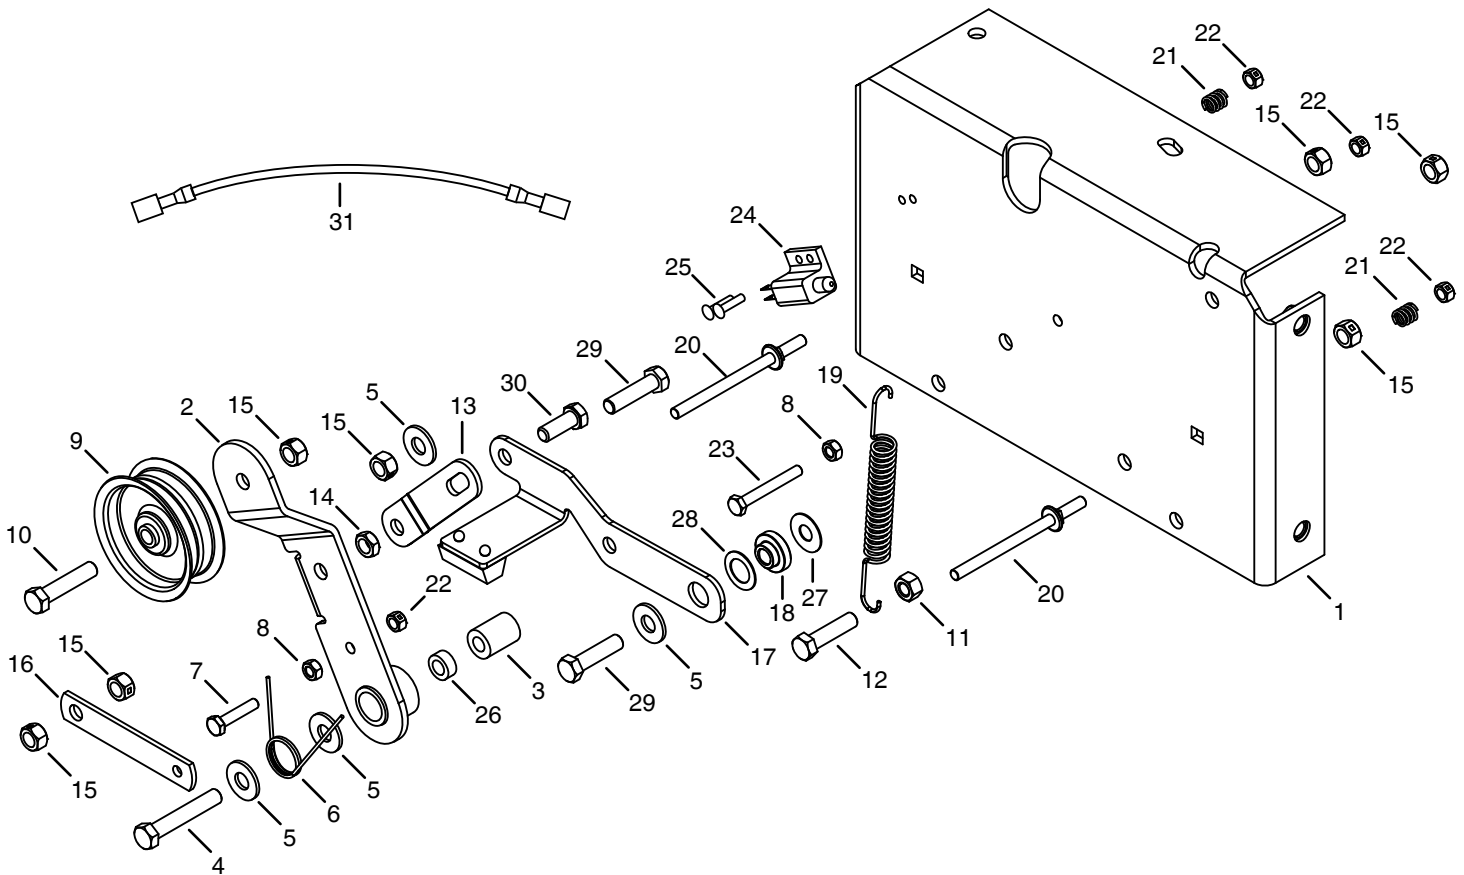

REPAIR PARTS FOR MODEL 45-0418 ATV SNOW THROWER

REF	QTY	PART NO.	DESCRIPTION	REF	QTY	PART NO.	DESCRIPTION
1	1	65688	Drive Control Plate	17	1	65690	Belt Brake Assembly
2	1	65689	Idler Arm	18	1	49155	Brake Trunnion
3	1	24286	Spacer, .38 x .75 x 1	19	1	HA20186	Idler Spring
4	1	HA180132	Hex Bolt, 3/8-16 x 2-1/4"	20	2	40232	Belt Guide Rod
5	4	43070	Washer, 3/8" Standard	21	2	40233	Spring
6	1	47607	Torsion Spring	22	4	43013	Lock Nut, 1/4-20
7	1	1509-90	Hex Bolt, 1/4-20 x 1-1/4"	23	1	46699	Hex Bolt, 1/4-20 x 2"
8	2	43178	Hex Nut, 1/4-20	24	1	HA23199	Interlock Switch
9	1	HA11496	Idler Pulley	25	2	C-9M5732	Pop Rivet, 3/16
10	1	41576	Hex Bolt, 3/8-16 x 1-3/4"	26	1	23625	Spacer, .38 x .62 x .27
11	1	43015	Hex Nut, 3/8-16	27	1	47605	Washer, .411 x 1 x .03
12	1	43768	Hex Bolt, 3/8-16 x 1-1/2" (full thd.)	28	1	44125	Washer, .625 x 1 x .03
13	1	25946	Brake Release Strap	29	2	43062	Hex Bolt, 3/8-16 x 1-1/2"
14	1	712-3008	Hex Jam Nut, 3/8-16	30	1	43001	Hex Bolt, 3/8-16 x 1"
15	7	43082	Hex Lock Nut, 3/8-16	31	2	40741	Harness
16	1	25944	Cable Strap				

SpeedPart *the fastest way to purchase parts* www.speedpart.com

REPAIR PARTS
Agri-Fab, Inc.
809 South Hamilton
Sullivan, IL. 61951
217-728-8388
www.agri-fab.com