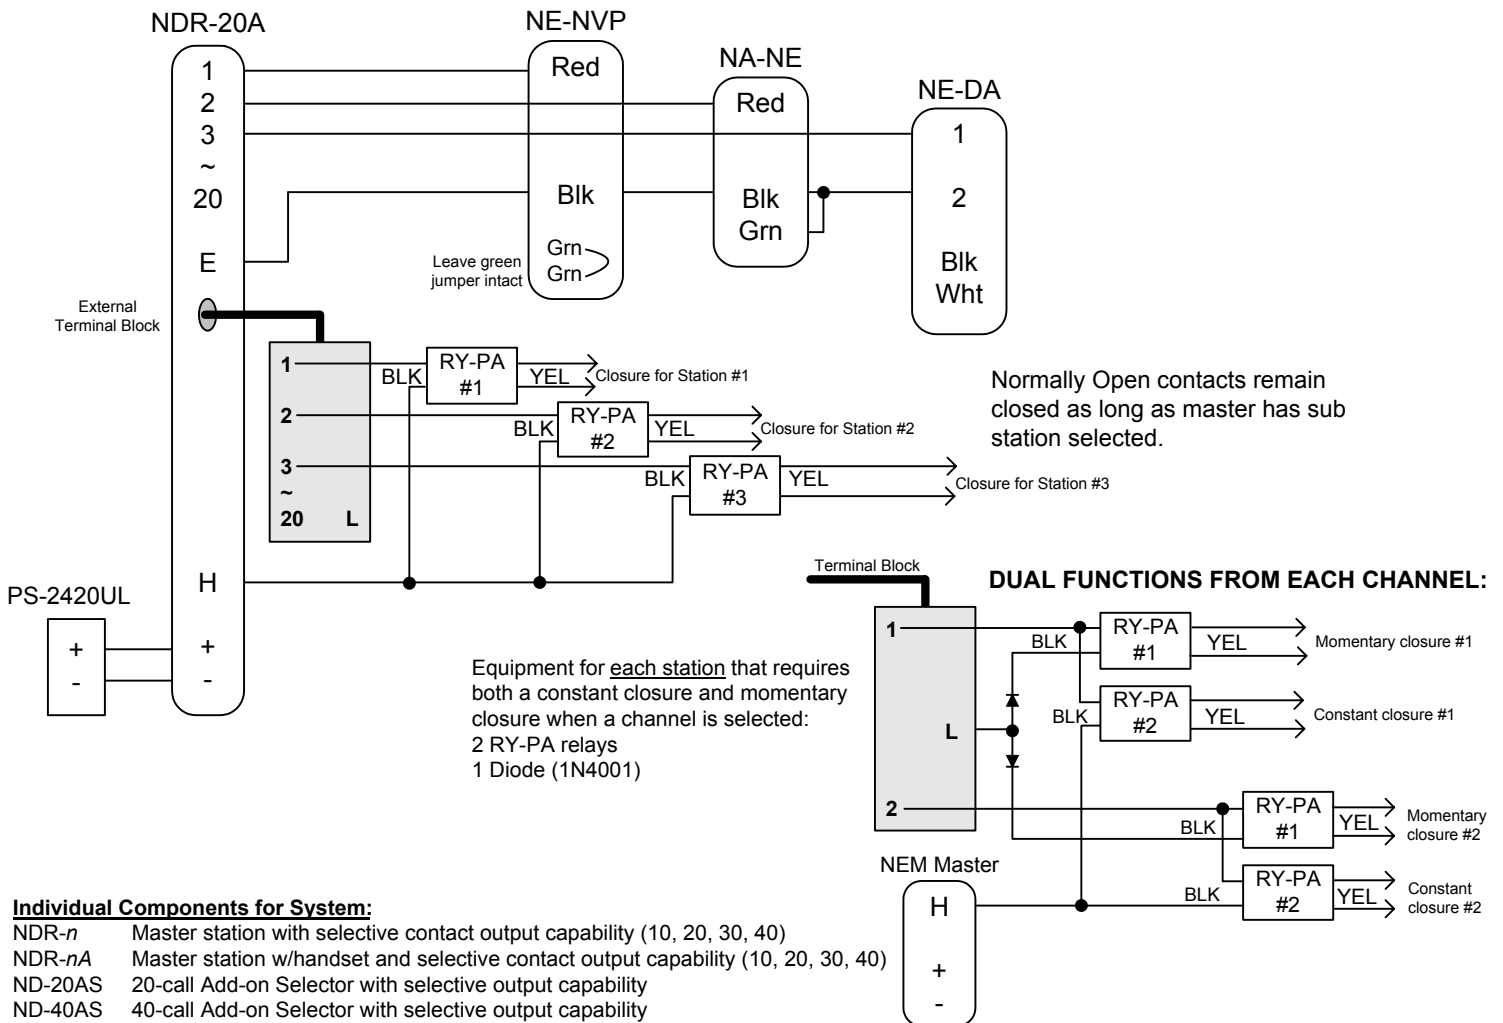

NDR

NDR Lamp Memory Master Station with External Control Capability

NDR-10

NDR-20

NDR-30

NDR-40

NDR-10A

NDR-20A

NDR-30A

NDR-40A

- INSTRUCTIONS -

The NDR Lamp Memory and External Control System is designed for communication between a central master station and remote intercom stations. In addition to communication to remote locations, an external device can be activated, such as activating a CCTV camera when the associated sub station is selected, or selectively controlling the corresponding door strike or maglock. All other features, functions, and components are the same as the standard NEM system.

WIRING DIAGRAM: SYSTEM USED FOR CCTV CAMERA CALL-UP

Individual Components for System:

- NDR-n Master station with selective contact output capability (10, 20, 30, 40)
- NDR-nA Master station w/handset and selective contact output capability (10, 20, 30, 40)
- ND-20AS 20-call Add-on Selector with selective output capability
- ND-40AS 40-call Add-on Selector with selective output capability
- RY-PA Relay for selective output (1 per station requiring external contact)
- PS-2420UL 24V DC, 2A Power Supply
- N-series Any model sub station with NA- or NE- prefix

IMPORTANT:

- RY-PA must be used for each additional contact to isolate AC voltage from the intercom circuit.
- Extra contact connections and L are on separate terminal block. NDR-30/40 have two terminal blocks.