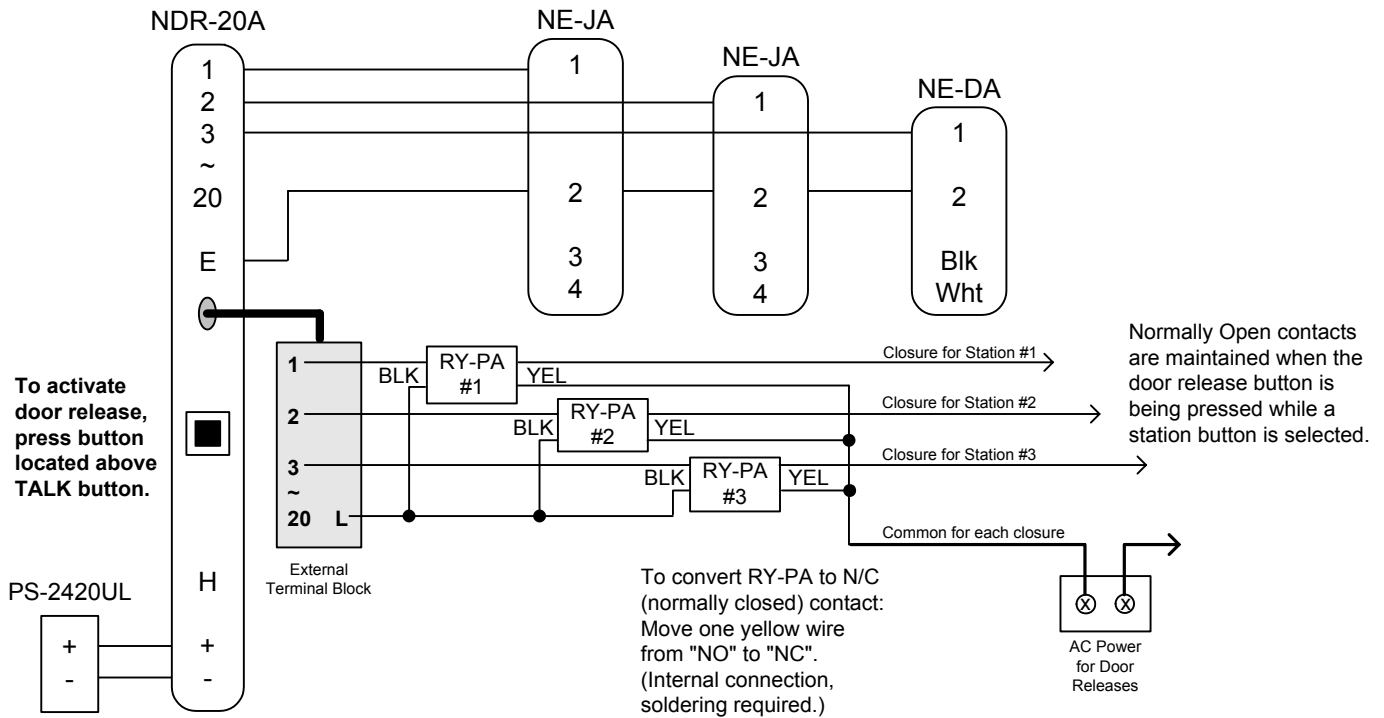

NDR-30A

NDR-40A

- INSTRUCTIONS -

The NDR Lamp Memory and External Control System is designed for communication between a central master station and remote intercom stations. In addition to communication to remote locations, an external device can be activated, such as activating a CCTV camera when the associated sub station is selected, or selectively controlling the corresponding door strike or maglock. All other features, functions, and components are the same as the standard NEM system.

WIRING DIAGRAM: SYSTEM USED FOR CCTV CAMERA CALL-UP

Individual Components for System:

- NDR-n Master station with selective contact output capability (10, 20, 30, 40)
- NDR-nA Master station w/handset and selective contact output capability (10, 20, 30, 40)
- ND-20AS 20-call Add-on Selector with selective output capability
- ND-40AS 40-call Add-on Selector with selective output capability
- RY-PA Relay for selective output (1 per station requiring external contact)
- PS-2420UL 24V DC, 2A Power Supply
- N-series Any model sub station with NA- or NE- prefix

IMPORTANT:

- RY-PA must be used for each additional contact to isolate AC voltage from the intercom circuit.
- Extra contact connections and L are on separate terminal block. NDR-30/40 have two terminal blocks.

NDR TERMINAL DEFINITIONS:

- + Positive 24V DC
- Negative
- 1~40 Station number
- E Common communication
- H Positive output for constant closure
- L Positive output for selective closure

WIRING DIAGRAM: SYSTEM USED FOR SELECTIVE DOOR RELEASE