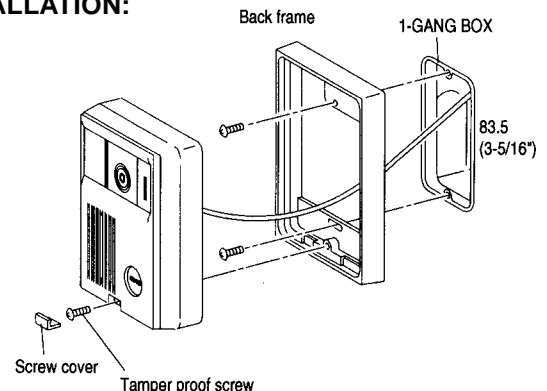

KA-DA

Color Video Door Station

KA-DA

DESCRIPTION:

The KA-DA is a color video door station designed for use with the Aiphone KA series video entry system. It features a wide angle color CCD camera with built-in illumination for low light conditions. The call button on the KA-DA turns on the internal monitor and activates a four-stroke chime. Audio communication at the door station is hands free.

FEATURES:

- Weather resistant for outdoor use
- Wide angle color camera
- Call button rings chime at inside monitor
- Audio and video activate when door calls in
- Hands free communication when master answers
- Built-in illumination for low light conditions
- External light with automatic activation can be added
- Compact surface mount design
- Mounts to 1-gang box or ring
- Simple 2-wire hook-up

MOUNTING & INSTALLATION:

SPECIFICATIONS:

System:	KA-1MD
Power Source:	24V DC - Supplied by monitor
Operating Temperature:	14° ~ 140° F
Communication:	Hands free
Camera Unit:	1/4" Color CCD (Charged Coupled Device) with DSP (Digital Signal Processor)
Image Viewing Area:	31" Vert. x 22" Horiz. at 20"
Wiring Distance:	165' w/22AWG; 330' w/18AWG
Material:	ABS plastic
Color:	Light gray
Mounting:	Surface mount
Backbox:	1-Gang box or ring
Dimensions (H x W x D):	5-1/2" x 4-1/8" x 1-5/8"