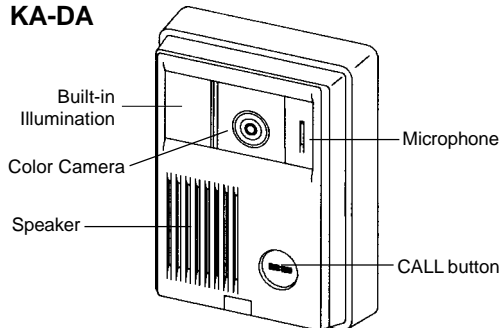

KA-DA

Color Video Door Station

KA-DA

DESCRIPTION:

The KA-DA is a color video door station designed for use with the Aiphone KA series video entry system. It features a wide angle color CCD camera with built-in illumination for low light conditions. The call button on the KA-DA turns on the internal monitor and activates a four-stroke chime. Audio communication at the door station is hands free.

FEATURES:

- Weather resistant for outdoor use
- Wide angle color camera
- Call button rings chime at inside monitor
- Audio and video activate when door calls in
- Hands free communication when master answers
- Built-in illumination for low light conditions
- External light with automatic activation can be added
- Compact surface mount design
- Mounts to 1-gang box or ring
- Simple 2-wire hook-up

MOUNTING & INSTALLATION:

SPECIFICATIONS:

System:	KA-1MD
Power Source:	24V DC - Supplied by monitor
Operating Temperature:	14° ~ 140° F
Communication:	Hands free
Camera Unit:	1/4" Color CCD (Charged Coupled Device) with DSP (Digital Signal Processor)
Image Viewing Area:	31" Vert. x 22" Horiz. at 20"
Wiring Distance:	165' w/22AWG; 330' w/18AWG
Material:	ABS plastic
Color:	Light gray
Mounting:	Surface mount
Backbox:	1-Gang box or ring
Dimensions (H x W x D):	5-1/2" x 4-1/8" x 1-5/8"