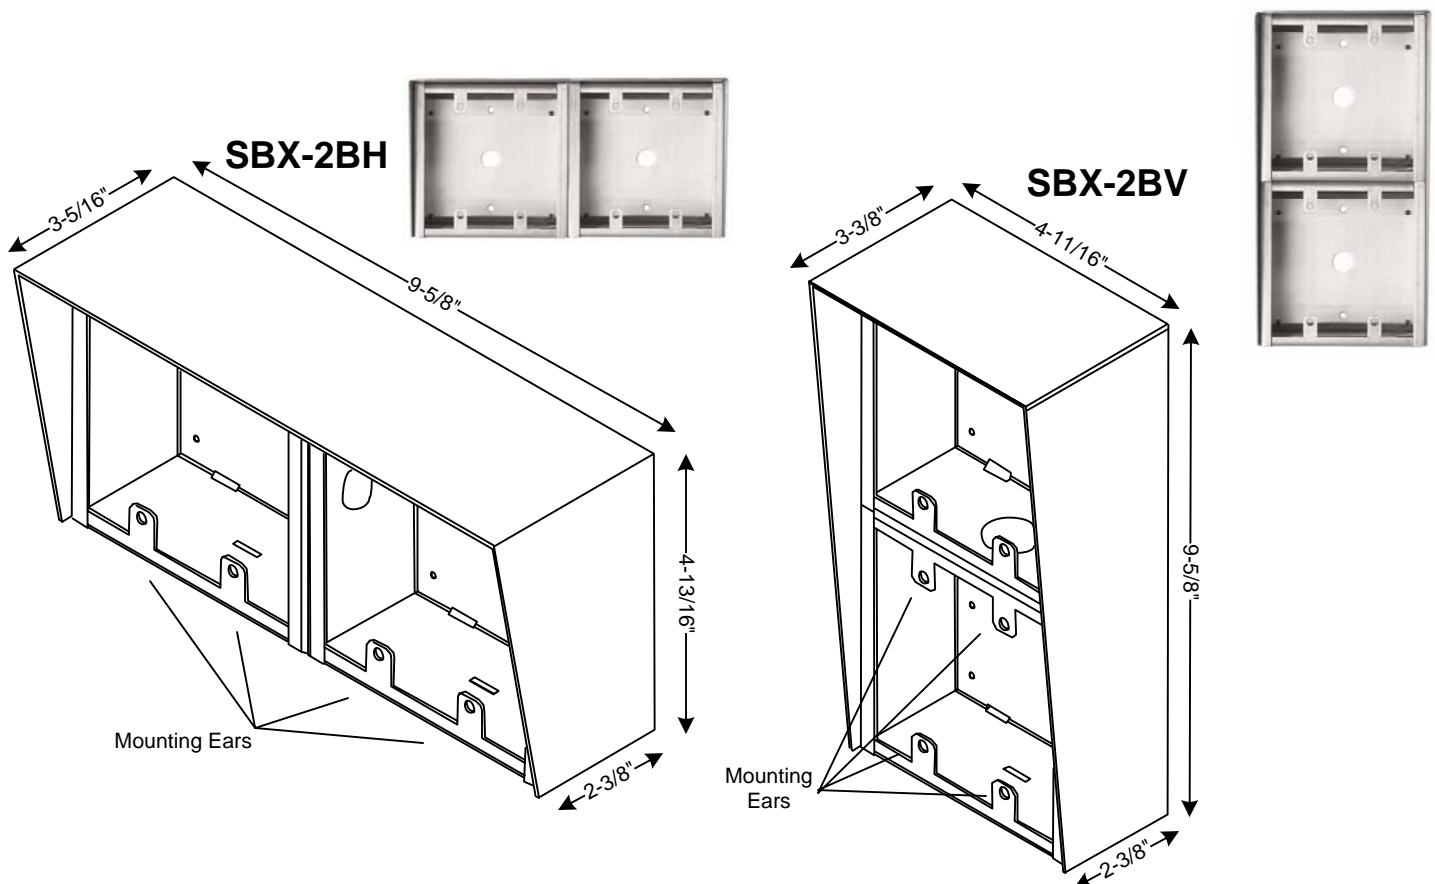

SBX-2BH, SBX-2BV

Stainless Steel Surface Mount Box for two 2-Gang Devices

- INSTRUCTIONS -

The SBX-2BH is a surface mount stainless steel enclosure designed for mounting two Aiphone 2-gang devices horizontally. The SBX-2BV is a similar box used to mount the devices vertically. The enclosures are weather resistant and include space for wiring inside. These boxes are designed for an intercom sub station and HID-SS ProxPoint® Plus card reader to be mounted together in a uniform housing for a more professional and aesthetically pleasing look.

INSTALLATION:

1. Mount SBX-2BH(V) to wall surface, or on two 1-gang boxes or rings spaced apart by $4\text{-}\frac{3}{4}$ " , center-to-center.
2. Connect supplied speed nuts to mounting ears (8 total).
3. Make wiring connections to devices to be installed in the box.
4. Mount devices to box using screws provided.
5. Remove protective plastic film from the unit.

NOTE: These are not 4-gang surface mount enclosures, but are enclosures for two separate 2-gang units. The intended use is for mounting an intercom sub station and a card reader in the same uniform housing.

SAMPLE:

HID-SS and LE-SS mounted in SBX-2BH

MOUNTING:

If the unit will be mounted to two 1-gang boxes or rings, the mounting hardware should be separated by $4\text{-}\frac{3}{4}$ " center-to-center, either vertically or horizontally depending on the unit.