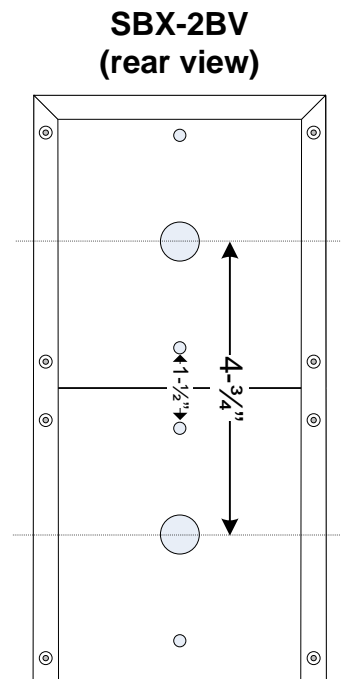

SBX-2BH, SBX-2BV

Stainless Steel Surface Mount Box for two 2-Gang Devices

- INSTRUCTIONS -

The SBX-2BH is a surface mount stainless steel enclosure designed for mounting two Aiphone 2-gang devices horizontally. The SBX-2BV is a similar box used to mount the devices vertically. The enclosures are weather resistant and include space for wiring inside. These boxes are designed for an intercom sub station and HID-SS ProxPoint® Plus card reader to be mounted together in a uniform housing for a more professional and aesthetically pleasing look.

INSTALLATION:

1. Mount SBX-2BH(V) to wall surface, or on two 1-gang boxes or rings spaced apart by $4\text{-}\frac{3}{4}$ " , center-to-center.
2. Connect supplied speed nuts to mounting ears (8 total).
3. Make wiring connections to devices to be installed in the box.
4. Mount devices to box using screws provided.
5. Remove protective plastic film from the unit.

NOTE: These are not 4-gang surface mount enclosures, but are enclosures for two separate 2-gang units. The intended use is for mounting an intercom sub station and a card reader in the same uniform housing.

SAMPLE:

HID-SS and LE-SS mounted in SBX-2BH

MOUNTING:

If the unit will be mounted to two 1-gang boxes or rings, the mounting hardware should be separated by $4\text{-}\frac{3}{4}$ " center-to-center, either vertically or horizontally depending on the unit.