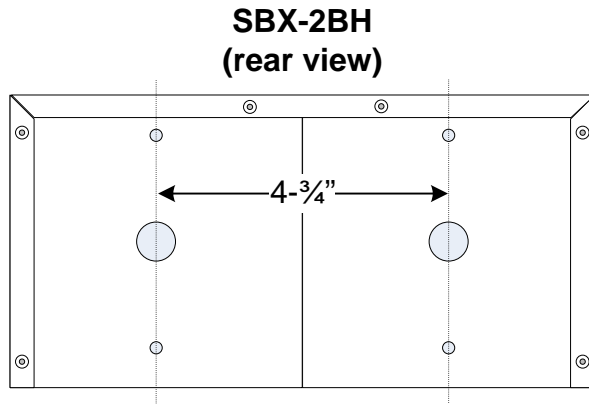

SBX-2BH, SBX-2BV

Stainless Steel Surface Mount Box for two 2-Gang Devices

- INSTRUCTIONS -

The SBX-2BH is a surface mount stainless steel enclosure designed for mounting two Aiphone 2-gang devices horizontally. The SBX-2BV is a similar box used to mount the devices vertically. The enclosures are weather resistant and include space for wiring inside. These boxes are designed for an intercom sub station and HID-SS ProxPoint® Plus card reader to be mounted together in a uniform housing for a more professional and aesthetically pleasing look.

INSTALLATION:

1. Mount SBX-2BH(V) to wall surface, or on two 1-gang boxes or rings spaced apart by $4\text{-}\frac{3}{4}$ " , center-to-center.
2. Connect supplied speed nuts to mounting ears (8 total).
3. Make wiring connections to devices to be installed in the box.
4. Mount devices to box using screws provided.
5. Remove protective plastic film from the unit.

NOTE: These are not 4-gang surface mount enclosures, but are enclosures for two separate 2-gang units. The intended use is for mounting an intercom sub station and a card reader in the same uniform housing.

SAMPLE:

HID-SS and LE-SS mounted in SBX-2BH

MOUNTING:

If the unit will be mounted to two 1-gang boxes or rings, the mounting hardware should be separated by $4\text{-}\frac{3}{4}$ " center-to-center, either vertically or horizontally depending on the unit.