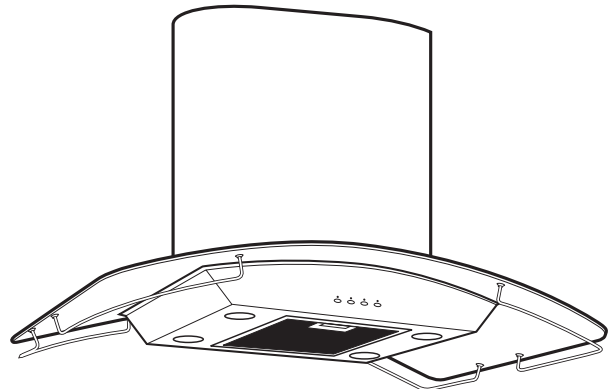

Barcelona® Collection Island Mounted Range Hood
570 CFM/12.5 SONES @ 0.10" WG. HVI CERTIFIED 120 Volts, 2.8 amps, 60 hz.

• **Dimensions**

Overall bottom projection - 23⁵/₈"
Height (less chimney) - 12¹/₂"
Available widths: 36" (35¹/₂")

• **Hood Body**

Brushed stainless steel with tempered glass.

• **Motor**

3 speed, permanently split capacitor motor. Rated 120 volts, 60 hz., 2.8 amps.

• **Lighting**

4 - Hi spot ES 16, 50 watt maximum halogen lights.

• **Ducting Options**

Vertical ducting: 5" round duct adapter complete with polymeric back draft damper ensuring quiet operation.
Ductless: Requires charcoal filter (not included).

• **Blower Wheel**

Dual inlet, electronically balanced polymeric centrifugal blower wheel, 5²⁷/₃₂" width 59 paddles.

• **Mounting**

Ceiling mounted with included mounting bracket. Install 20" to 30" from cooking surface.

• **Filters**

Grease Filter: Dishwasher safe, BCGF-01 (included).
Charcoal Filter: BCCF-01 (not included).

• **Available Finishes**

Stainless Steel.

IBIZA™ SERIES