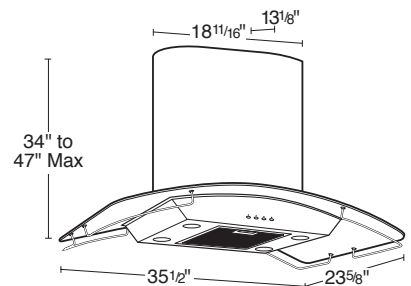

PERFORMANCE

	Static Pressure (inches of w.g.)								HVI Sones @ .1 SP	Fan Speed RPM	Power Watts
	0	0.1	0.25	0.5	0.75	1.0	1.5	2.0			
Air Flow - CFM	589	570	549	524	504	479	389	279	12.5	2560	502

PROJECT							ARCHITECT				
LOCATION							ENGINEER				
CONTRACTOR							SUBMITTED BY			DATE	
FAN NUMBER	MODEL NUMBER	CFM	IN W.G.	RPM	WATTS	AMPS	SONES	QTY	OPTIONAL EQUIPMENT & REMARKS		

U.S.: 820 Lincoln Drive
West Chester, Pennsylvania 19380-4466
Tel: (610) 692-7400 • 877-304-3785
Fax: (610) 696-8048

Canada: 110 Glidden Road
Brampton, Ontario L6T 2J3
Tel: (905) 456-2033
Fax: (905) 456-1015