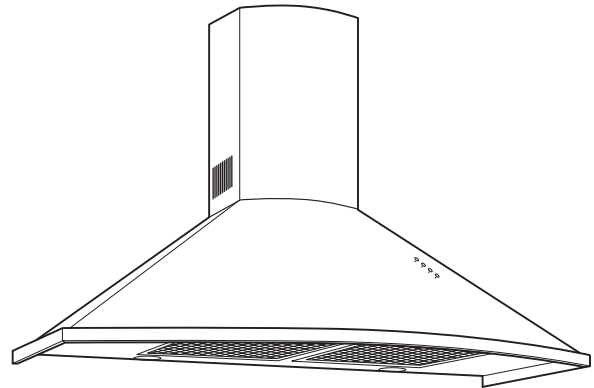

Barcelona[®] Collection Wall Mounted Range Hood

600 CFM/13.5 SONES @ 0.10" WG. HVI CERTIFIED 120 Volts, 2.8 amps, 60 hz.

- **Dimensions**
Available widths: 36"
- **Hood Body**
Brushed stainless steel.
- **Motor**
3 speed, permanently split capacitor motor. Rated 120 volts, 60 hz.
- **Lighting**
2 - Hi spot ES 16, 50 watt maximum halogen lights.
- **Ducting Options**
Vertical ducting: 6" round duct adapter complete with polymeric back draft damper ensuring quiet operation.

Ductless: Requires charcoal filter (not included).
- **Blower Wheel**
Dual inlet, electronically balanced polymeric centrifugal blower wheel.
- **Mounting**
Wall mounted. Install 20" to 30" from cooking surface.
- **Filters**
Grease Filter: Dishwasher safe, BCGF-01 (included).
- **Available Finishes**
Stainless Steel.