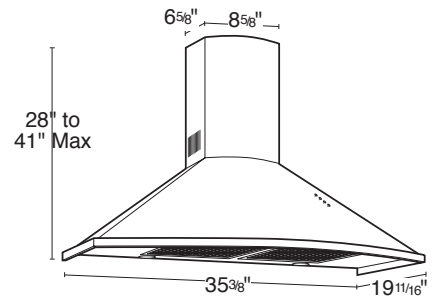

NAV SERIES

PERFORMANCE											
	Static Pressure (inches of w.g.)								HVI Sones @ .1 SP	Fan Speed RPM	Power Watts
	0	0.1	0.25	0.5	0.75	1.0	1.5	2.0			
Air Flow - CFM	607	600	590	571	549	523	456	363	13.5	2560	548

PROJECT							ARCHITECT				
LOCATION							ENGINEER				
CONTRACTOR							SUBMITTED BY			DATE	
FAN NUMBER	MODEL NUMBER	CFM	IN W.G.	RPM	WATTS	AMPS	SONES	QTY	OPTIONAL EQUIPMENT & REMARKS		

U.S.: 820 Lincoln Drive
West Chester, Pennsylvania 19380-4466
Tel: (610) 692-7400 • 877-304-3785
Fax: (610) 696-8048

Canada: 110 Glidden Road
Brampton, Ontario L6T 2J3
Tel: (905) 456-2033
Fax: (905) 456-1015