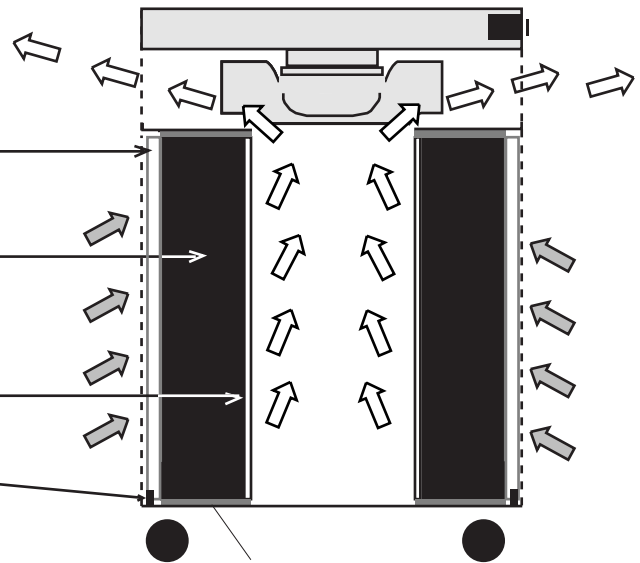

Wall brackets (Optional)

Wall brackets are available to mount the unit in an elevated position

Filtration System

TarBarrier pre-filter

Traps tobacco tars. Acts like a cigarette filter

26 lb Carbon filter

3" deep carbon bed ensures effective adsorption of the 400 chemicals in tobacco smoke

HEPA-Barrier post filter traps carbon dust and particles

Unique Pressure seals

ensure integrity of filter chamber

Unique Features

- **All metal housing** ensures no plastic vapors are emitted
- **Motor out of the air flow.** Most air purifiers blow the clean air over the motor and pick up impurities
- **Electrical parts in a sealed chamber out of the airflow.** Increases safety and prevents off-gassing
- **Pressure sealed filter chamber** prevents leakage of polluted air around filters
- **Felt gaskets seal the filter chamber.** Maximize filtration with no rubber off-gassing found with other filters
- **Clean modern appearance** fits in any decor
- **Low noise level** (at 6 feet) 28.1db on low 62.3db on high (560 cfm)
- **Unimpeded airflow** simple and direct internal airflow avoids the air turbulence, inefficiency and noise associated with more convoluted systems