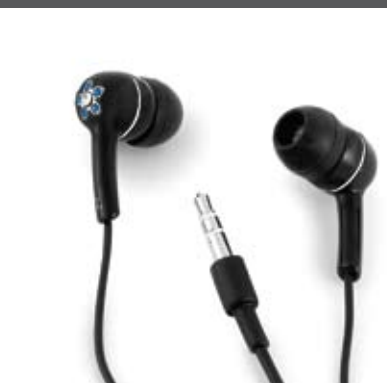

Muzx 116

The fashionable Muzx 116 earphones add a stylish touch to your music with crystal and silver design details, comfortable SnugFit™ ear tips and great sound.

Muzx 126

Your music will be right in style with Muzx 126 earphones. The fashionable crystal design with SnugFit™ ear tips delivers great sound and good looks.

Muzx 111

The fashionable Muzx 111 earphones feature a CRYSTALLIZED™ Swarovski jeweled design on the earbuds and deliver rich, full sound in your ear.

MHP306

MHP216

MHP136

MHP116

MHP126

MHP111

E5568 R01

	Muzx 306	Muzx 216	Muzx 136	Muzx 116	Muzx 126	Muzx 111
Input Sensitivity	101 dB	107 dB	103 dB	105 dB	105 dB	111 dB
Impedance	16 Ohms	16 Ohms	16 Ohms	16 Ohms	16 Ohms	18 Ohms
Frequency Response	20 Hz – 20 kHz	20 Hz – 20 kHz	20 Hz – 20 kHz	20 Hz – 20 kHz	20 Hz – 20 kHz	20 Hz – 20 kHz
Connection	Stereo mini plug (3.5mm)	Stereo mini plug (3.5mm)	Stereo mini plug (3.5mm)	Stereo mini plug (3.5mm)	Stereo mini plug (3.5mm)	Stereo mini plug (3.5mm)
Cable Length	48" / 1.2 m	48" / 1.2 m	48" / 1.2 m	48" / 1.2 m	48" / 1.2 m	48" / 1.2 m

Headquarters

535 Rte. 6 & 209
Milford, PA 18337-0277
800-ALTEC-88 • 570-296-4434
Fax 570-296-6887

Altec Lansing is a Plantronics Company

Specifications subject to change without notice. • 1-year limited warranty (2 years in Europe; see inside for details.) • © 2008 Plantronics, Inc. All rights reserved. • ALTEC, ALTEC LANSING, the Altec Lansing logo, the horn design, and Muzx are trademarks or registered trademarks of Altec Lansing, a division of Plantronics, Inc. • Plantronics, the logo design and Sound Innovation are trademarks or registered trademarks of Plantronics, Inc. • iPod is a trademark of Apple Inc., registered in the U.S. and other countries. • iPhone is a trademark of Apple Inc. • All other trademarks appearing herein are the property of their respective owners. Download from www.SoundGuys.com. All Manuals Search And Download.