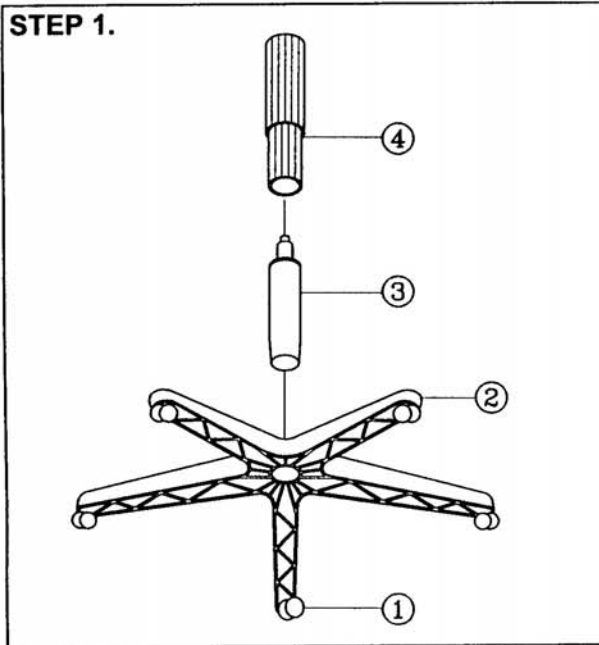

Assembly Instructions for "COMFORT" Classic Chair No. CH290

PARTS LIST

KEY	QTY	DESCRIPTION	KEY	QTY	DESCRIPTION	KEY	QTY	DESCRIPTION
1	5	CASTER	5	6	MECHANISM SCREW	9	2	BACKREST HEIGHT ADJ. KNOB
2	1	BASE	6	1	MECHANISM	10	1	MECHANISM PLASTIC BELLOW
3	1	SEAT POST	7	1	BACKREST	11	1	PLASTIC STOPPER
4	1	SEAT POST COVER	8	1	SEAT			

STEP 1.