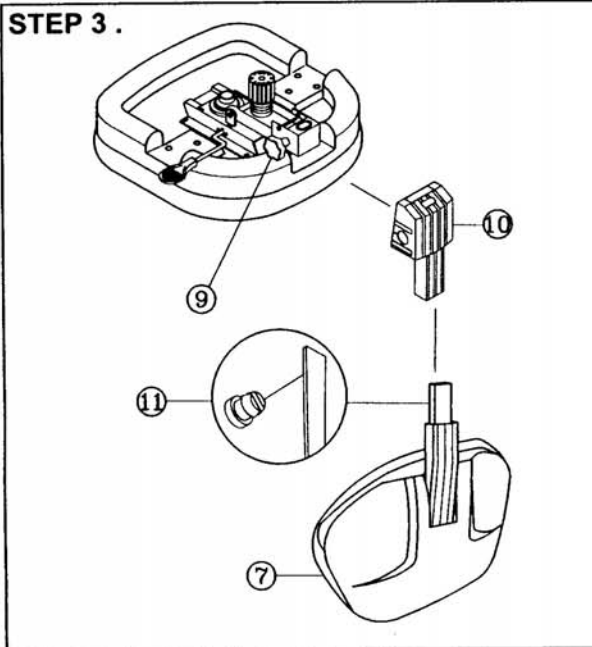

Assembly Instructions for "COMFORT" Classic Chair No. CH290

PARTS LIST

KEY	QTY	DESCRIPTION	KEY	QTY	DESCRIPTION	KEY	QTY	DESCRIPTION
1	5	CASTER	5	6	MECHANISM SCREW	9	2	BACKREST HEIGHT ADJ. KNOB
2	1	BASE	6	1	MECHANISM	10	1	MECHANISM PLASTIC BELLOW
3	1	SEAT POST	7	1	BACKREST	11	1	PLASTIC STOPPER
4	1	SEAT POST COVER	8	1	SEAT			

STEP 1.

STEP 2.

STEP 3.

STEP 4.