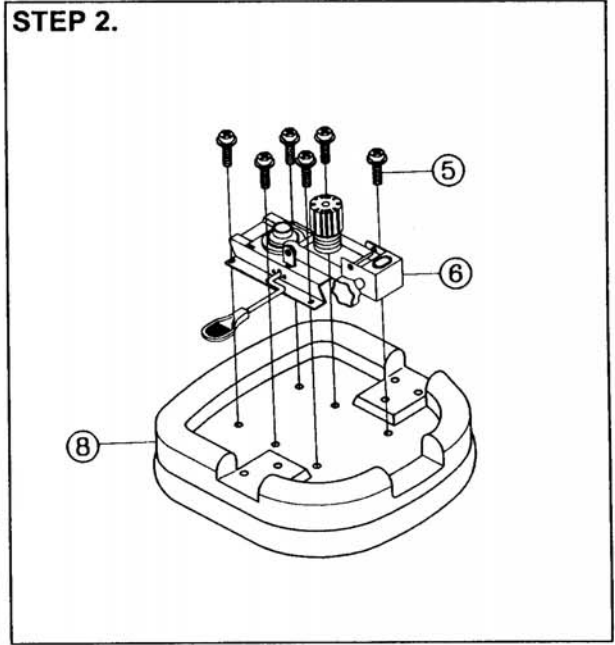

Assembly Instructions for "COMFORT" Classic Chair No. CH290

PARTS LIST

KEY	QTY	DESCRIPTION	KEY	QTY	DESCRIPTION	KEY	QTY	DESCRIPTION
1	5	CASTER	5	6	MECHANISM SCREW	9	2	BACKREST HEIGHT ADJ. KNOB
2	1	BASE	6	1	MECHANISM	10	1	MECHANISM PLASTIC BELLOW
3	1	SEAT POST	7	1	BACKREST	11	1	PLASTIC STOPPER
4	1	SEAT POST COVER	8	1	SEAT			

STEP 1.

STEP 2.

STEP 3.

STEP 4.