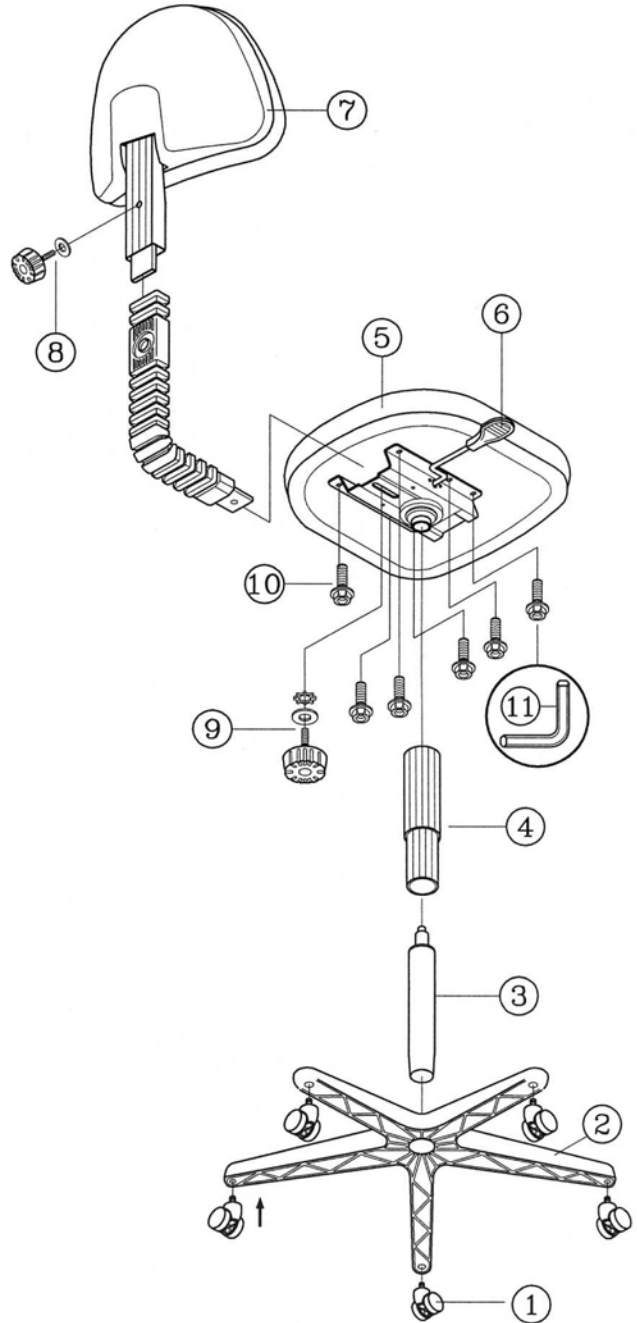

Budget Task Chair

Assembly Instructions

For CH222

PART LIST

KEY	QTY	DESCRIPTION
1	5	Casters
2	1	Base
3	1	Gas Cylinder
4	1	Cylinder Cover
5	1	Seat
6	1	Seat Plate
7	1	Backrest
8	1	Backrest Height Adj. Knob + Washer
9	1	Backrest + Depth Adj. Knob With Washers
10	6	Foot Rest Screws
11	1	M5 Size Allen Wrench

PREVENTIVE MAINTENANCE AND WARNING!

- USE THIS PRODUCT ONLY FOR SEATING ONE PERSON AT A TIME.
- DO NOT USE THIS CHAIR AS A STEP STOOL / LADDER.
- DO NOT SIT ON ANY PART OF THE CHAIR EXCEPT THE SEAT.
- DO NOT USE CHAIR ON UNEVEN FLOOR SURFACES.
- DO NOT USE CHAIR UNLESS ALL BOLTS, SCREWS AND KNOBS ARE TIGHT. AT LEAST EVERY SIX MONTHS, CHECK ALL BOLTS, SCREWS AND KNOBS TO BE SURE THEY ARE TIGHT.
- IF ANY PARTS ARE MISSING, BROKEN, DAMAGED OR WORN, STOP USE OF THE PRODUCT UNTIL REPAIRS ARE MADE USING FACTORY AUTHORIZED PARTS.
- DISPOSE OF PACKAGING PROPERLY. PLASTIC BAG IS NOT A TOY. DO NOT USE PLASTIC BAG AS HEAD COVERING - IT MAY CAUSE SUFFOCATION.
- FAILURE TO FOLLOW THESE WARNINGS COULD RESULT IN SERIOUS INJURY.