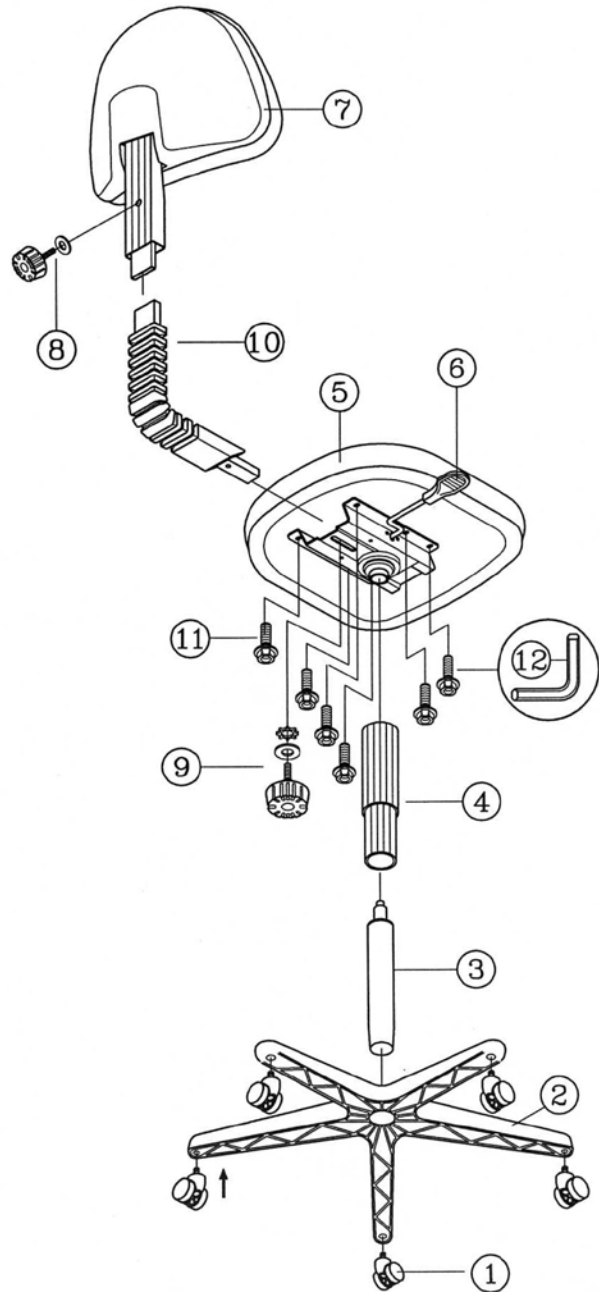

Comfort Economy Task Chair

Assembly Instructions

For CH277

PART LIST

KEY	QTY	DESCRIPTION
1	5	Casters
2	1	Base
3	1	Gas Cylinder
4	1	Cylinder Cover
5	1	Seat
6	1	Seat Plate
7	1	Backrest
8	1	Backrest Height Adj. Knob + Washer
9	1	Backrest + Depth Adj. Knob With Washers
10	1	Backrest Post + Plastic Bellow
11	6	Foot Rest Screws
12	1	M5 Size Allen Wrench

PREVENTIVE MAINTENANCE AND WARNING!

- USE THIS PRODUCT ONLY FOR SEATING ONE PERSON AT A TIME.
- DO NOT USE THIS CHAIR AS A STEP STOOL / LADDER.
- DO NOT SIT ON ANY PART OF THE CHAIR EXCEPT THE SEAT.
- DO NOT USE CHAIR ON UNEVEN FLOOR SURFACES.
- DO NOT USE CHAIR UNLESS ALL BOLTS, SCREWS AND KNOBS ARE TIGHT. AT LEAST EVERY SIX MONTHS, CHECK ALL BOLTS, SCREWS AND KNOBS TO BE SURE THEY ARE TIGHT.
- IF ANY PARTS ARE MISSING, BROKEN, DAMAGED OR WORN, STOP USE OF THE PRODUCT UNTIL REPAIRS ARE MADE USING FACTORY AUTHORIZED PARTS.
- DISPOSE OF PACKAGING PROPERLY. PLASTIC BAG IS NOT A TOY. DO NOT USE PLASTIC BAG AS HEAD COVERING - IT MAY CAUSE SUFFOCATION.
- FAILURE TO FOLLOW THESE WARNINGS COULD RESULT IN SERIOUS INJURY.