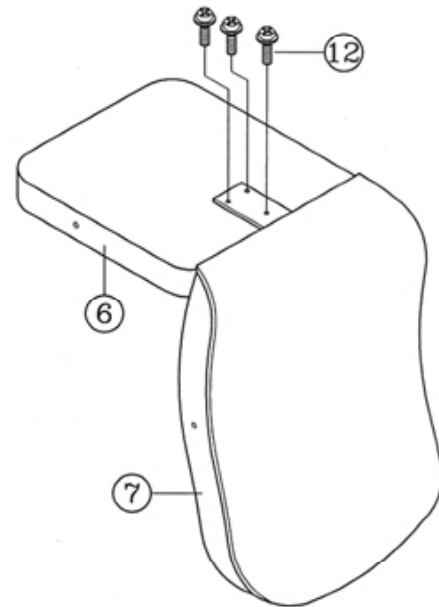

Assembly Instruction for "COMFORT" Classic Chair No. CH777

PART LIST

KEY QTY	DESCRIPTION	KEY QTY	DESCRIPTION	KEY QTY	DESCRIPTION			
1	5	Caster	5	1	Mechanism	9	4	Arm Screw
2	1	Base	6	1	Seat	10	4	Outer Bushing
3	1	Seat Post	7	1	Backrest	11	6	Mechanism Screw
4	1	Seat Post Cover	8	2	Armrest	12	3	Metal Backrest Screw

STEP 1.

STEP 2.

STEP 3.