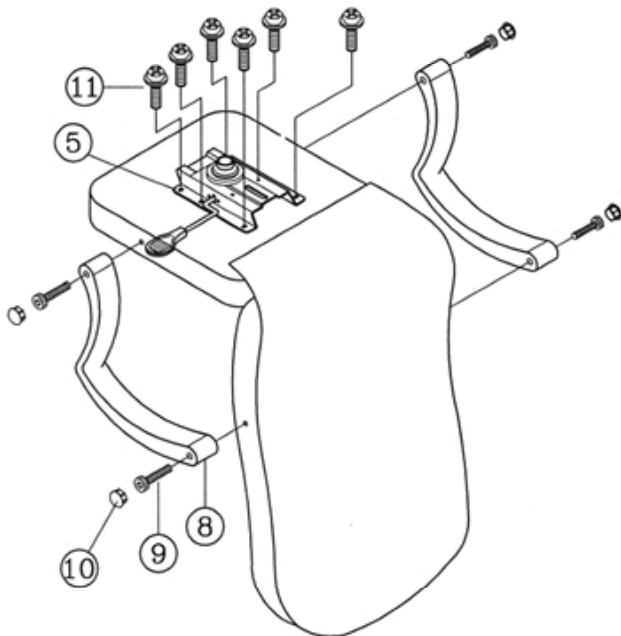

Assembly Instruction for "COMFORT" Classic Chair No. CH777

PART LIST

KEY QTY	DESCRIPTION	KEY QTY	DESCRIPTION	KEY QTY	DESCRIPTION			
1	5	Caster	5	1	Mechanism	9	4	Arm Screw
2	1	Base	6	1	Seat	10	4	Outer Bushing
3	1	Seat Post	7	1	Backrest	11	6	Mechanism Screw
4	1	Seat Post Cover	8	2	Armrest	12	3	Metal Backrest Screw

STEP 1.

STEP 2.

STEP 3.