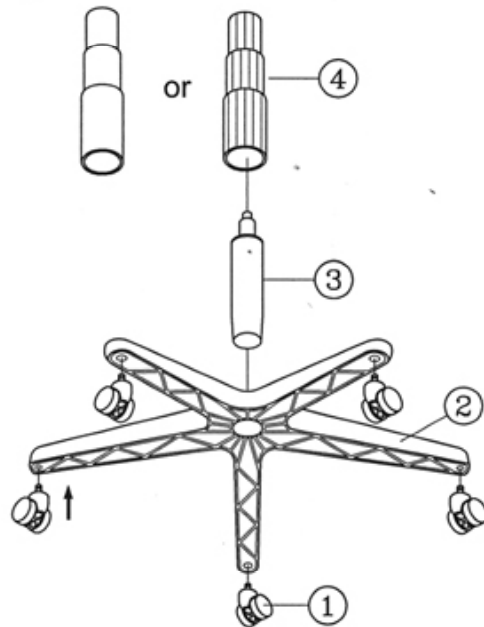

Assembly Instruction for "COMFORT" Classic Chair No. CH777

PART LIST

KEY QTY	DESCRIPTION	KEY QTY	DESCRIPTION	KEY QTY	DESCRIPTION			
1	5	Caster	5	1	Mechanism	9	4	Arm Screw
2	1	Base	6	1	Seat	10	4	Outer Bushing
3	1	Seat Post	7	1	Backrest	11	6	Mechanism Screw
4	1	Seat Post Cover	8	2	Armrest	12	3	Metal Backrest Screw

STEP 1.