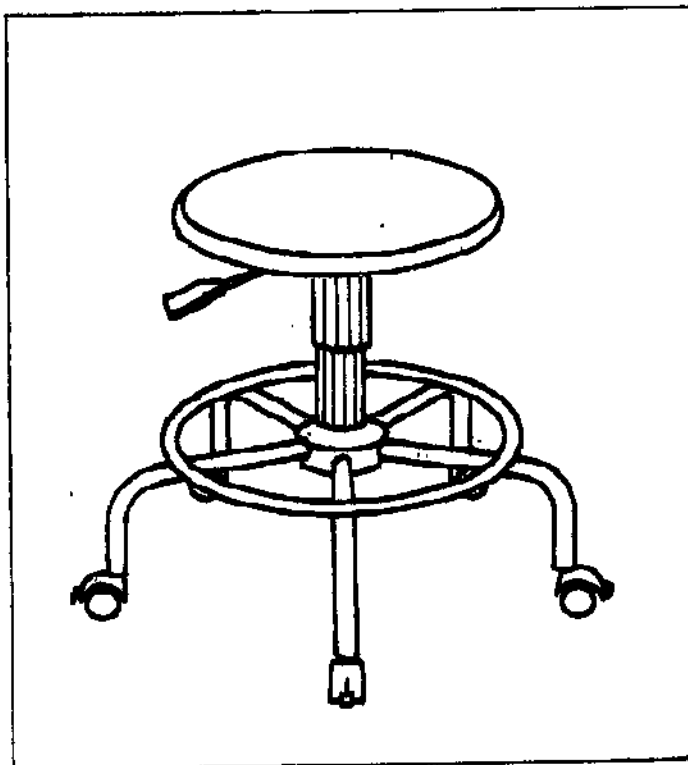

Assembly Instructions for "Office Stool" No. DC207 B

PARTS LIST

KEY	QTY	DESCRIPTION
1	5	CASTER & GLIDE
2	1	BASE
3	1	SEAT POST
4	1	SEAT POST COVER
5	1	BASE CAP
6	4	MECHANISM SCREW
7	1	MECHANISM
8	1	SEAT

STEP 1.

STEP 2.