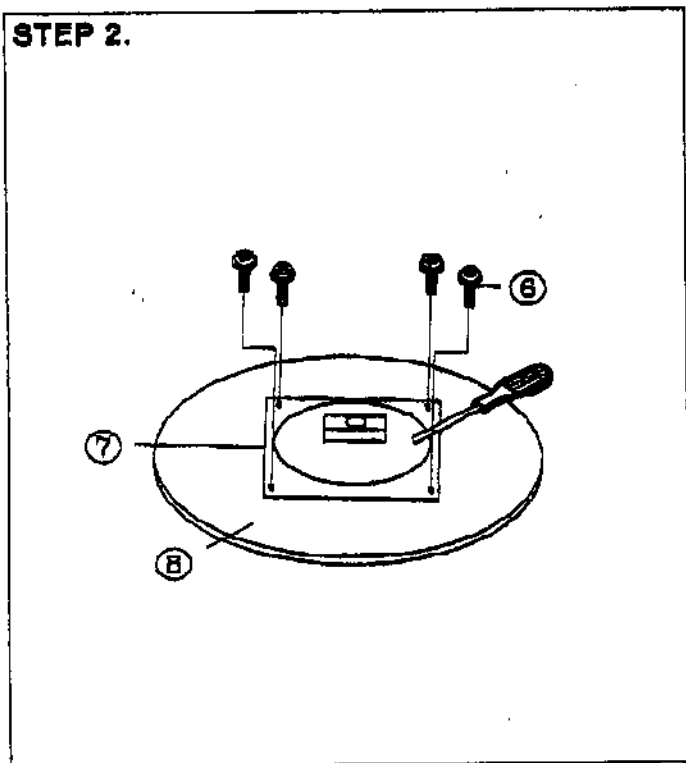

Assembly Instructions for "Office Stool" No. DC207 B

PARTS LIST

KEY	QTY	DESCRIPTION
1	5	CASTER & GLIDE
2	1	BASE
3	1	SEAT POST
4	1	SEAT POST COVER
5	1	BASE CAP
6	4	MECHANISM SCREW
7	1	MECHANISM
8	1	SEAT

STEP 1.

STEP 2.