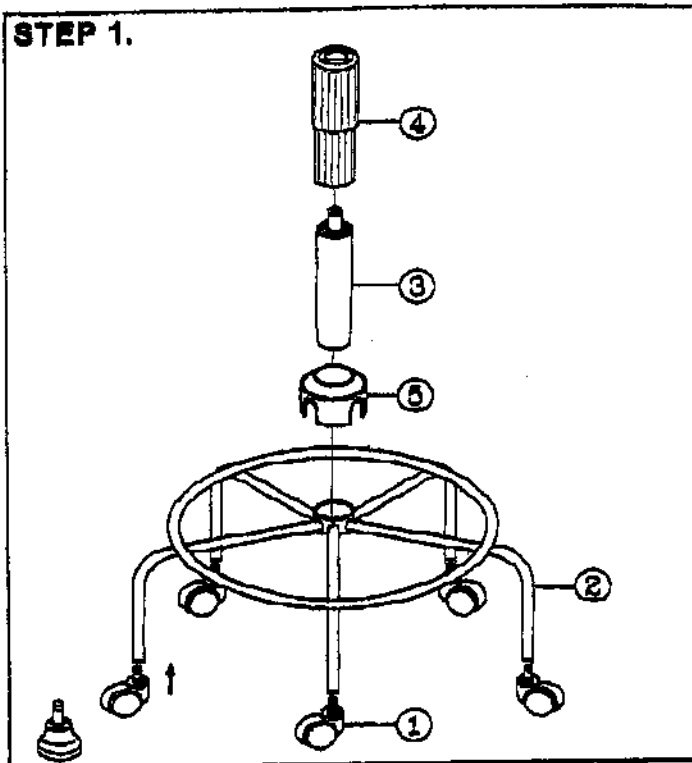

Assembly Instructions for "Office Stool" No. DC207 B

PARTS LIST

KEY	QTY	DESCRIPTION
1	5	CASTER & GLIDE
2	1	BASE
3	1	SEAT POST
4	1	SEAT POST COVER
5	1	BASE CAP
6	4	MECHANISM SCREW
7	1	MECHANISM
8	1	SEAT

STEP 1.