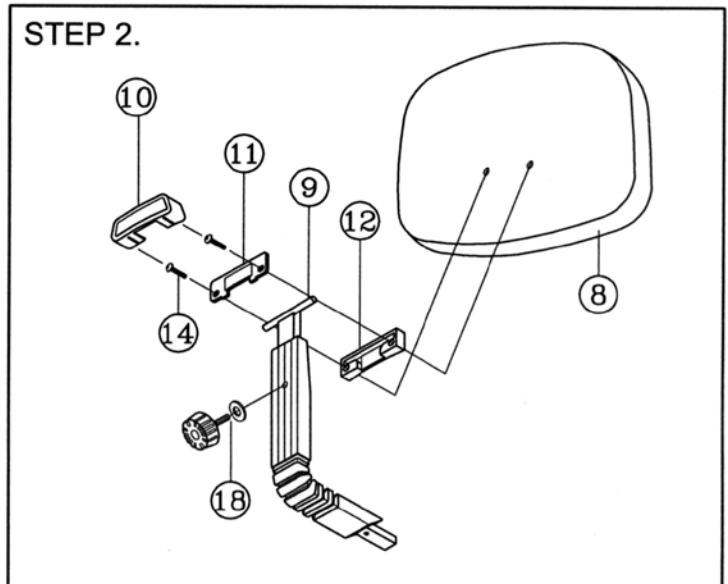

American-Style Draftsman Chair

Assembly Instructions

For DC778-34

PARTS LIST

| KEY | QTY | DESCRIPTION | KEY | QTY | DESCRIPTION | KEY | QTY | DESCRIPTION |
|-----|-----|-----------------|-----|-----|------------------------------------|-----|-----|--------------------------------------|
| 1 | 5 | Caster or Glide | 8 | 1 | Backrest | 14 | 2 | Backrest Screw |
| 2 | 1 | Base | 9 | 1 | Backrest Post + Cover | 15 | 1 | Seat Depth adjustment Knob + Washers |
| 3 | 1 | Base Cover | 10 | 1 | Plastic Cover | 16 | 6 | Mechanism Screw |
| 4 | 1 | Seat Post | 11 | 1 | Steel Plate | 17 | 1 | M5 Size Allen Wrench |
| 5 | 1 | Seat Post Cover | 12 | 1 | Plastic Holder | 18 | 1 | Backrest Height adj. Knob + Washer |
| 6 | 1 | Mechanism | 13 | 1 | Backrest Height adj. Knob + Washer | | | |
| 7 | 1 | Seat | | | | | | |