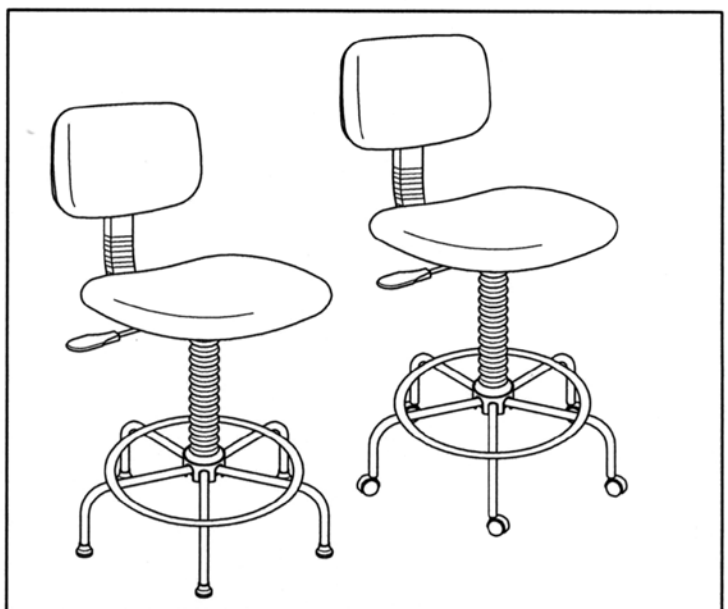

American-Style Draftsman Chair

Assembly Instructions

For DC778-34

PARTS LIST

| KEY | QTY | DESCRIPTION | KEY | QTY | DESCRIPTION | KEY | QTY | DESCRIPTION |
|-----|-----|-----------------|-----|-----|------------------------------------|-----|-----|--------------------------------------|
| 1 | 5 | Caster or Glide | 8 | 1 | Backrest | 14 | 2 | Backrest Screw |
| 2 | 1 | Base | 9 | 1 | Backrest Post + Cover | 15 | 1 | Seat Depth adjustment Knob + Washers |
| 3 | 1 | Base Cover | 10 | 1 | Plastic Cover | 16 | 6 | Mechanism Screw |
| 4 | 1 | Seat Post | 11 | 1 | Steel Plate | 17 | 1 | M5 Size Allen Wrench |
| 5 | 1 | Seat Post Cover | 12 | 1 | Plastic Holder | 18 | 1 | Backrest Height adj. Knob + Washer |
| 6 | 1 | Mechanism | 13 | 1 | Backrest Height adj. Knob + Washer | | | |
| 7 | 1 | Seat | | | | | | |

PREVENTIVE MAINTENANCE AND WARNING!

- USE THIS PRODUCT ONLY FOR SEATING ONE PERSON AT A TIME.
- DO NOT USE THIS CHAIR AS A STEP STOOL / LADDER.
- DO NOT SIT ON ANY PART OF THE CHAIR EXCEPT THE SEAT.
- DO NOT USE CHAIR ON UNEVEN FLOOR SURFACES.
- DO NOT USE CHAIR UNLESS ALL BOLTS, SCREWS AND KNOBS ARE TIGHT. AT LEAST EVERY SIX MONTHS, CHECK ALL BOLTS, SCREWS AND KNOBS TO BE SURE THEY ARE TIGHT.
- IF ANY PARTS ARE MISSING, BROKEN, DAMAGED OR WORN, STOP USE OF THE PRODUCT UNTIL REPAIRS ARE MADE USING FACTORY AUTHORIZED PARTS.
- DISPOSE OF PACKAGING PROPERLY. PLASTIC BAG IS NOT A TOY. DO NOT USE PLASTIC BAG AS HEAD COVERING - IT MAY CAUSE SUFFOCATION.
- FAILURE TO FOLLOW THESE WARNINGS COULD RESULT IN SERIOUS INJURY.