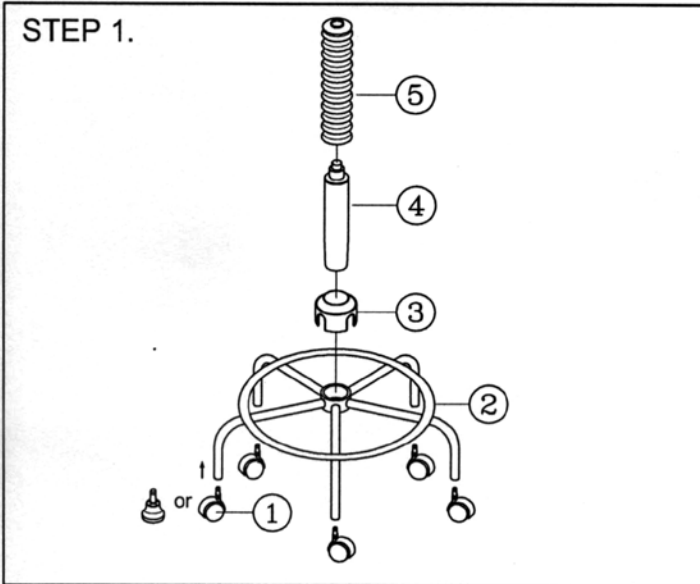

American-Style Draftsman Chair

Assembly Instructions

For DC778-34

PARTS LIST

| KEY | QTY | DESCRIPTION | KEY | QTY | DESCRIPTION | KEY | QTY | DESCRIPTION |
|-----|-----|-----------------|-----|-----|------------------------------------|-----|-----|--------------------------------------|
| 1 | 5 | Caster or Glide | 8 | 1 | Backrest | 14 | 2 | Backrest Screw |
| 2 | 1 | Base | 9 | 1 | Backrest Post + Cover | 15 | 1 | Seat Depth adjustment Knob + Washers |
| 3 | 1 | Base Cover | 10 | 1 | Plastic Cover | 16 | 6 | Mechanism Screw |
| 4 | 1 | Seat Post | 11 | 1 | Steel Plate | 17 | 1 | M5 Size Allen Wrench |
| 5 | 1 | Seat Post Cover | 12 | 1 | Plastic Holder | 18 | 1 | Backrest Height adj. Knob + Washer |
| 6 | 1 | Mechanism | 13 | 1 | Backrest Height adj. Knob + Washer | | | |
| 7 | 1 | Seat | | | | | | |