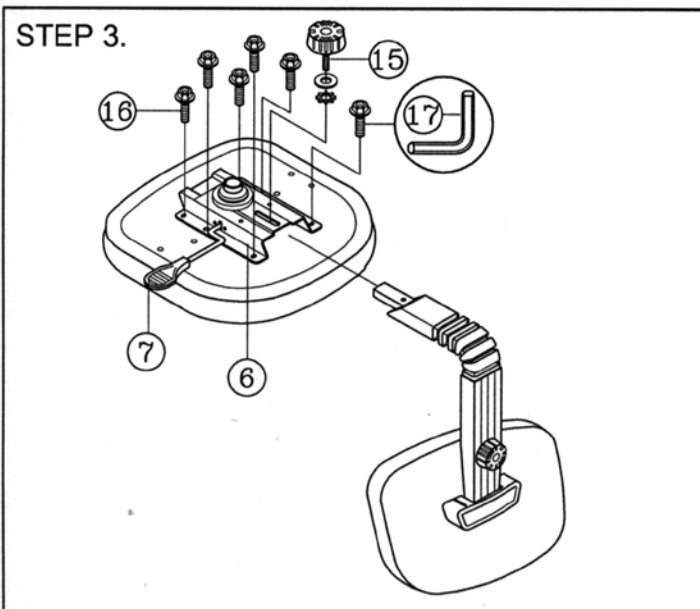

American-Style Draftsman Chair

Assembly Instructions

For DC778-34

PARTS LIST

| KEY | QTY | DESCRIPTION | KEY | QTY | DESCRIPTION | KEY | QTY | DESCRIPTION |
|-----|-----|-----------------|-----|-----|------------------------------------|-----|-----|--------------------------------------|
| 1 | 5 | Caster or Glide | 8 | 1 | Backrest | 14 | 2 | Backrest Screw |
| 2 | 1 | Base | 9 | 1 | Backrest Post + Cover | 15 | 1 | Seat Depth adjustment Knob + Washers |
| 3 | 1 | Base Cover | 10 | 1 | Plastic Cover | 16 | 6 | Mechanism Screw |
| 4 | 1 | Seat Post | 11 | 1 | Steel Plate | 17 | 1 | M5 Size Allen Wrench |
| 5 | 1 | Seat Post Cover | 12 | 1 | Plastic Holder | 18 | 1 | Backrest Height adj. Knob + Washer |
| 6 | 1 | Mechanism | 13 | 1 | Backrest Height adj. Knob + Washer | | | |
| 7 | 1 | Seat | | | | | | |