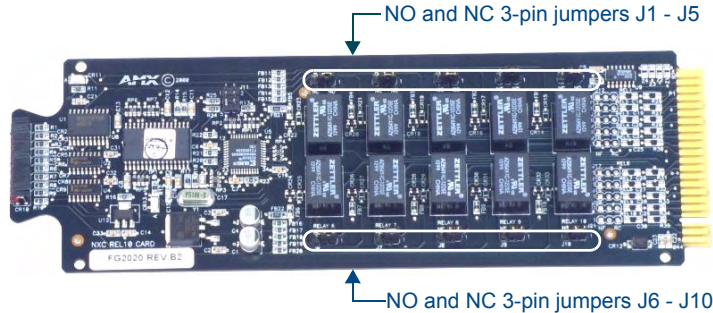

NetLinx Control Cards and NetModules

NetLinx Control Cards can be installed in either the NXF CardFrame, NI-4000, or NetModules. This document provides basic specifications and wiring information for the NetLinx Control cards.

For detailed information on the cards, refer to the *NetLinx CardFrame, Control Cards, and NetModules* Instruction Manual. available on-line via www.amx.com.

FIG. 1 NXC-REL10 Relay 10 Control Card

NXC-REL10 Specifications

The NXC-REL10 Relay Control Card provides ten relays supporting devices that employ simple momentary or latching contact-closure control, with LED feedback.

NXC-REL10 (FG2020) Specifications	
Power Requirements:	260 mA @ 12 VDC (maximum)
Operation:	Relays 1-10: ten relays, 1A @, 24VAC / 28VDC
LEDs:	10 red LEDs light to show ON status activity for each relay.
Wiring:	<ul style="list-style-type: none"> Two 10-pin 3.5 mm captive-screw terminals Commoning strip (metal)
DEVICE_ID:	\$010a

Pinouts and Functions:

NXC-REL10 Pinouts and Functions			
Pin	Function	Pin	Function
1	Relay 1A	11	Relay 6A
2	Relay 1B	12	Relay 6B
3	Relay 2A	13	Relay 7A
4	Relay 2B	14	Relay 7B
5	Relay 3A	15	Relay 8A
6	Relay 3B	16	Relay 8B
7	Relay 4A	17	Relay 9A
8	Relay 4B	18	Relay 9B
9	Relay 5A	19	Relay 10A
10	Relay 5B	20	Relay 10B