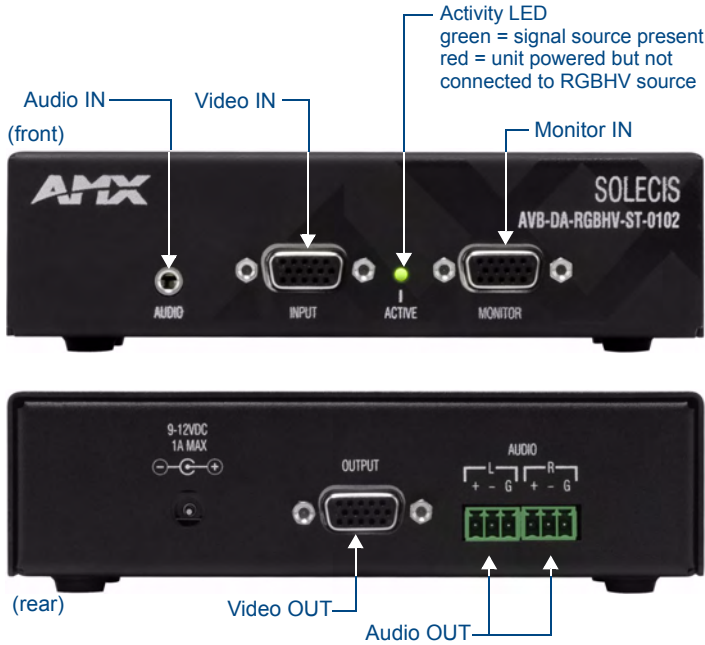

Overview

The Solecis AVB-DA-RGBHV-ST-0102 1x2 RGBHV HD-15, Stereo Distribution Amplifier (FG1340-1101-02) is a high resolution wideband PC Splitter with exceptional characteristics and features second to none. With an RGB video bandwidth in excess of 350MHz (-3dB) the AVB-DA-RGBHV-ST-0102 is the perfect choice for all presentation applications.

The buffered input provides for a local monitor loop through and main output for onward connection to monitors, projectors and plasma displays. The main output features 75 ohm drive for connection to long cable runs and TTL Sync restore for total compatibility.

The AVB-DA-RGBHV-ST-0102 is capable of providing either balanced or unbalanced audio outputs.

FIG. 1 Solecis AVB-DA-RGBHV-ST-0102

Product Specifications

AVB-DA-RGBHV-ST-0102 Specifications	
RGB Input	
Number:	1
Connector:	HD-15
Level:	Analog
Max Level:	1V p-p
Impedance:	75 ohm
Sync Input	
Type:	Analogue or TTL
Impedance:	470 ohm
RGB Video Bandwidth:	300MHz -3dB
RGB Return Loss:	-45dB@10MHz, -27dB@100MHz
Sync Processing:	None
RGB Output	
Number:	2
Connectors:	HD-15
Level:	Analog
Gain:	Unity
Impedance:	75 ohm

AVB-DA-RGBHV-ST-0102 Specifications (Cont.)

Sync Output	
Level:	TTL
Gain:	TTL restore
Impedance:	75 ohm
Audio:	Balanced/Unbalanced audio via 3.5mm stereo socket to phoenix
Power	
Input Voltage:	9V
Connector:	2.1mm DC power jack for use with included external power supply.
Power Consumption:	3W
Dimensions (HWD):	1.49" x 5.70" x 3.85" (38cm x 14.5cm x 9.8cm)
Weight:	1.5 lbs. (0.68kg)
Certifications:	• CE • UL • FCC class B, part 15 • RoHS/WEEE compliant

Safety Instructions

Please read these instructions before using your AMX Solecis device. Failure to comply with these instructions could result in fire, electrical shock, personal injury, death, or damage to the equipment.

Liquid Spills

Do not set drinks on top of the unit or immerse the unit in liquid.

Do Not Disassemble

This device contains no user serviceable parts. All servicing must be performed by a qualified service technician.

For Safety Reasons

- Do not place the unit on an unstable surface.
- Do not use near water or sources of heat.
- Use only recommended attachments.
- Use the type of power supply as specified.
- Unplug the power to the unit and refer servicing to qualified personnel under the following conditions:
  - If liquid has been spilled or the unit has been exposed to rain or water.
  - If it does not operate normally when the operating instructions are followed or if it exhibits a distinct change in performance indicating a need for service.
  - If the unit has been dropped or the cabinet damaged.

Connections

Connect the RGBHV and Audio sources to the Input sockets on the front panel of the unit.

- The RGB inputs are 75 ohm terminated and the audio input 47Kohm terminated. The video outputs are fully 75 ohm driven and the audio balanced.
- For unbalanced systems use the + and Gnd terminals.

Note: It is imperative that the input sources are fully compatible with the display and sound devices.

The unit may now be powered.

Power / Video Indication ("Active" LED)

- When the unit is powered without the RGBHV input connected, the Active indicator will be Red.
- When a signal source is applied, the indicator will turn Green.