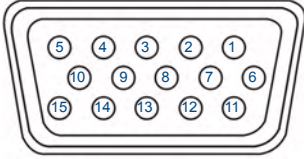

Video Pin Connections

FIG. 2 provides the pin layout for the HD-15 connectors:

FIG. 2 RGBHV HD-15 connector

The pin configuration for the HD-15 (video) connector are as follows:

1 - RED	9 - n/c
2 - GREEN	10 - SYNC GROUND
3 - BLUE	11 - n/c
4 - n/c	12 - n/c
5 - n/c	13 - H SYNC
6 - RED GROUND	14 - V SYNC
7 - GREEN GROUND	15 - n/c
8 - BLUE GROUND