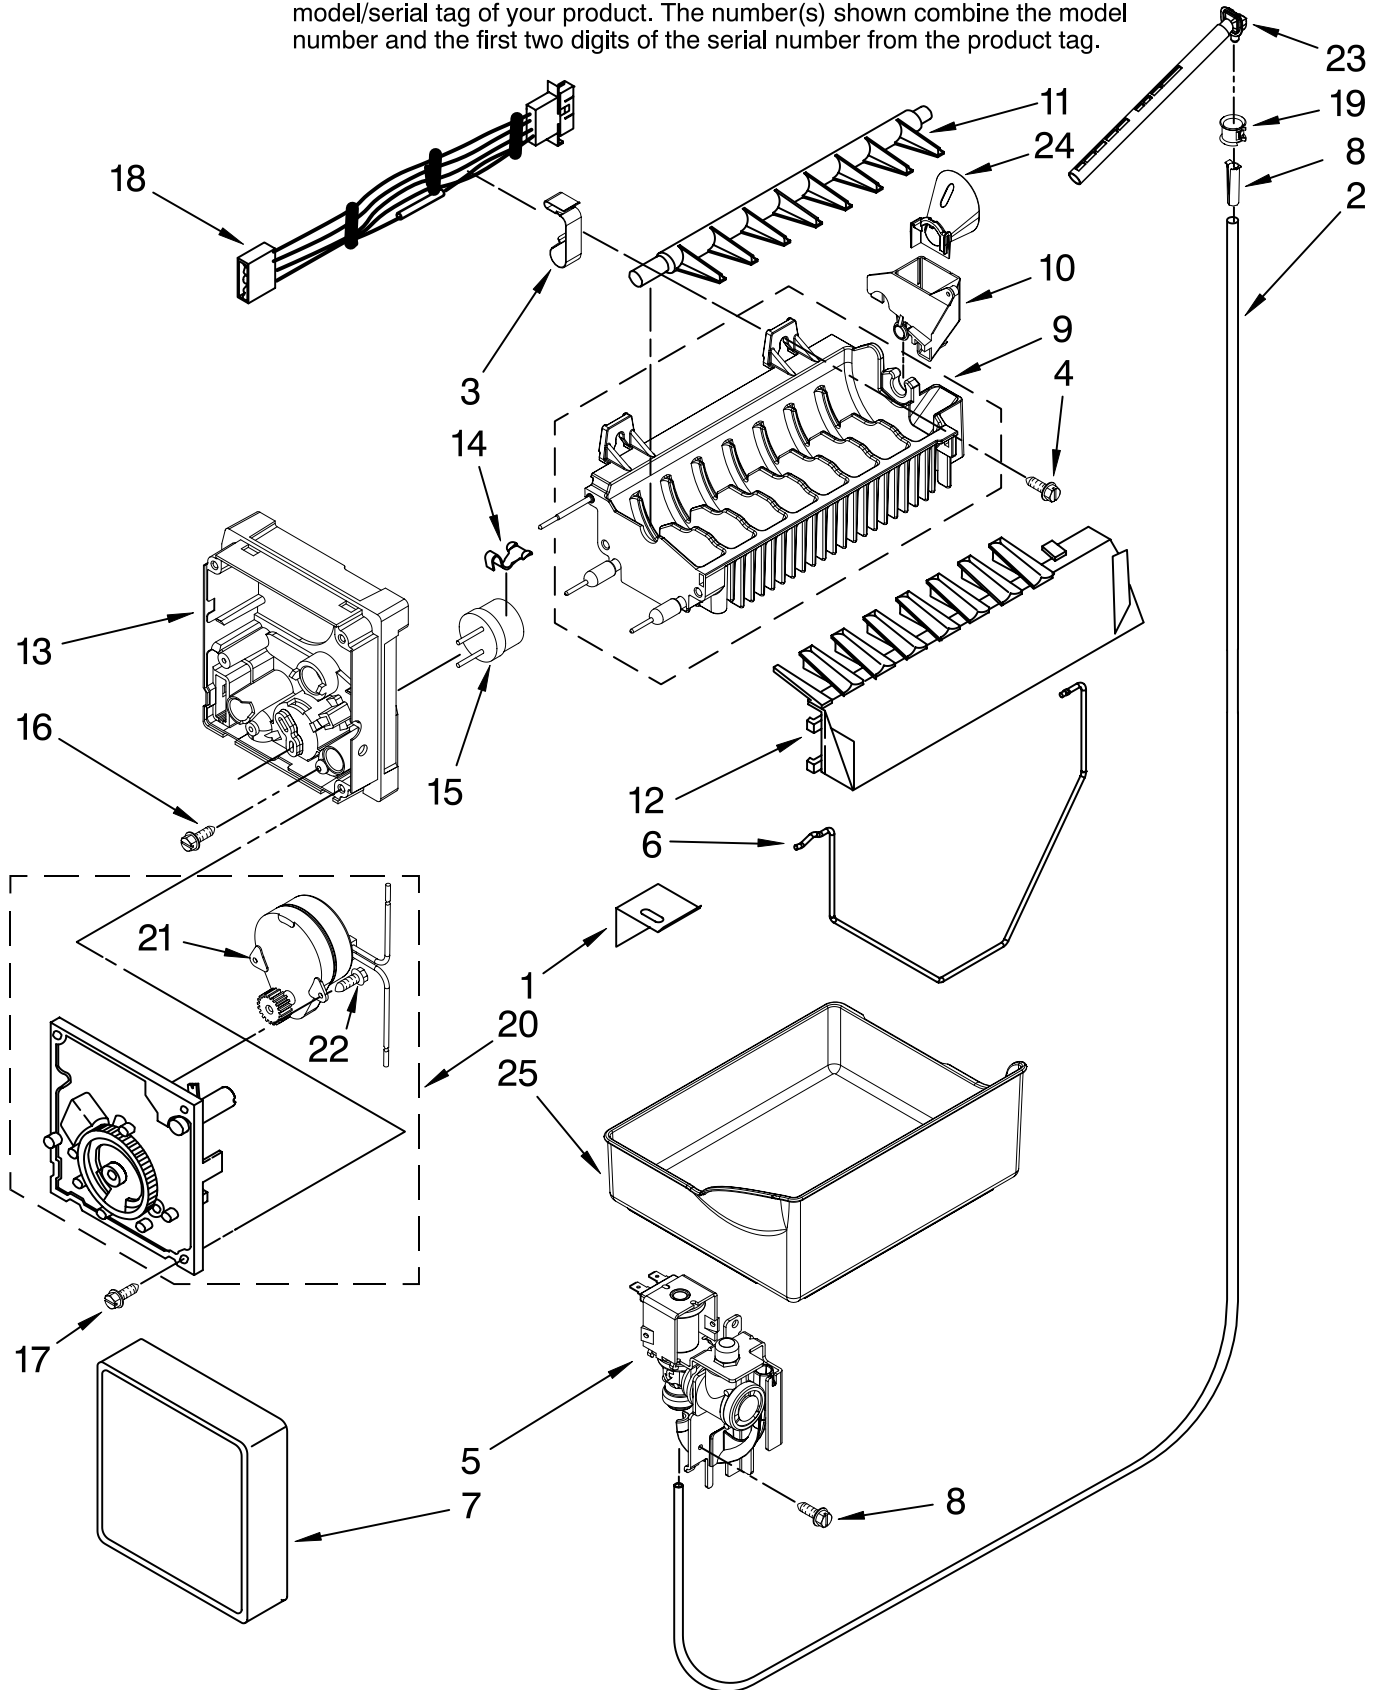

ICEMAKER PARTS

For Models: ABB2222fEW11, ABB2222FEB11, ABB2222FEQ11
(White) (Black) (Bisque)

The model(s) number shown may be different than what is printed on the model/serial tag of your product. The number(s) shown combine the model number and the first two digits of the serial number from the product tag.

FOR ORDERING INFORMATION REFER TO PARTS PRICE LIST