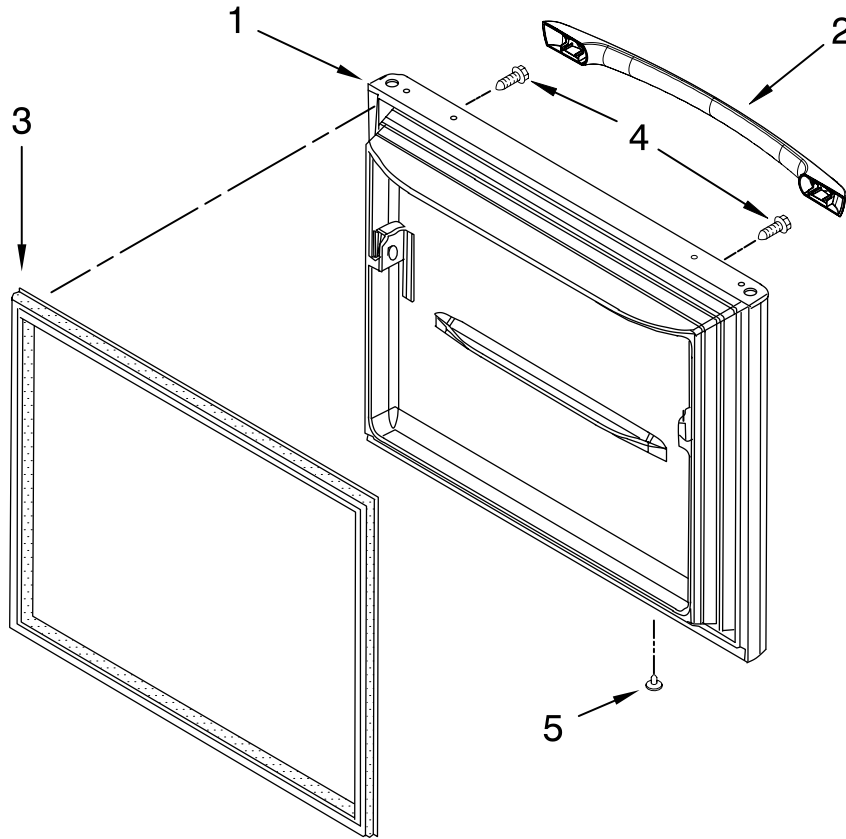

FREEZER DOOR PARTS

For Models: ABB2222fEW11, ABB2222FEB11, ABB2222FEQ11
(White)   (Black)   (Bisque)

The model(s) number shown may be different than what is printed on the model/serial tag of your product. The number(s) shown combine the model number and the first two digits of the serial number from the product tag.

Illus. No.	Part No.	DESCRIPTION
1		Freezer Door (w/ Insulation)
	W10170997	White
	W10170998	Black
	W10170999	Bisque

Illus. No.	Part No.	DESCRIPTION
2		Handle
	67006458	White
	W10119667	Bisque
	67006463	Black
3		Door Gasket, Magnetic
	W10130894	White
	W10130587	Black

Illus. No.	Part No.	DESCRIPTION
4		Screw, Handle Hole
	12992902	White
5		Plug, Button (2)
	10712401	White
	67004838	Black

FOR ORDERING INFORMATION REFER TO PARTS PRICE LIST