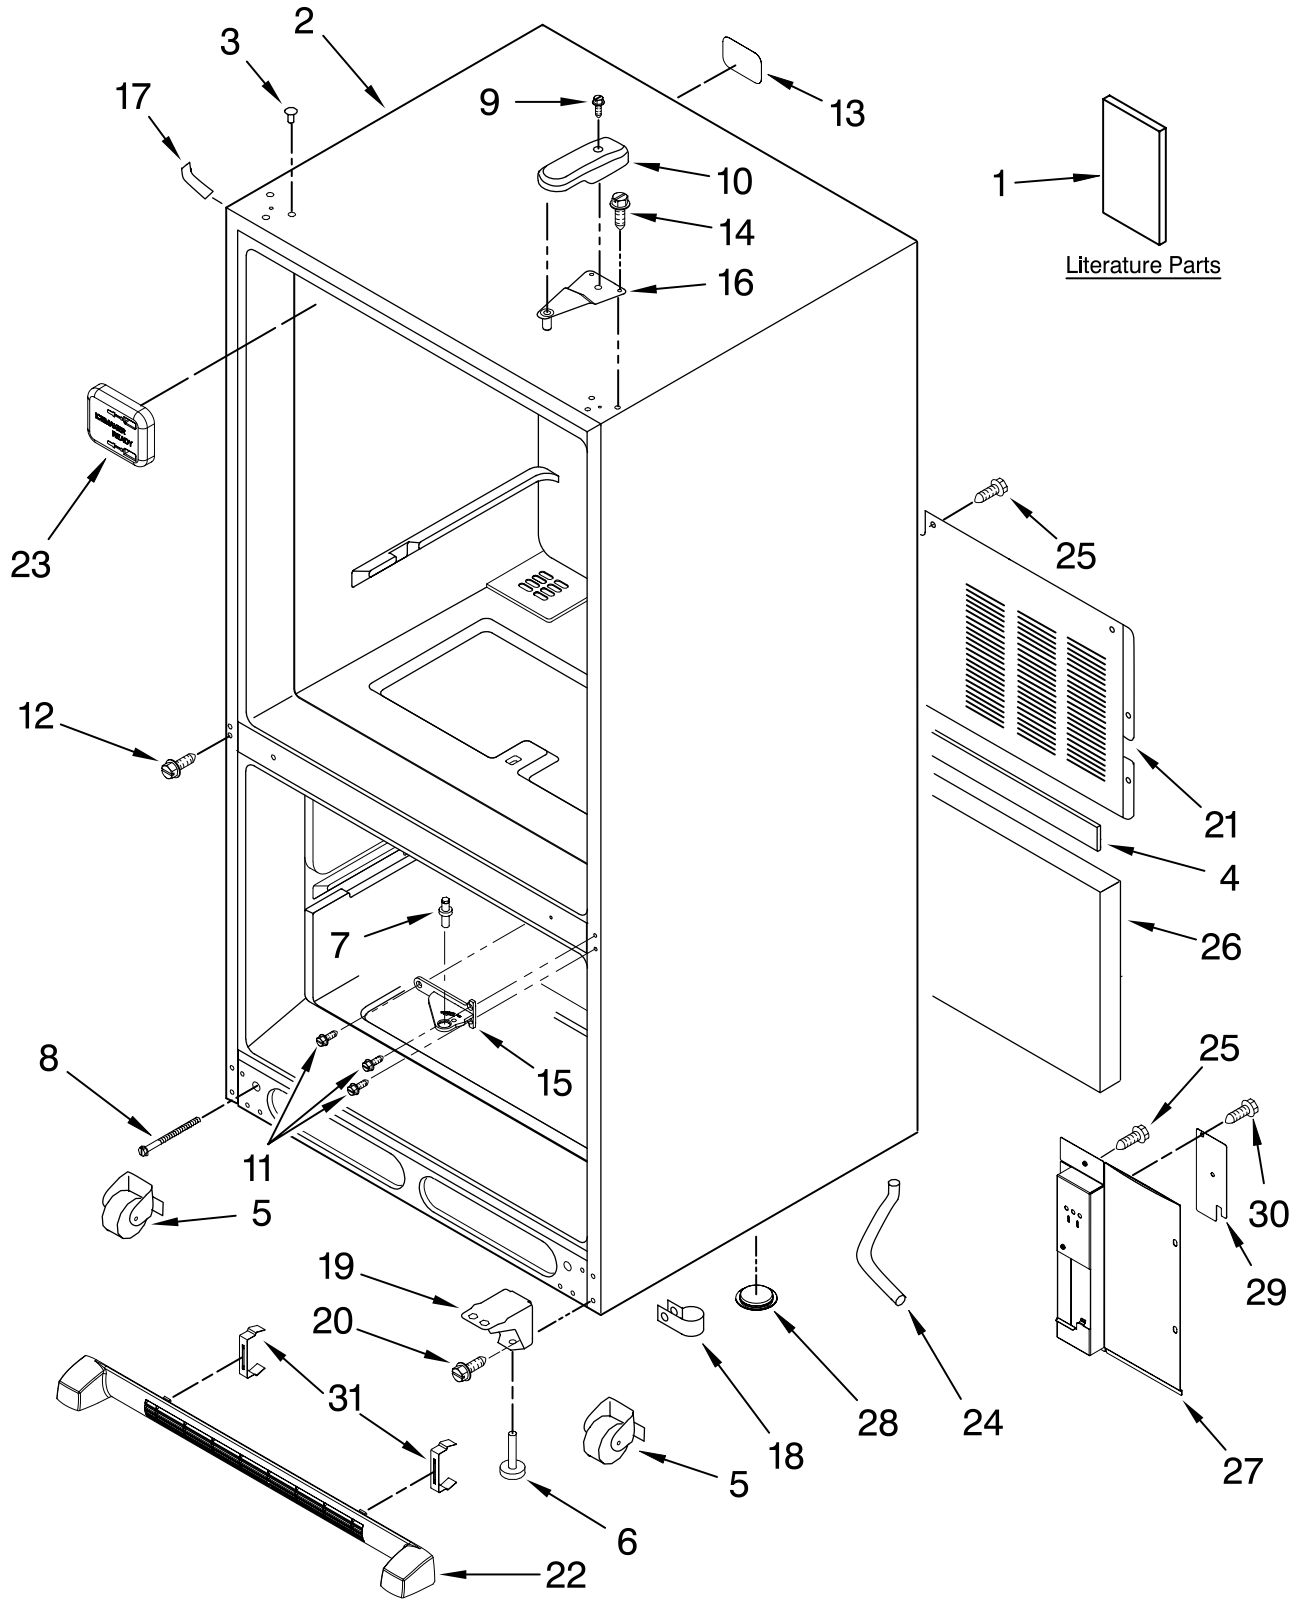

CABINET PARTS

For Models: ABB2222fEW11, ABB2222FEB11, ABB2222FEQ11
(White) (Black) (Bisque)

The model(s) number shown may be different than what is printed on the model/serial tag of your product. The number(s) shown combine the model number and the first two digits of the serial number from the product tag.

Illus. No.	Part No.	DESCRIPTION	Illus. No.	Part No.	DESCRIPTION	Illus. No.	Part No.	DESCRIPTION
1		Literature Parts	10		Cover, Hinge	20	67006564	Screw
	W10137539	Use & Care Guide		67001014	White	21	67006101	Cover, Unit
	W10123458	Energy Guide		67001013	Bisque	22		Grille Assembly
	W10165418	Tech Sheet		67001012	Black			(Includes Clips)
2		Cabinet (Not a Servicable Part)	11	67005822	Screw		67007004	White
3		Plug, Button (3)	12	67006380	Screw		67006791	Bisque
	67001130	White	13	67005064	Label, FI Tb		67006954	Black
	67001131	Black			Plug	23	67001098	Cover, FI Tb
4	B5759649	Gasket	14	67006303	Screw	24	W10164397	Tube, Drain
5	67006118	Roller Assembly	15		Hinge, Center	25	67006425	Screw (9)
6	67003868	Foot, Brake		67006960	White	26	67003796	Fiber, Acoustic
7	67006642	Pin, Center Hinge		67007043	Black	27	67001097	Cover, Water Valve
8	67006611	Bolt, Adjusting (Front Roller)	16	12566604ED	Hinge, Top	28	A3076901	Plug Button
9	67006521	Screw	17		Cover, Corner	29	12479901	Plate, Cover
				67003484	White	30	67006662	Screw
				67003486	Bisque	31	12627302	Clip, Grille
				67003485	Black	Following Parts Not Illustrated		
			18	67001067	Clip, Drain	8170942 Clamp, Tube		
			19	67007174	Foot, Cabinet			