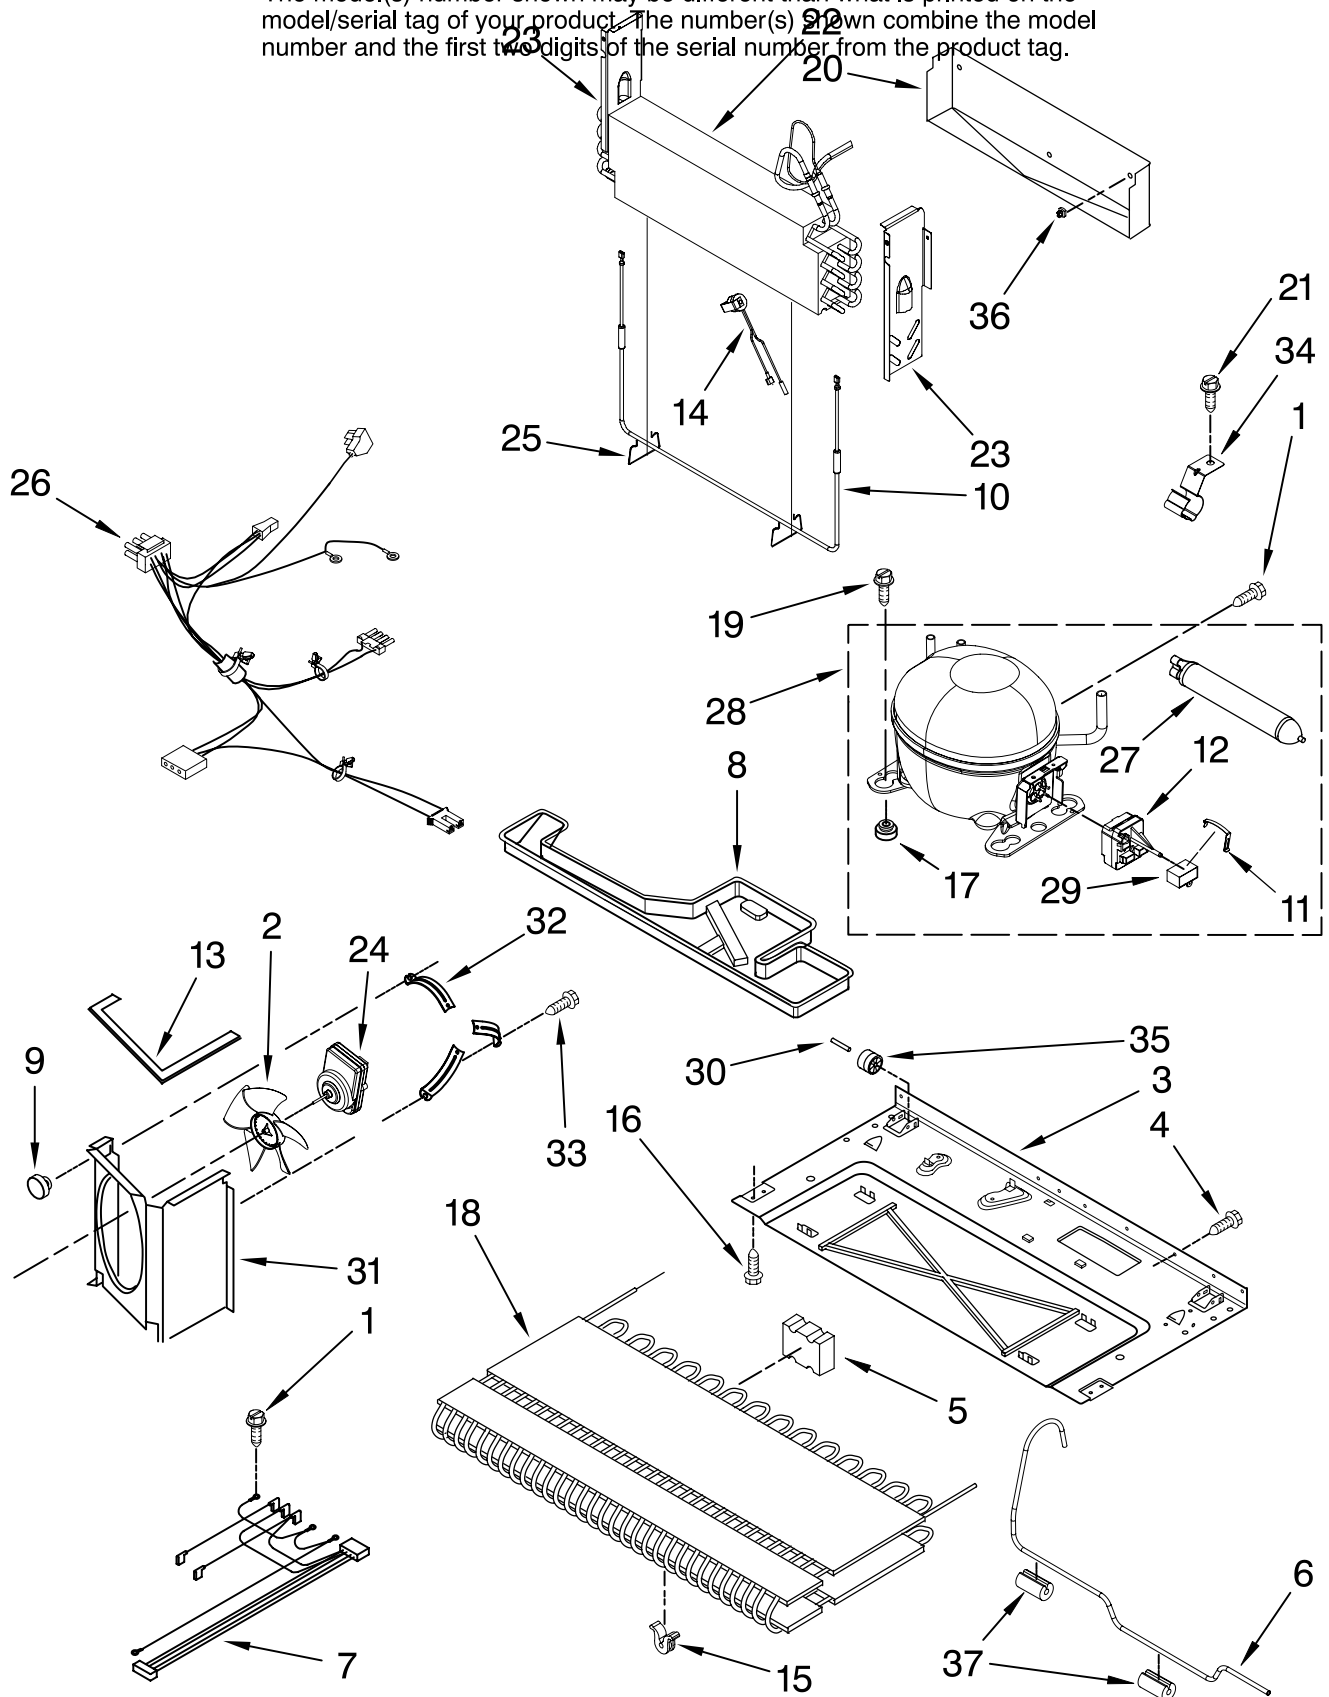

UNIT PARTS

For Models: ABB2222fEW11, ABB2222FEB11, ABB2222FEQ11
(White) (Black) (Bisque)

The model(s) number shown may be different than what is printed on the model/serial tag of your product. The number(s) shown combine the model number and the first two digits of the serial number from the product tag.

FOR ORDERING INFORMATION REFER TO PARTS PRICE LIST