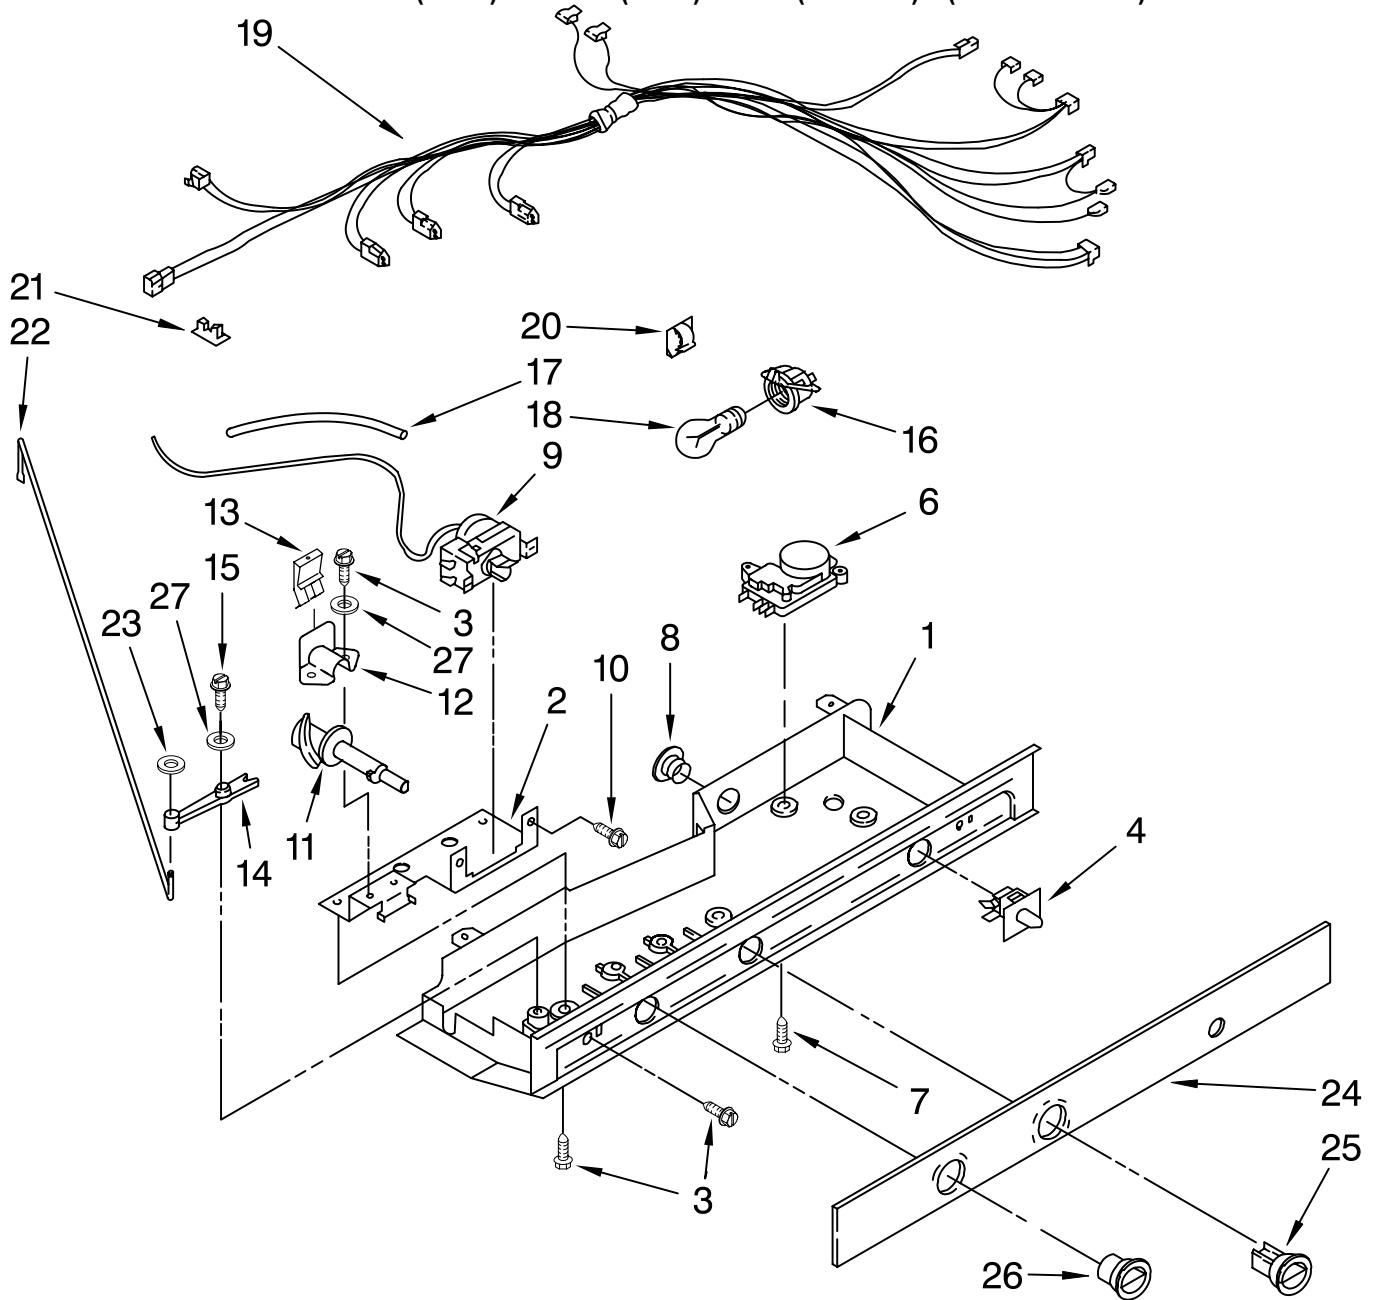

CONTROL PARTS

For Model: ASD2522VRW00, ASD2522VRB00, ASD2522VRS00, ASD2522VRD00
(White) (Black) (Stainless) (Universal Silver)

Illus. No.	Part No.	DESCRIPTION
1	2200137	Control Box
2	1110629	Mounting Bracket
3	3196537	Screw (4)
4	2149705	Light Switch
6	2188375	Defrost Timer
7	489398	Screw (2)
8	940014	Hole Plug
9	2198202	Thermostat Assembly
10	487869	Screw

Illus. No.	Part No.	DESCRIPTION
11	2182195	Cam Assembly
12	1110560	Bearing Body
13	2196062	Clip, Damper Control
14	1110559	Pivot Arm
15	627068	Screw
16	2162085	Light Socket
17	2196001	Thermostat, Barrier
18	527949	Light Bulb
19	2206512	Control Box Harness

Illus. No.	Part No.	DESCRIPTION
20	1115374	Clip, Wiring
21	1115375	Clip, Wiring
22	1123960	Connecting Rod
23	489285	Fastener, Push-On
24	W10127380	Escutcheon, Control Box
25	2182111	Thermostat knob
26	2197871	Knob, Air Control
27	489203	Spring Washer

FOR ORDERING INFORMATION REFER TO PARTS PRICE LIST