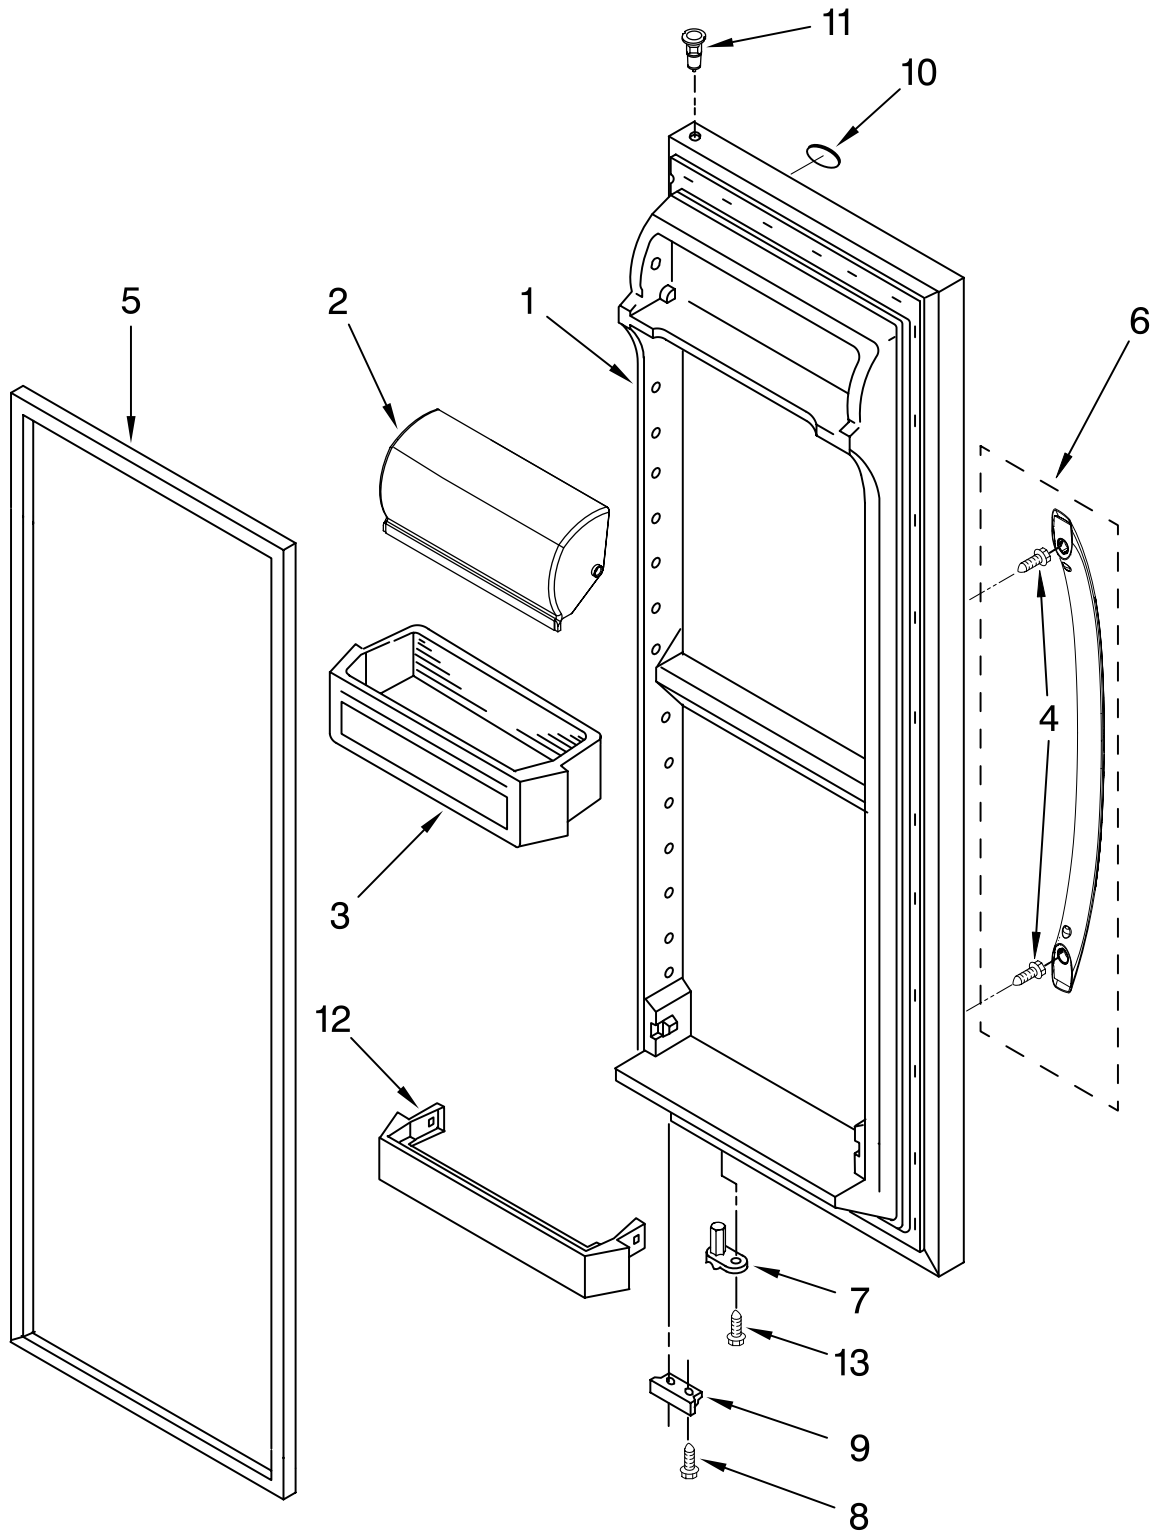

REFRIGERATOR DOOR PARTS

For Model: ASD2522VRW00, ASD2522VRB00, ASD2522VRS00, ASD2522VRD00
(White) (Black) (Stainless) (Universal Silver)

FOR ORDERING INFORMATION REFER TO PARTS PRICE LIST

REFRIGERATOR DOOR PARTS

For Model: ASD2522VRW00, ASD2522VRB00, ASD2522VRS00, ASD2522VRD00
(White) (Black) (Stainless) (Universal Silver)

Illus. No.	Part No.	DESCRIPTION
1		Refrigerator Door (Includes Item 6)
	W10169867	White
	W10169868	Black
	W10171245	Stainless
	W10173663	Universal Silver
2	2256101	Door, Compartment
3	2187172K	Door Bin (3)
4	2326016	Screw, Handle
5		Door Gasket, Magnetic (Repair)
	2221302	Mist Beige
	2221313	Black
6		Handle Assy
	W10119663	White
	W10119665	Black
7	2182178	Door Closer, Upper Cam
8	489420	Screw
9		Bracket, Door Stop
	2206629	Chrome
	2206629B	Black
10	12528501	Nameplate
11	2308091	Thimble, Top
12	2177962K	Trivet
13	3400012	Screw

FOR ORDERING INFORMATION REFER TO PARTS PRICE LIST