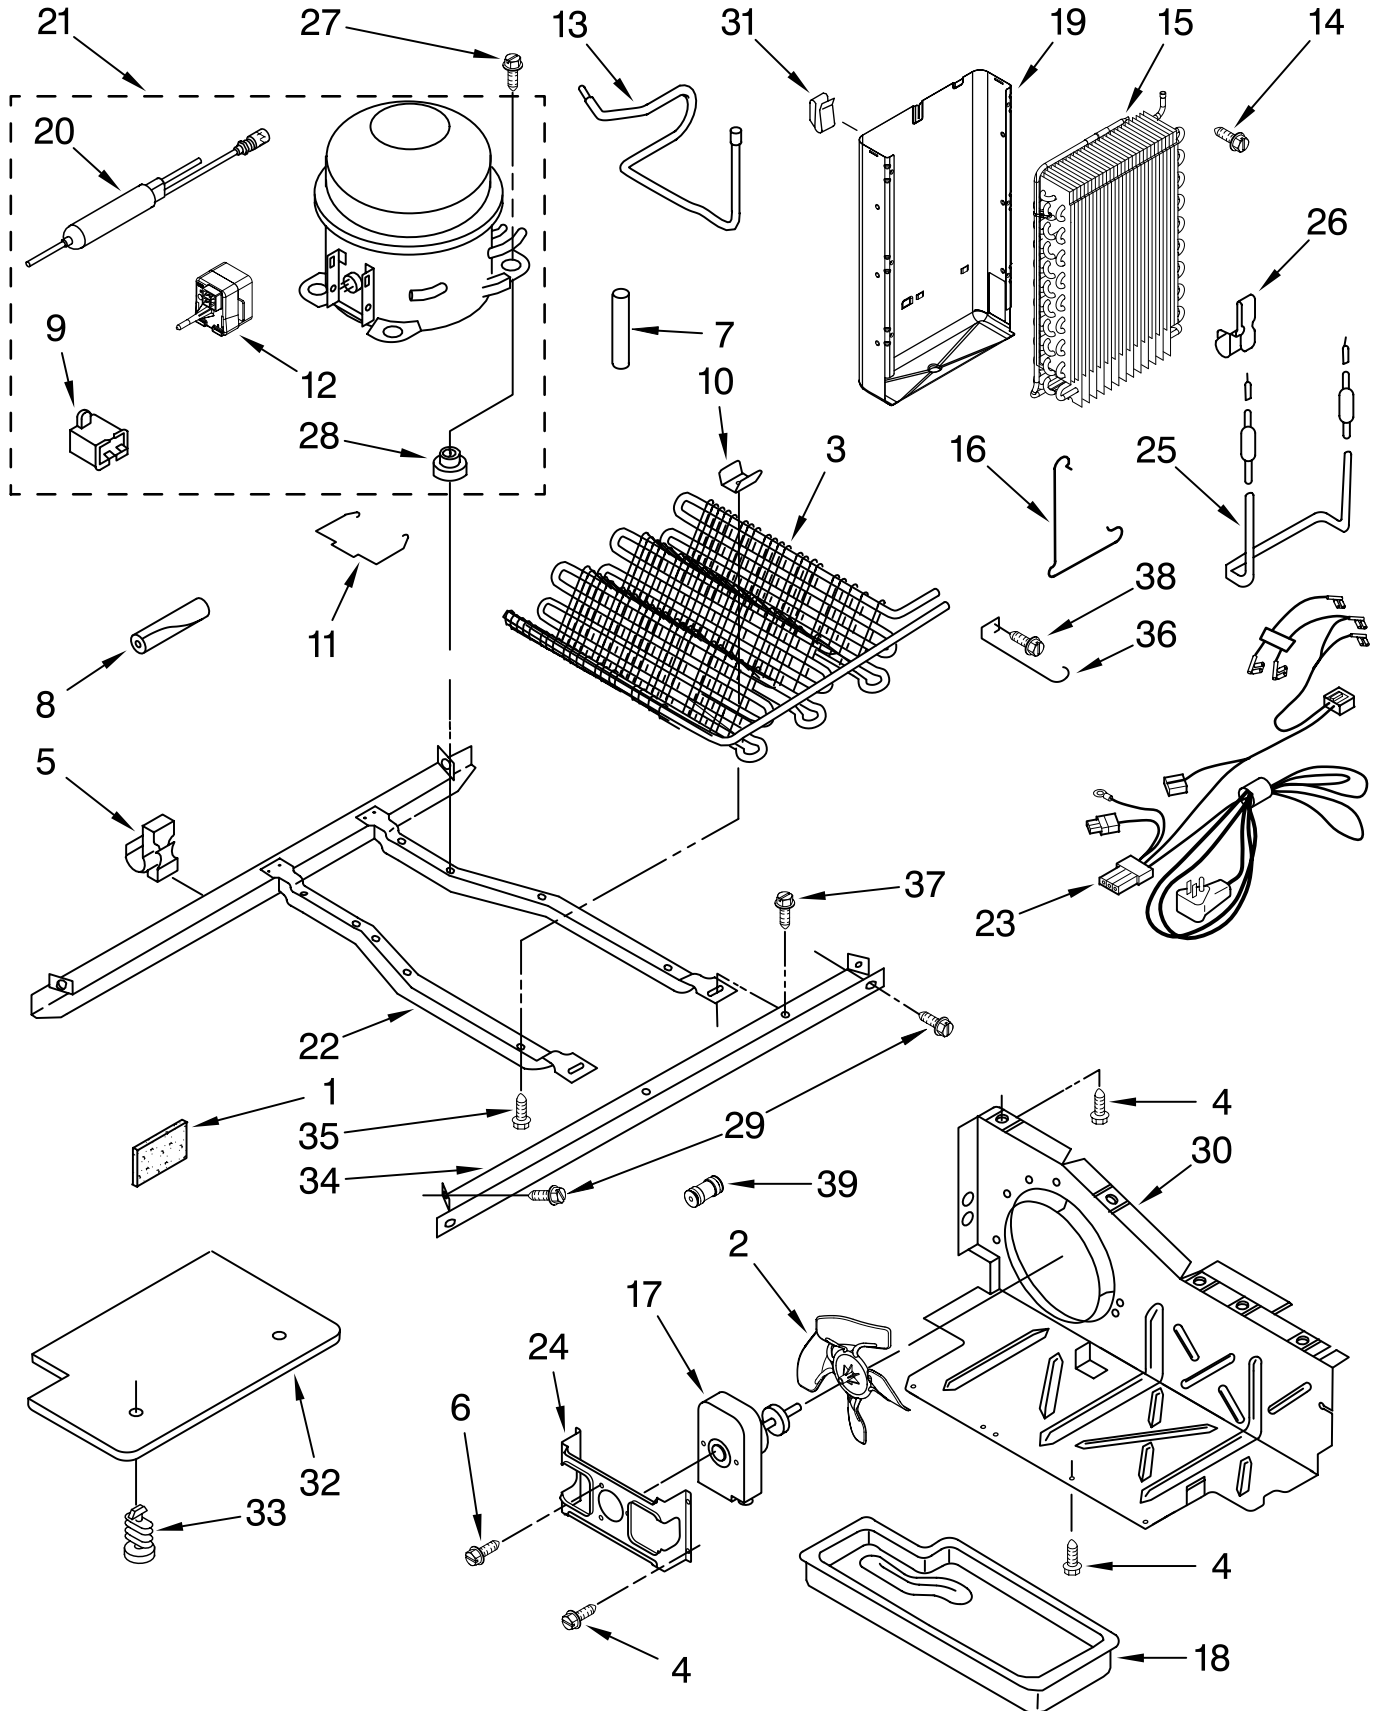

UNIT PARTS

For Model: ASD2522VRW00, ASD2522VRB00, ASD2522VRS00, ASD2522VRD00

(White)

(Black)

(Stainless)

(Universal Silver)

FOR ORDERING INFORMATION REFER TO PARTS PRICE LIST

UNIT PARTS

For Model: ASD2522VRW00, ASD2522VRB00, ASD2522VRS00, ASD2522VRD00
(White) (Black) (Stainless) (Universal Silver)

Illus. No.	Part No.	DESCRIPTION	Illus. No.	Part No.	DESCRIPTION	Illus. No.	Part No.	DESCRIPTION
1	2169104	Insulation, Sound	21	W10140971	Compressor (Includes Items 9, 12, 20 & 28) (Also Order 876765 Tube Kit)	Following Parts Not Illustrated and Optional Parts Not Included		
2	2225834	Fan, Blade	22	2304904	Unit Mounting Frame		978025	Valve, Access (1/4")
3	W10121487	Condenser Assembly (Also Order #7)	23	4389205	Unit, Harness		978026	Valve, Access (5/16")
4	489464	Screw	24	2181929	Fan, Motor Bracket		978027	Valve, Access (3/8")
5	2208280	Clip, Wire	25	2323198	Heater, Defrost		978028	Valve, Access (1/2")
6	8533993	Screw	26	2304287	Clip		978029	Valve, Access (5/8")
7	W10132427	Bushing, Compressor	27	489373	Screw (4)		978030	Valve, Access (3/4")
8	2161302	Sleeve	28	4388295	Grommet (4)		876764	Valve, Access (3/16")
9	2255130	Capacitor	29	489340	Screw	REFRIGERANT CHARGE		
10	2216914	Clip, Condenser	30	2196202	Air Baffle			5.0 oz.
11	2212996	Strap, Bale	31	2155547	Clip, Heat Shield			(R-134A)
12	2313162	Start-Device, Combination (Start Relay and Overload)	32	2304899	Unit Cover, Bottom			
13	2313230	Tube Suction	33	489396	Clip			
14	489478	Screw	34	2305374	Unit Mounting Rail			
15	2188823	Evaporator	35	8281232	Screw			
16	2161324	Clamp	36	2260517	Guard, Fan			
17	W10130108	Fan, Motor	37	489427	Screw			
18	1105523	Tray, Evaporator	38	488649	Screw			
19	2217194	Heat Shield (Includes #26)	39	2320322	Connector, Water Tube			
20		Drier						
	2319825	Production Service						
	W10143759							

FOR ORDERING INFORMATION REFER TO PARTS PRICE LIST