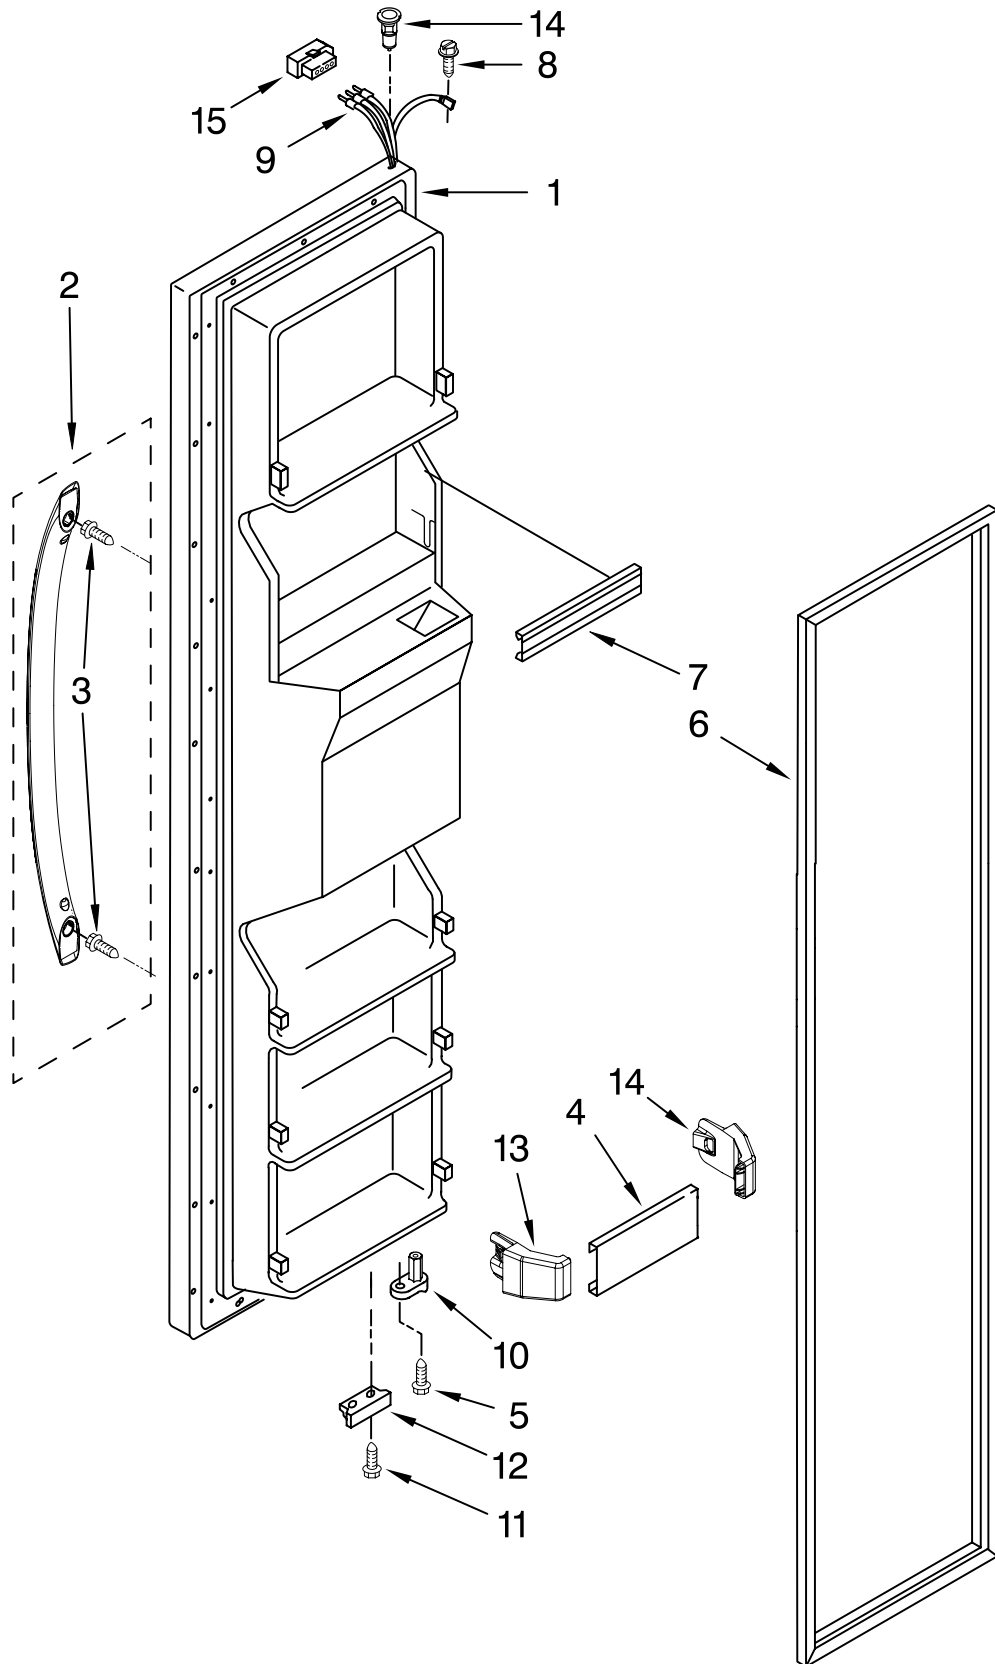

FREEZER DOOR PARTS

For Model: ASD2522VRW00, ASD2522VRB00, ASD2522VRS00, ASD2522VRD00
(White) (Black) (Stainless) (Universal Silver)

FOR ORDERING INFORMATION REFER TO PARTS PRICE LIST

FREEZER DOOR PARTS

For Model: ASD2522VRW00, ASD2522VRB00, ASD2522VRS00, ASD2522VRD00
(White) (Black) (Stainless) (Universal Silver)

Illus. No.	Part No.	DESCRIPTION
1		Freezer Door (Includes Item 8 And Dispenser Front Parts)
	W10169599	White
	W10169600	Black
	W10171251	Stainless
	W10173666	Universal Silver
2		Handle Assy
	W10119666	White
	W10119668	Black
3	2326016	Screw, Handle
4	2313199K	Trim, Door (4)
5	3400012	Screw
6		Door Gasket, Magnetic (Repair)
	2221303	Mist Beige
	2221314	Black
7	2209681	Trim, Door Shelf
8	488500	Screw
9	2206601	Wire Harness
10	2182179	Door Closer, Upper Cam
11	489420	Screw
12		Bracket, Door Stop
	2206629	Chrome
	2206629B	Black
13	2195917	End Cap (8)
14	2182181	Thimble, Top
15	2154473	Connector

FOR ORDERING INFORMATION REFER TO PARTS PRICE LIST