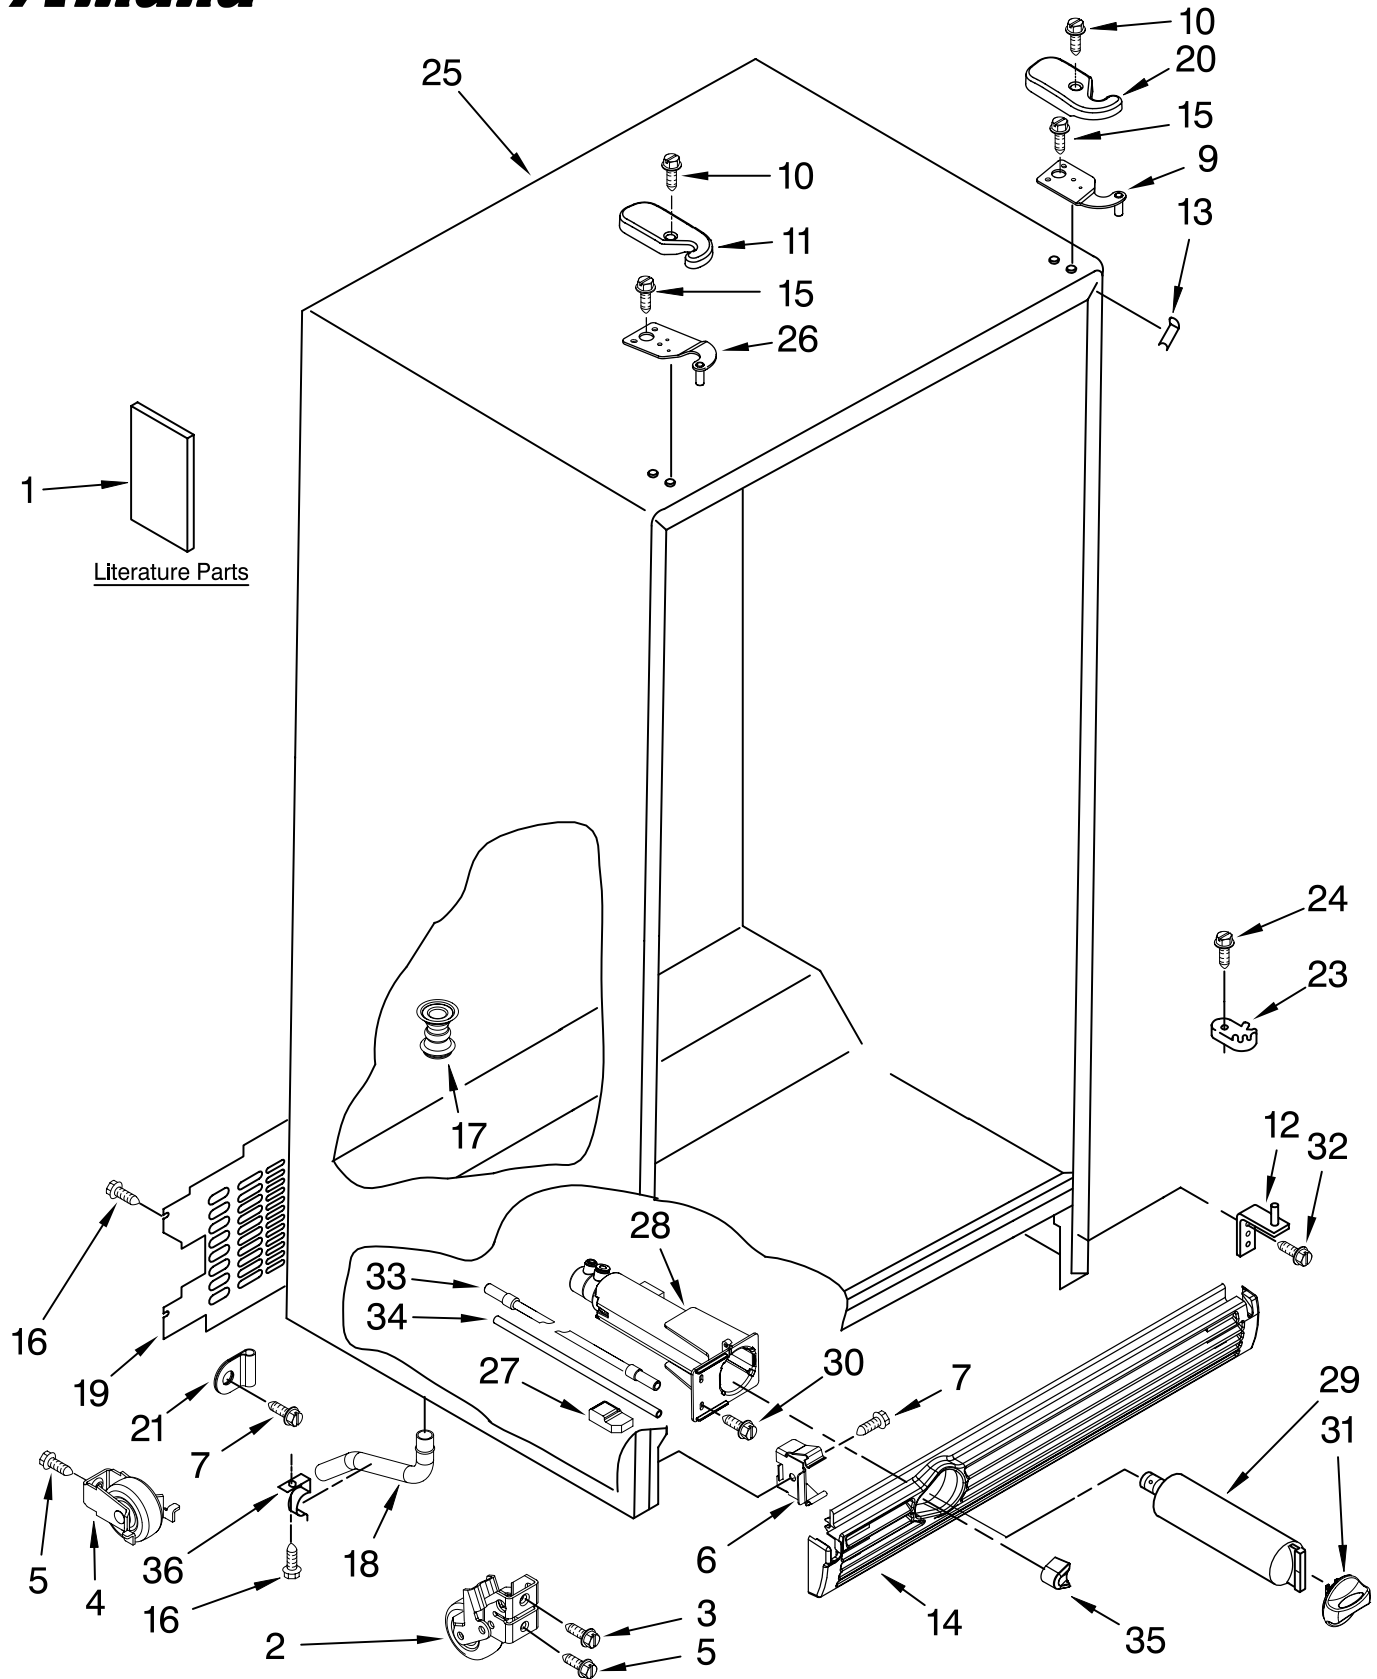

FOR ORDERING INFORMATION REFER TO PARTS PRICE LIST

CABINET PARTS

For Model: ASD2522VRW00, ASD2522VRB00, ASD2522VRS00, ASD2522VRD00
 (White) (Black) (Stainless) (Universal Silver)

Illus. No.	Part No.	DESCRIPTION	Illus. No.	Part No.	DESCRIPTION	Illus. No.	Part No.	DESCRIPTION
1		Literature Parts	13		Filler, Wrapper	26	2203770	Hinge Top, FC
	W10162442	Use & Care Guide		2304846	White	27	2260519	Block, Housing Support
	W10142157	Service & Wiring Sheet		2304848	Black			
	W10169610	Energy Guide	14		Grille	28	2260507	Housing, Water Filter
	628370	Modular Icemaker Service Sheet		2260500W	White	29	4396841	Water Filter
	2216001	Instruction Sheet-Door Removal	15	489497	Screw	30	489500	Screw
2	2174748	Front Roller (2)	16	489464	Screw	31		Cap, Water Filter
3	3400517	Screw	17	2304888	Drain Fitting		2260502W	White
4	2196236	Roller (Rear) (2)	18	1108438	Extension Tube		2260502B	Black
5	489427	Screw	19	2188735	Cover, Unit	32	3400113	Screw
6	2155013	Clip, Grille	20		Hinge Cover RC	33	2304708	Tube, Filter Outlet
7	489478	Screw		2203408W	White	34	2319867	Tube, Filter Inlet
9	2203771	Hinge Top RC	21	549193	Clamp, Service Cord	35		Button, Filter
10	8281227	Screw	23	2155311	Door Closer, Lower Cam (2)		2260503W	White
11		Hinge Cover FC	24	489483	Screw		2260503B	Black
	2203407W	White	25		Cabinet (Not a Serviceable Part)	36	1108439	Clip, Drain Tube
	2203407B	Black						
12	W10138965	Hinge Bottom						