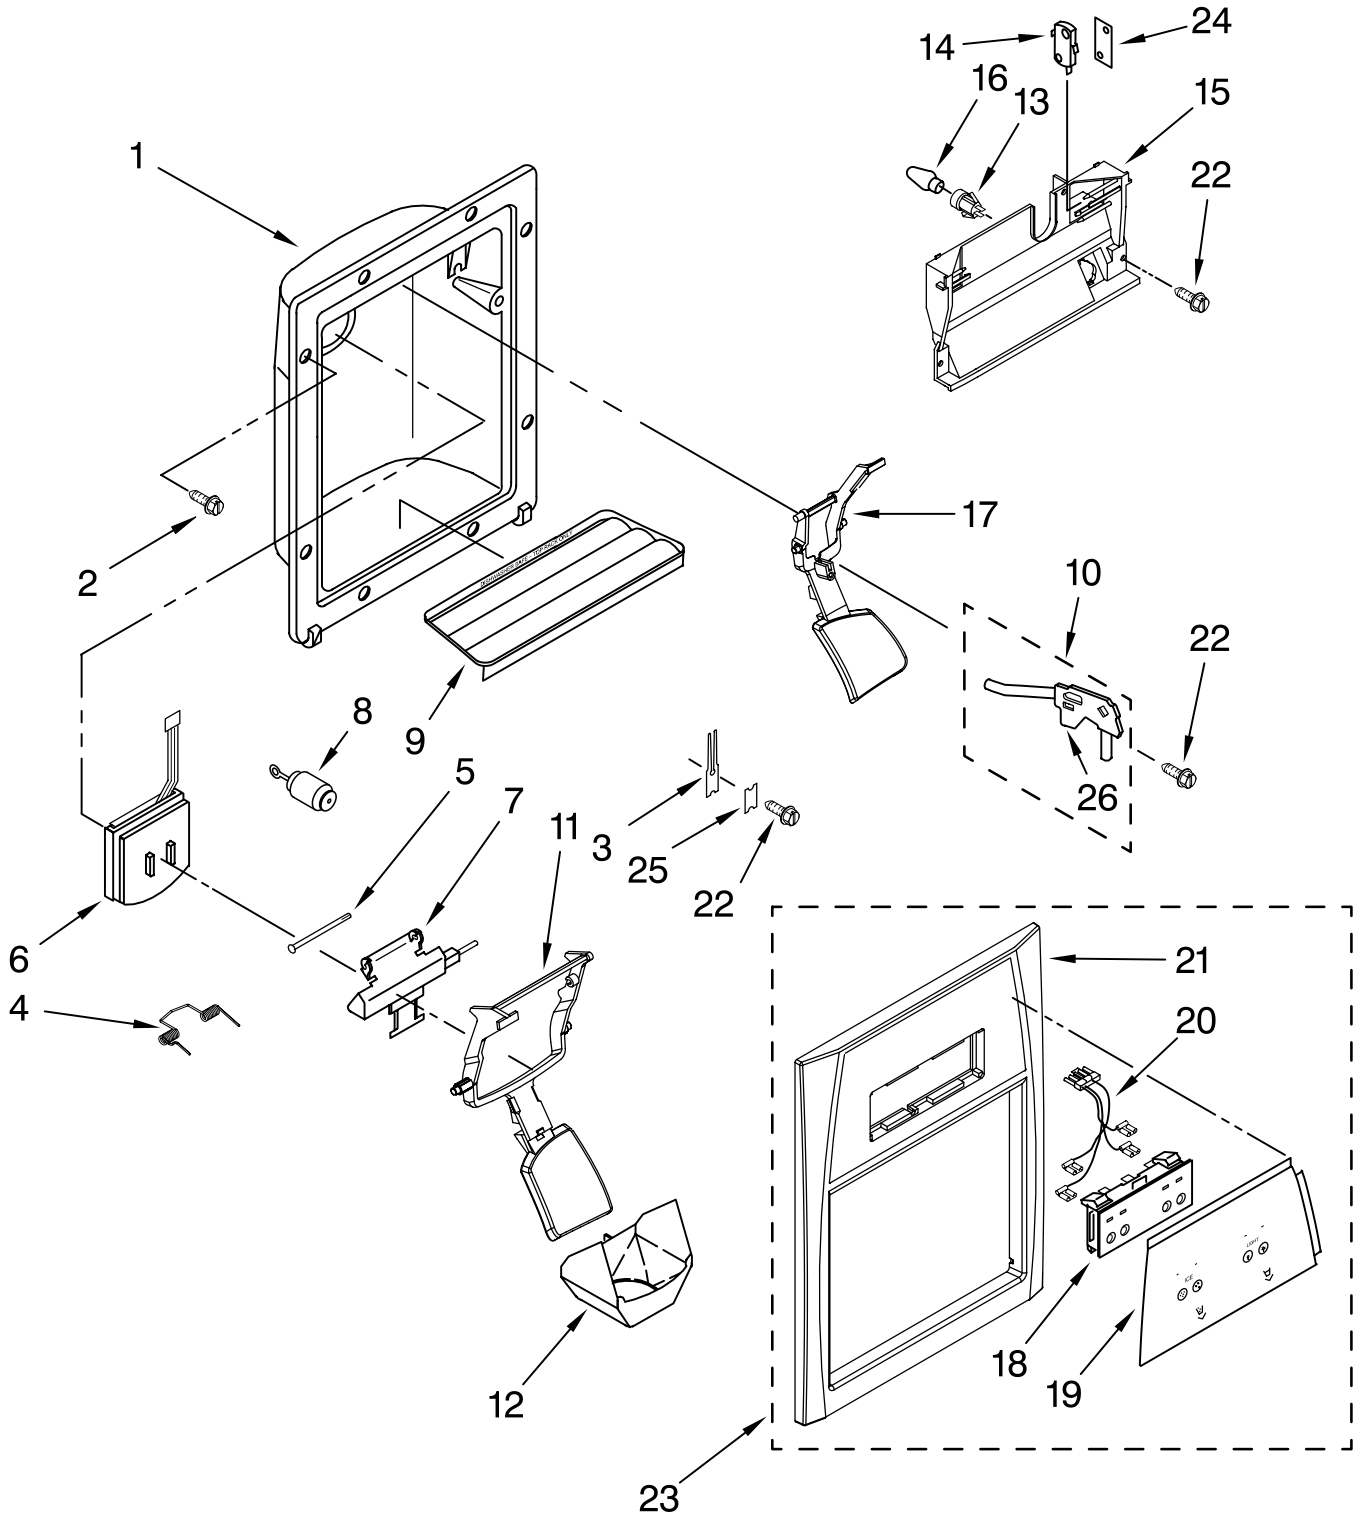

DISPENSER FRONT PARTS

For Model: ASD2522VRW00, ASD2522VRB00, ASD2522VRS00, ASD2522VRD00
(White) (Black) (Stainless) (Universal Silver)

FOR ORDERING INFORMATION REFER TO PARTS PRICE LIST

DISPENSER FRONT PARTS

For Model: ASD2522VRW00, ASD2522VRB00, ASD2522VRS00, ASD2522VRD00
(White) (Black) (Stainless) (Universal Silver)

Illus. No.	Part No.	DESCRIPTION
1		Housing, Dispenser (Not Serviced)
2	3196537	Screw
3	2194719	Retainer, Levers
4	2304772	Spring, Torsion
5	2196195	Pin
6	2180353	Door, Ice
7	2304355	Door Mechanism Assembly
8	2205686	Mechanism Delay
9		Grille, Overflow
	2206670W	White
	2206670B	Black
10	2304317	Water Fitting Assembly (Includes Water Tube)
11		Lever, Ice Dispenser
	2195089W	White
	2195089B	Black
12	2180224	Guide, Ice
13	2180200	Lamp Holder
14	2162361	Switch (4)
15	2183771	Bracket, Control
16	3406124	Bulb, Light
17		Lever, Water Dispenser
	2195090W	White
	2195090B	Black
18		Switch Assembly (Not Available, Order #23)
19		Overlay, Front Cover (Not Available Order #23)
20	2311640	Wire Assembly
21		Front Cover, Housing (Not Available, Order #23)
22	489000	Screw
23		Front Cover Assembly (Includes Items 18, 19, 20 & 21)
	W10169591	White
	W10169593	Black
24	625834	Spacer, Switch (2)
25	2195051	Strain Relief
26	2304673	Bracket, Dispenser

FOR ORDERING INFORMATION REFER TO PARTS PRICE LIST