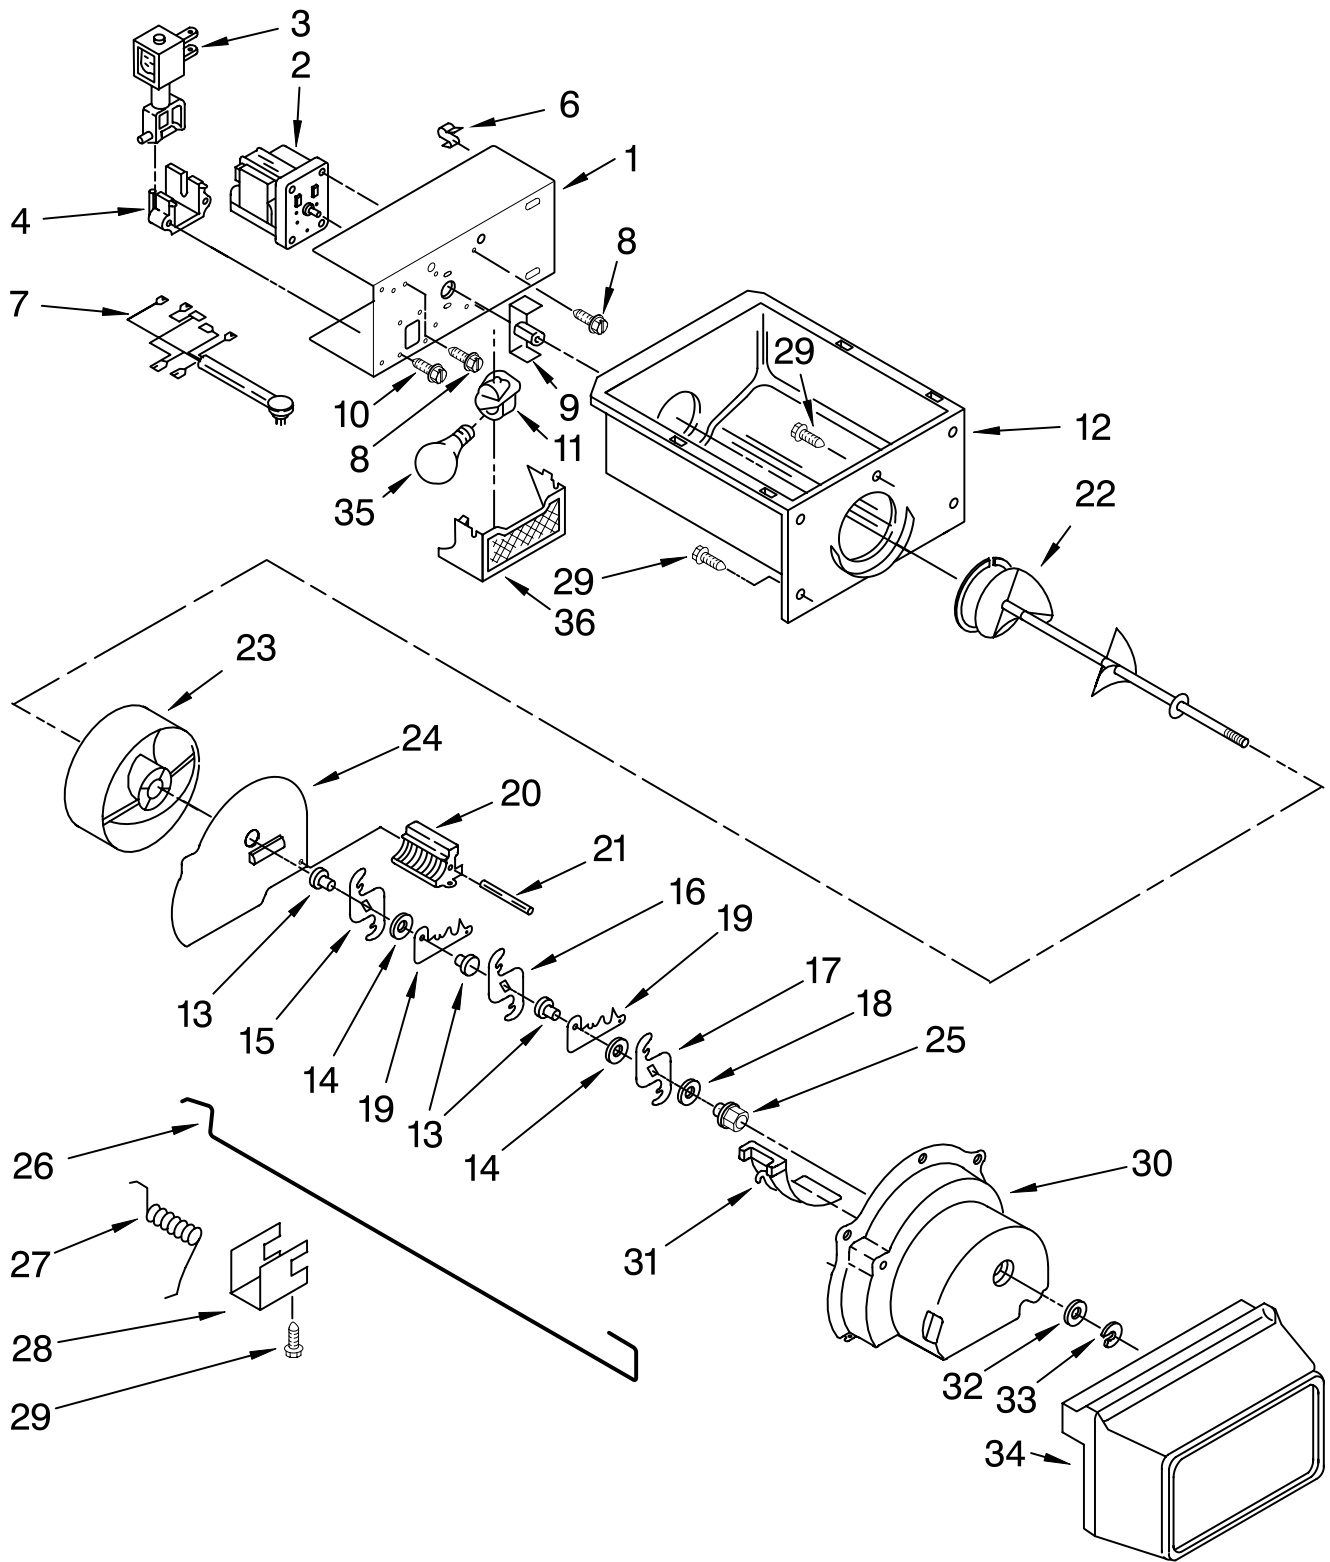

MOTOR AND ICE CONTAINER PARTS

For Model: ASD2522VRW00, ASD2522VRB00, ASD2522VRS00, ASD2522VRD00
(White) (Black) (Stainless) (Universal Silver)

FOR ORDERING INFORMATION REFER TO PARTS PRICE LIST

MOTOR AND ICE CONTAINER PARTS

For Model: ASD2522VRW00, ASD2522VRB00, ASD2522VRS00, ASD2522VRD00
(White) (Black) (Stainless) (Universal Silver)

Illus. No.	Part No.	DESCRIPTION
1	2254587	Bracket, Motor
2	2188385	Motor, Dispenser
3	2152713	Soleniod Assembly
4	2149100	Guide, Soleniod
6	1115374	Clip, Wiring
7	2206501	Wiring Assembly, Ice Dispenser
8	489399	Screw
9	W10169511	Coupling, Motor
10	489478	Screw
11	2162085	Socket, Light
12	2196091	Ice Container
13	1119005	Spacer, Step (3)
14	1119007	Spacer, Flat (2)
15	2257022	Blade, Rotary
16	2257023	Blade, Rotary
17	2257024	Blade, Rotary
18	489235	Washer, Plain
19	1119009	Blade, Fixed (2)
20	2157405	Block, Blade
21	489229	Roll Pin
22	2196295	Auger
23	2305377	Drum
24	2171682	Floating Baffle
25	1119018	Nut, Bearing
26	2155231	Control Arm
27	1119020	Spring, Return
28	1119021	Retainer Clip, Rod
29	488886	Screw
30	2180348	Housing, Crusher
31	1119017	Deflector, Ice
32	489234	Washer, Plain
33	489236	Retainer Ring
34	2204321	Front Cover, Ice Container
35	527949	Light Bulb
36	2171706	Light Lens, Dispenser
100	2209780	Ice Container Assembly

FOR ORDERING INFORMATION REFER TO PARTS PRICE LIST