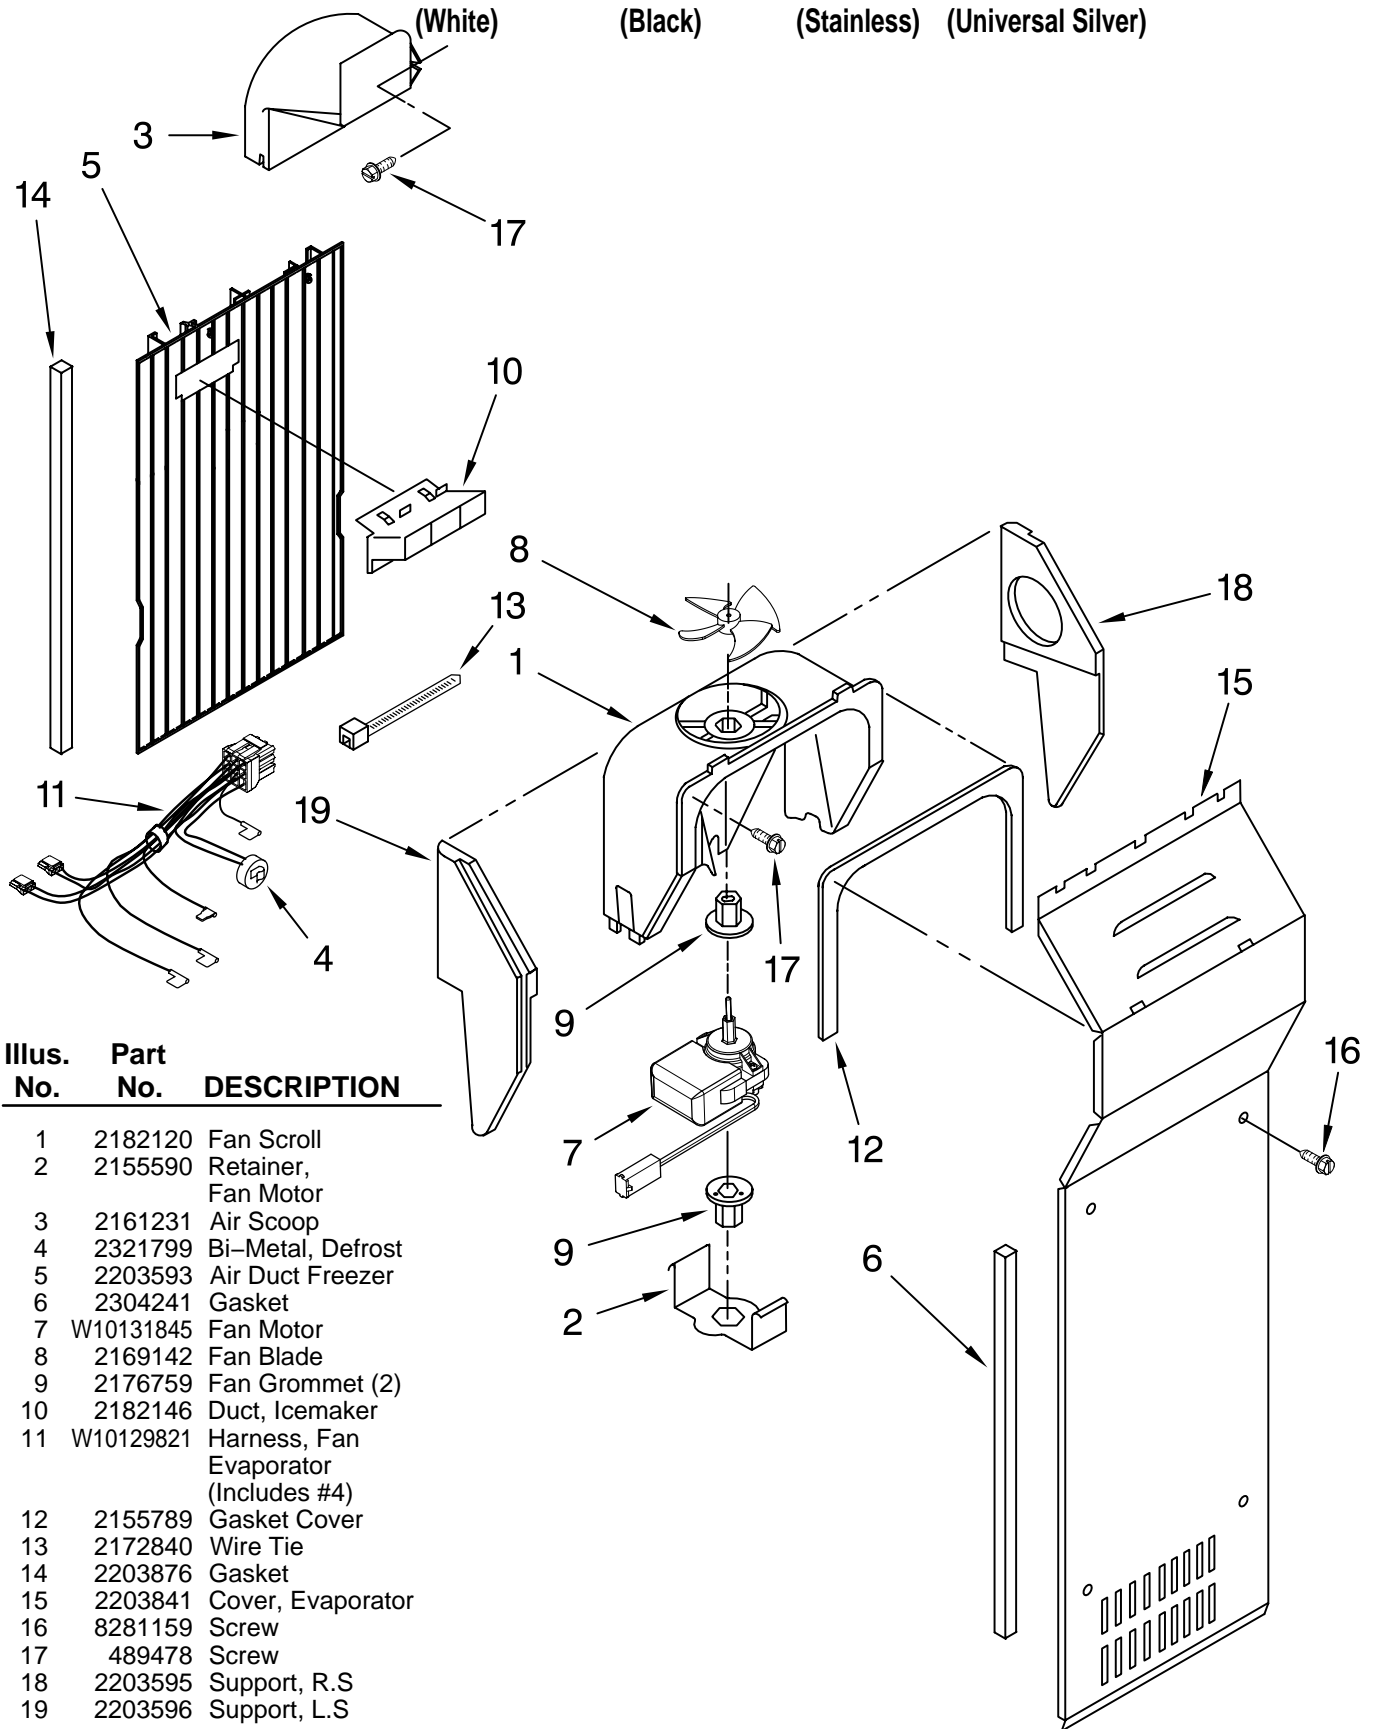

FOR ORDERING INFORMATION REFER TO PARTS PRICE LIST

AIR FLOW PARTS

For Model: ASD2522VRW00, ASD2522VRB00, ASD2522VRS00, ASD2522VRD00

(White)

(Black)

(Stainless)

(Universal Silver)

Illus. No.	Part No.	DESCRIPTION
1	2182120	Fan Scroll
2	2155590	Retainer, Fan Motor
3	2161231	Air Scoop
4	2321799	Bi-Metal, Defrost
5	2203593	Air Duct Freezer
6	2304241	Gasket
7	W10131845	Fan Motor
8	2169142	Fan Blade
9	2176759	Fan Grommet (2)
10	2182146	Duct, Icemaker
11	W10129821	Harness, Fan Evaporator (Includes #4)
12	2155789	Gasket Cover
13	2172840	Wire Tie
14	2203876	Gasket
15	2203841	Cover, Evaporator
16	8281159	Screw
17	489478	Screw
18	2203595	Support, R.S
19	2203596	Support, L.S

FOR ORDERING INFORMATION REFER TO PARTS PRICE LIST

CONTROL PARTS

For Model: ASD2522VRW00, ASD2522VRB00, ASD2522VRS00, ASD2522VRD00
(White) (Black) (Stainless) (Universal Silver)

Illus. No.	Part No.	DESCRIPTION
1	2200137	Control Box
2	1110629	Mounting Bracket
3	3196537	Screw (4)
4	2149705	Light Switch
6	2188375	Defrost Timer
7	489398	Screw (2)
8	940014	Hole Plug
9	2198202	Thermostat Assembly
10	487869	Screw