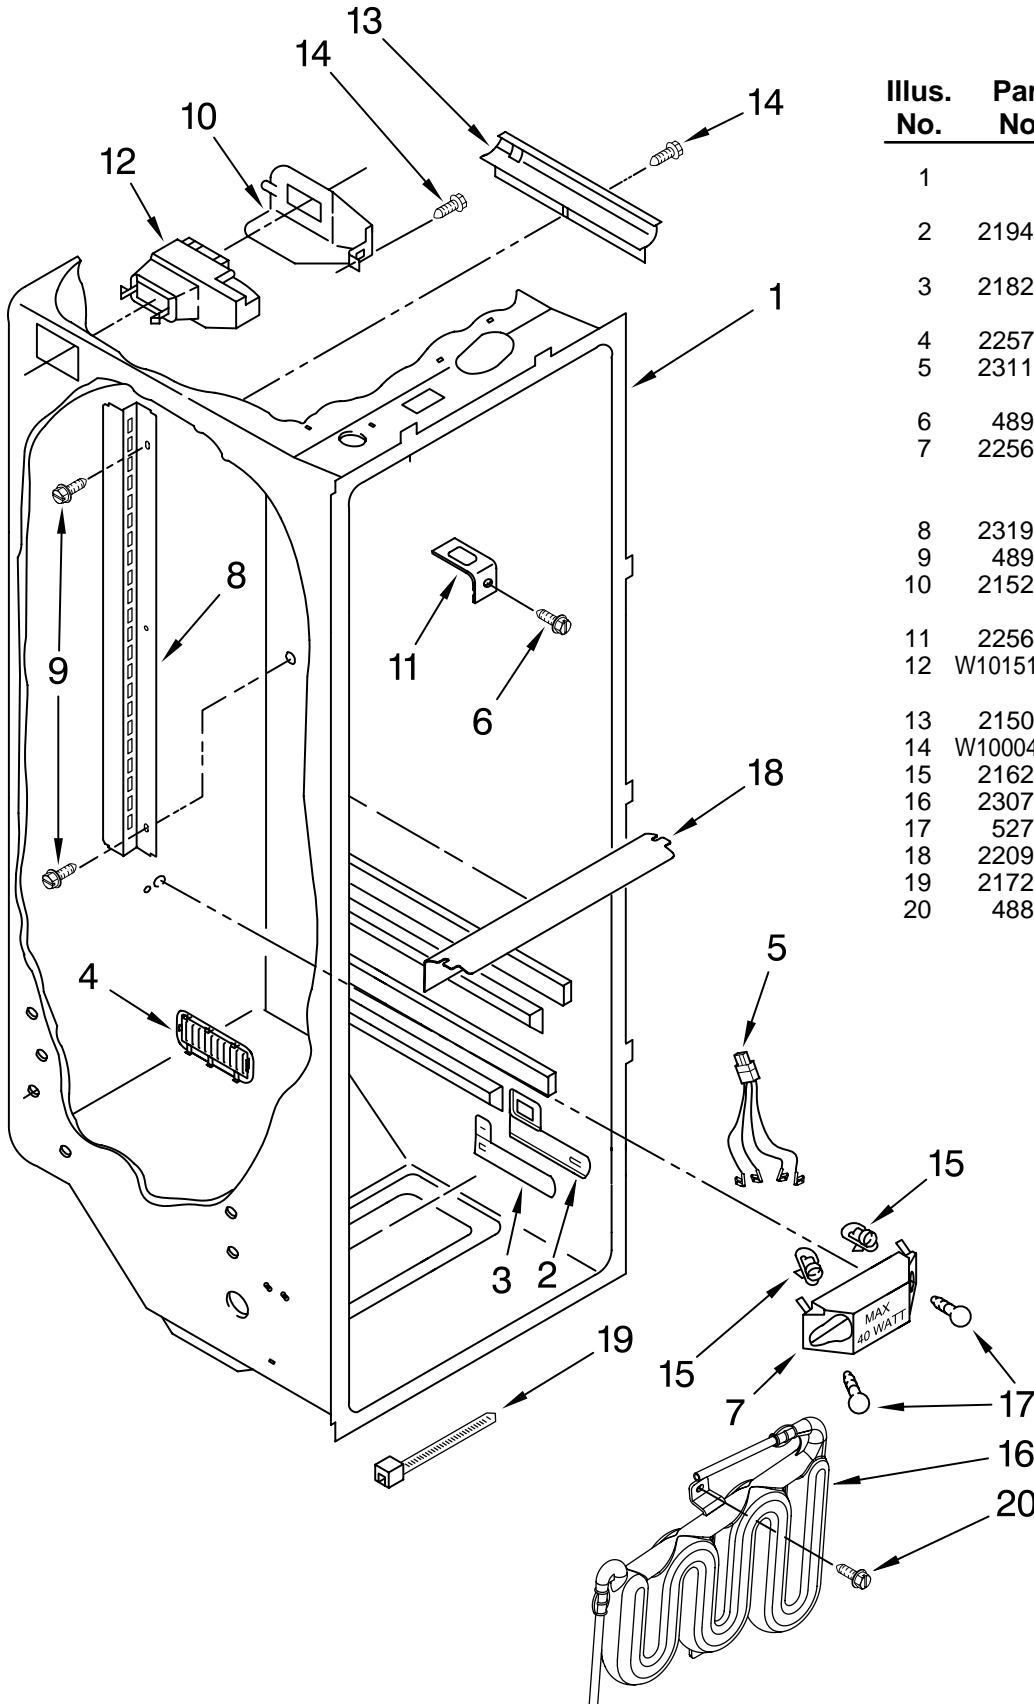

FOR ORDERING INFORMATION REFER TO PARTS PRICE LIST

REFRIGERATOR LINER PARTS

For Model: ASD2522VRW00, ASD2522VRB00, ASD2522VRS00, ASD2522VRD00

(White)

(Black)

(Stainless)

(Universal Silver)

Illus. No.	Part No.	DESCRIPTION
1		Liner (Not A Serviceable Part)
2	2194744	Escutcheon, Meat Pan Control
3	2182757	Slide, Meat Pan Control
4	2257741	Louver
5	2311637	Wire Harness, Dual Crisper
6	489290	Screw (2)
7	2256035	Bracket, Dual Crisper Light
8	2319866	Shelf Ladder
9	489478	Screw
10	2152019	Air Diffuser Cover
11	2256085	Bracket Retainer
12	W10151374	Air Diffuser Assembly
13	2150331	Cover, Conduit
14	W10004810	Screw
15	2162085	Socket
16	2307107	Reservoir
17	527949	Light Bulb
18	2209769	Light Lens
19	2172840	Strap
20	488280	Screw (2)