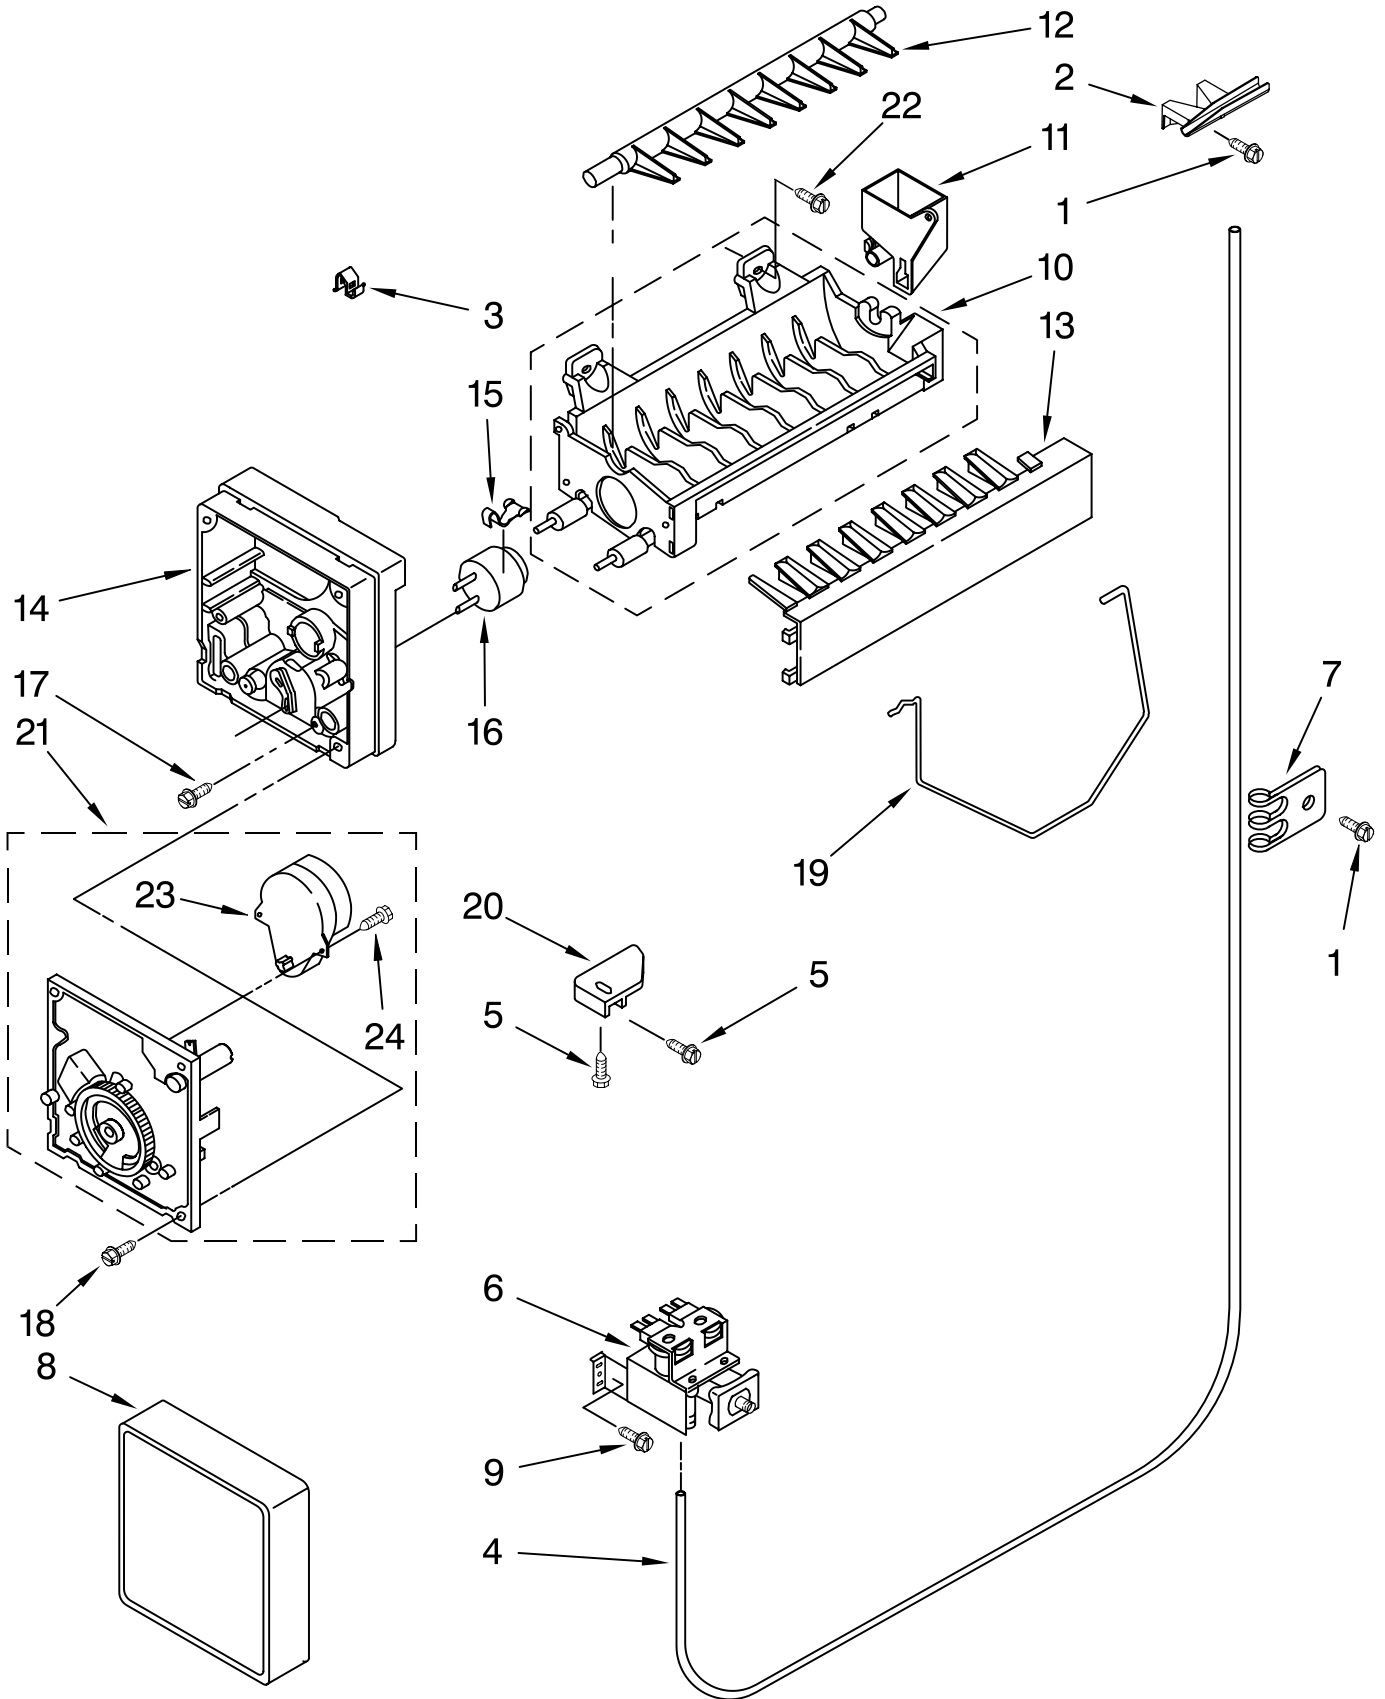

ICEMAKER PARTS

For Model: ASD2522VRW00, ASD2522VRB00, ASD2522VRS00, ASD2522VRD00
(White) (Black) (Stainless) (Universal Silver)

FOR ORDERING INFORMATION REFER TO PARTS PRICE LIST

ICEMAKER PARTS

For Model: ASD2522VRW00, ASD2522VRB00, ASD2522VRS00, ASD2522VRD00
(White) (Black) (Stainless) (Universal Silver)

Illus. No.	Part No.	DESCRIPTION
1	489084	Screw
2	2209774	Chute, Water
3	628379	Clip, Fuse
4	2223137	Tube, Water
5	489478	Screw
6	2315534	Filter Valve Asm
7	2208136	Tube Clip
8	2174155	Cover
9	488649	Screw
10	W10122527	Mold & Heater Assembly (Also Order 542638)
11	628515	Cup, Water Fill
12	627843	Ejector
13	2182124	Ice Striper
14	2194712	Support
15	2315522	Retainer, Thermostat
16	628397	Thermostat (Also Order 542369 Cement Alumilastic)
17	8533917	Screw
18	489276	Screw
19	2304354	Shut Off Arm
20	628320	Bracket
21	626691	Module Assembly (Includes Items 23 and 24)
22	488208	Screw
23	626683	Motor
24	489136	Screw
100	W10122507	Complete Icemaker Assembly

FOR ORDERING INFORMATION REFER TO PARTS PRICE LIST