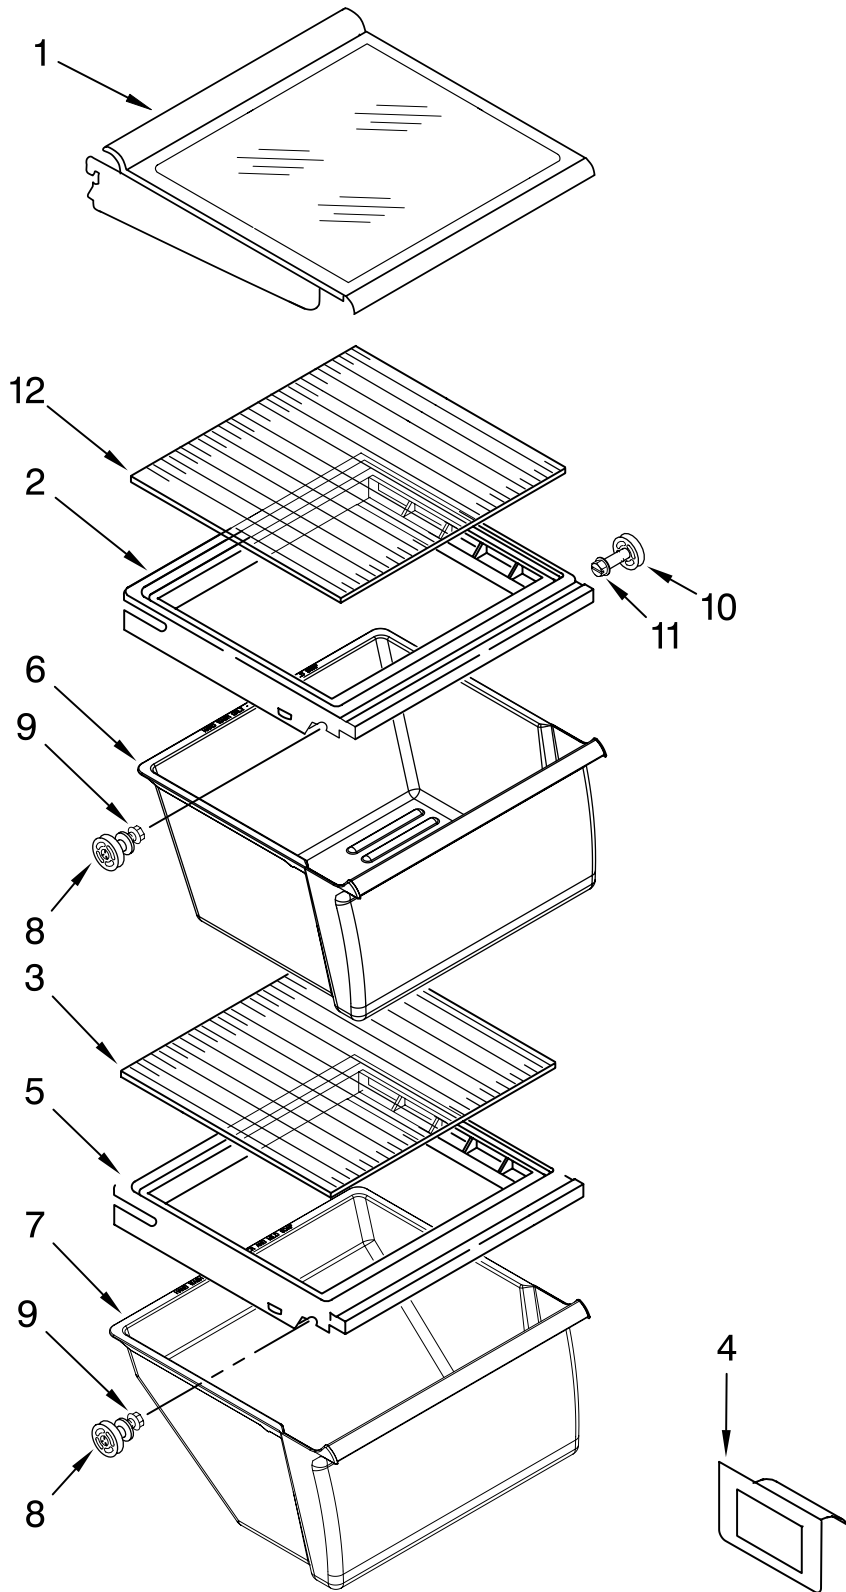

REFRIGERATOR SHELF PARTS

For Model: ASD2522VRW00, ASD2522VRB00, ASD2522VRS00, ASD2522VRD00
(White) (Black) (Stainless) (Universal Silver)

Illus. No.	Part No.	DESCRIPTION

1	W10141749	Shelf, Cantilever
2	2209698	Cover, Crisper
3	2179259	Glass, Cover
4	2179350	Deflector
5	2311726	Cover, Meat Pan
6	2188661	Crisper Pan
7	2188665	Meat Pan
8	2196485	Stud Assembly
9	3400894	Screw
10	2196483	Stud Assembly
11	8281158	Screw
12	2174150	Glass, Cover

FOR ORDERING INFORMATION REFER TO PARTS PRICE LIST